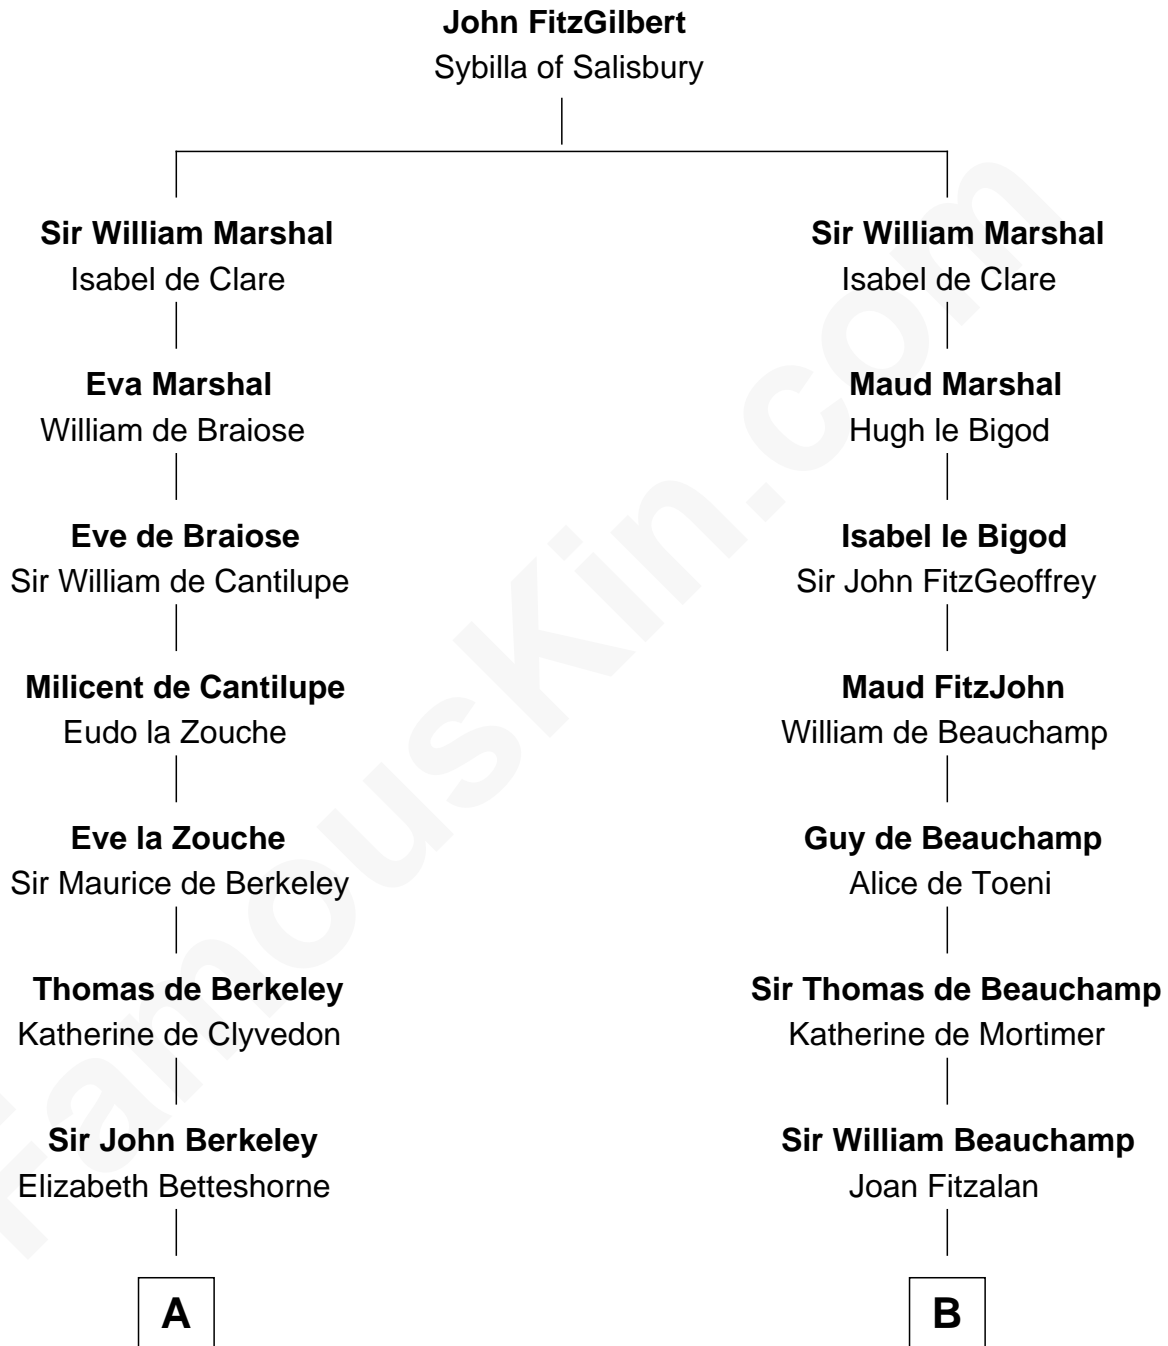

**FamousKin.com**  
**Relationship Chart of**  
**Oliver Wendell Holmes, Jr.**  
*U.S. Supreme Court Justice*

**11th cousin 10 times removed of**

**Anne Boleyn**  
*2nd Wife of King Henry VIII*

**C**

—  
**Sarah Oliver**  
Jacob Wendell

—  
**Oliver Wendell**  
Mary Jackson

—  
**Sarah Wendell**  
Rev. Abiel Holmes

—  
**Oliver Wendell Holmes**  
Amelia Lee Jackson

—  
**Oliver Wendell Holmes, Jr.**  
*U.S. Supreme Court Justice*

FamousKin.com