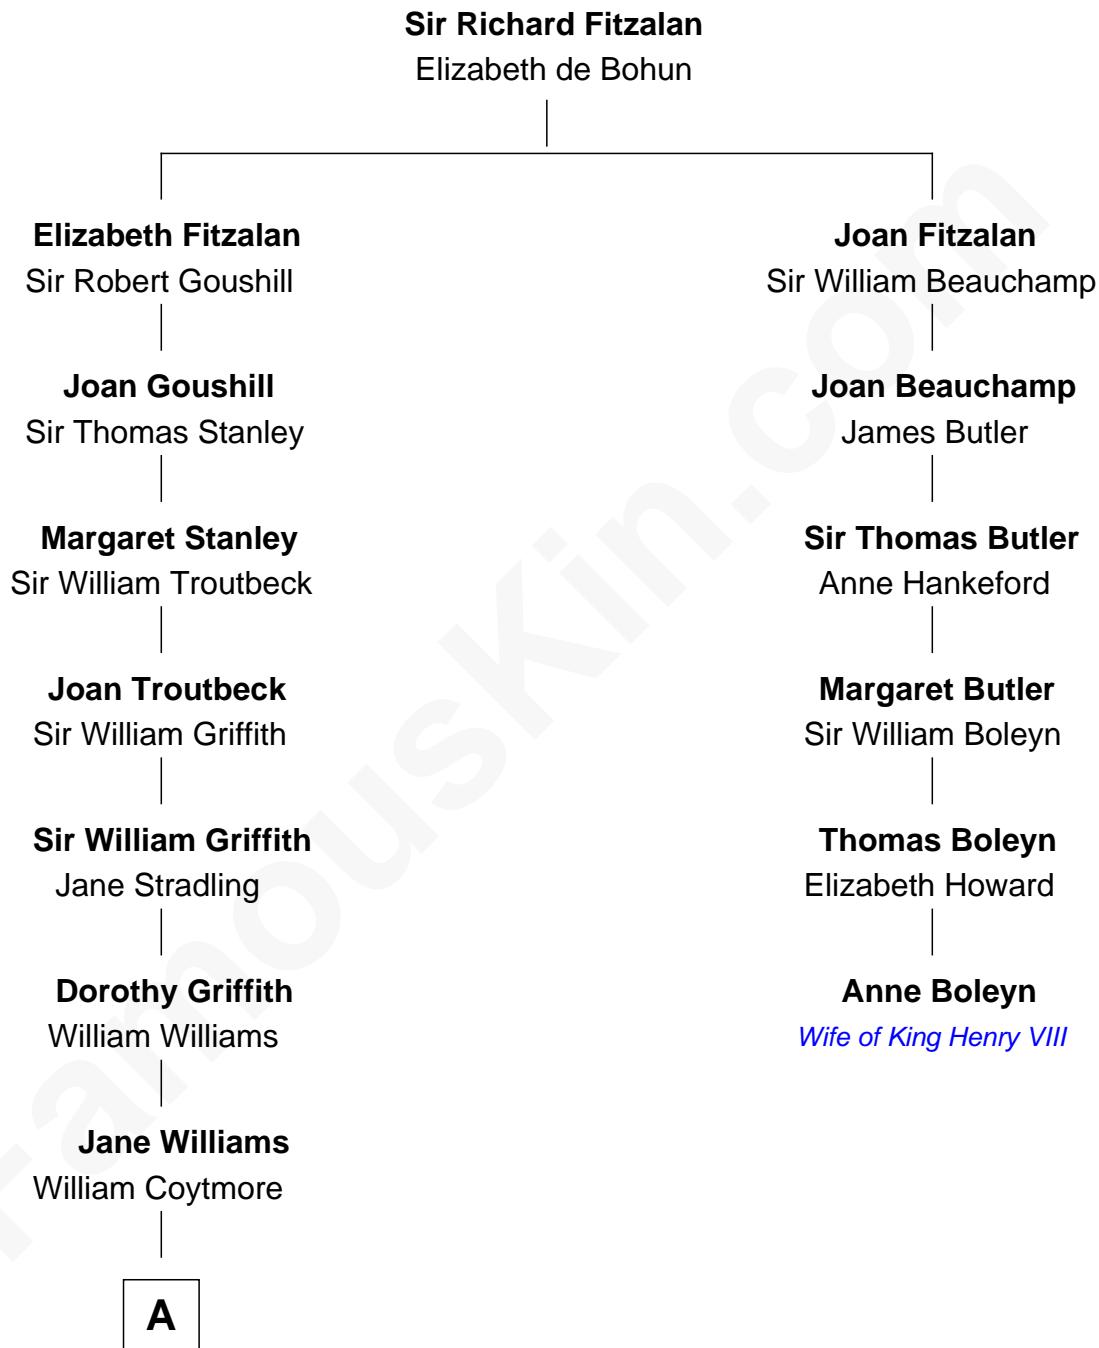

**FamousKin.com**  
**Relationship Chart of**  
**Oliver Wendell Holmes, Jr.**  
*U.S. Supreme Court Justice*

**5th cousin 10 times removed of**

**Anne Boleyn**  
*2nd Wife of King Henry VIII*

**A**

Rowland Coytmore

Katherine Myles

Elizabeth Coytmore

William Tyng

Mercy Tyng

Samuel Bradstreet

Mercy Bradstreet

Dr. James Oliver

Sarah Oliver