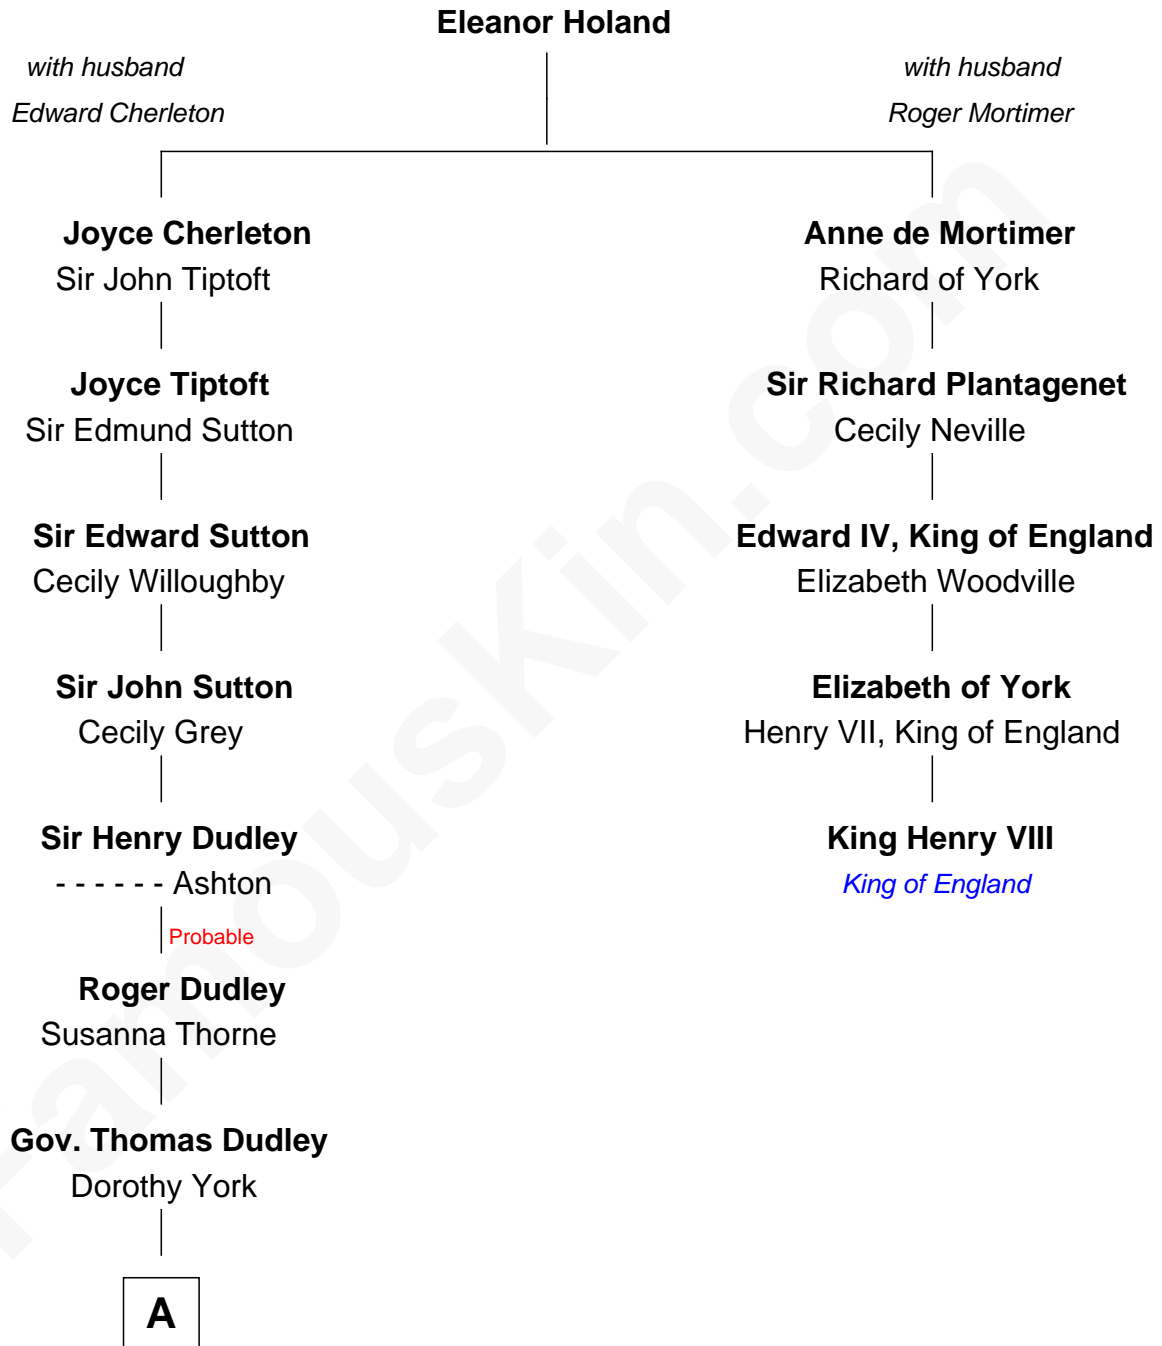

FamousKin.com
Relationship Chart of
Oliver Wendell Holmes, Jr.
U.S. Supreme Court Justice

4th cousin 10 times removed of

King Henry VIII
King of England

A

—
Anne Dudley

Gov. Simon Bradstreet

—
Samuel Bradstreet

Mercy Tyng

—
Mercy Bradstreet

Dr. James Oliver

—
Sarah Oliver

Jacob Wendell

—
Oliver Wendell

Mary Jackson

—
Sarah Wendell