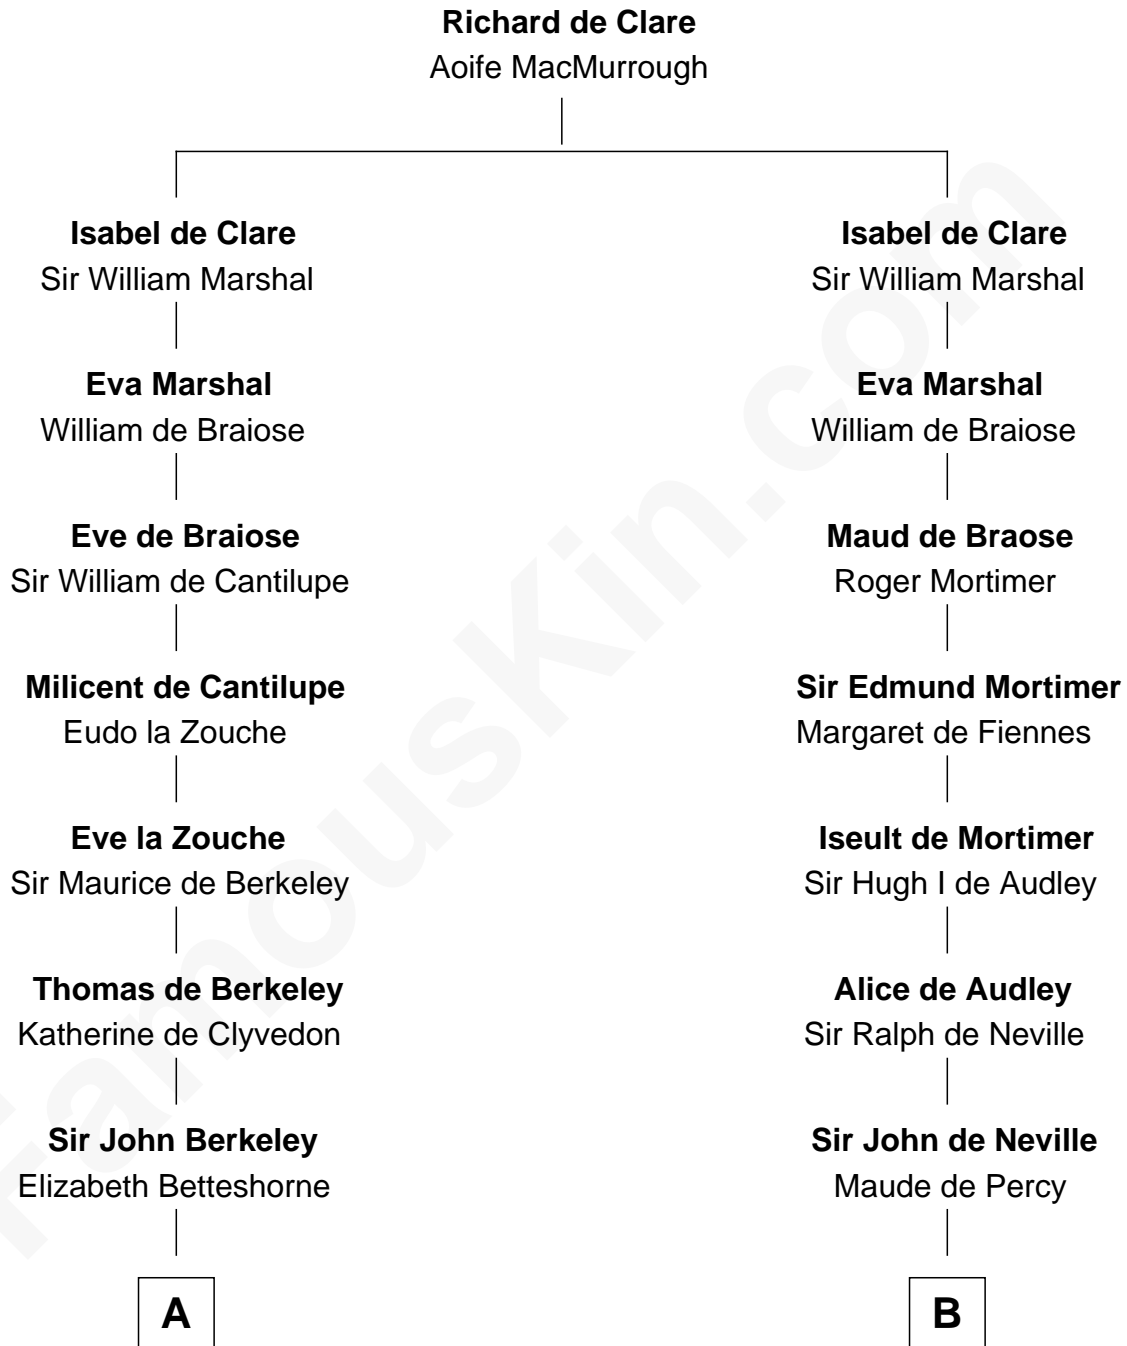

**FamousKin.com**  
**Relationship Chart of**  
**Oliver Wendell Holmes, Jr.**  
*U.S. Supreme Court Justice*

11th cousin 10 times removed of

**King Henry VIII**  
*King of England*

**C**

—  
**Sarah Oliver**  
Jacob Wendell

—  
**Oliver Wendell**  
Mary Jackson

—  
**Sarah Wendell**  
Rev. Abiel Holmes

—  
**Oliver Wendell Holmes**  
Amelia Lee Jackson

—  
**Oliver Wendell Holmes, Jr.**  
*U.S. Supreme Court Justice*

FamousKin.com