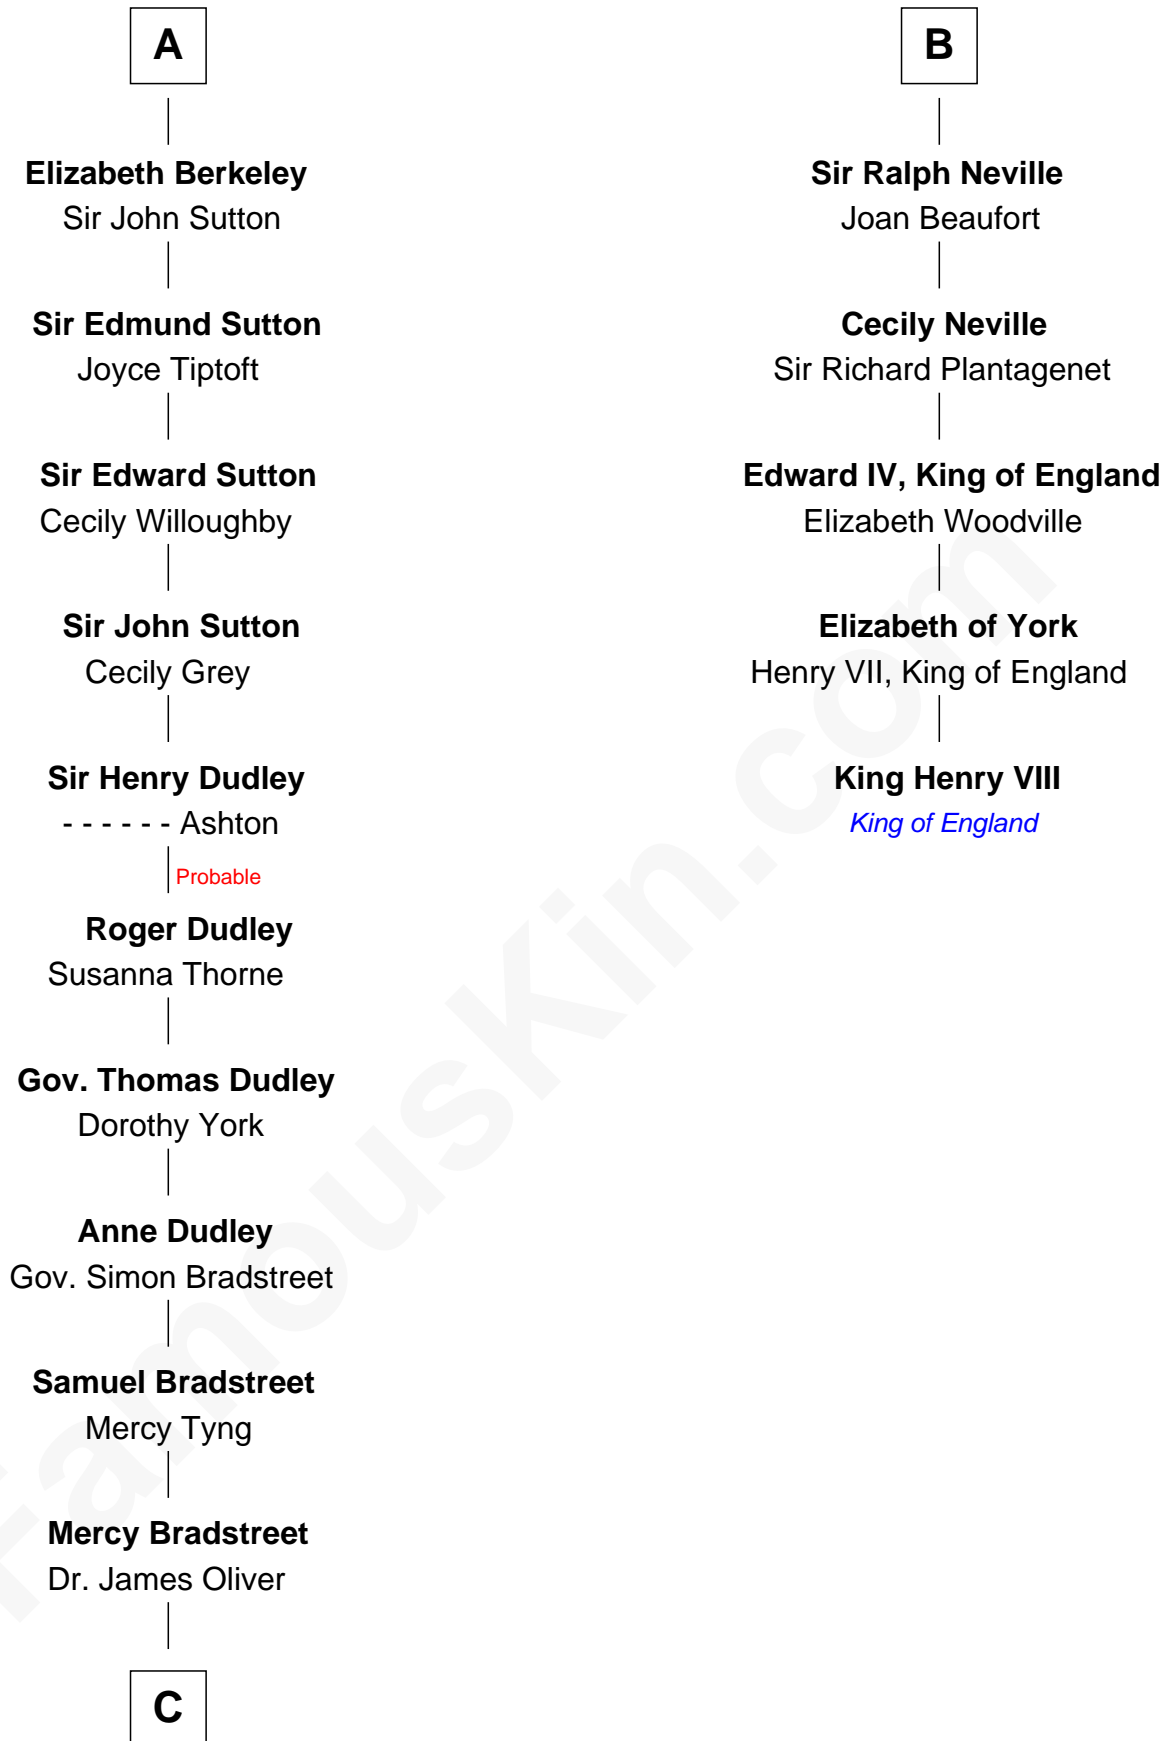

**FamousKin.com**  
**Relationship Chart of**  
**Oliver Wendell Holmes, Jr.**  
*U.S. Supreme Court Justice*

11th cousin 10 times removed of

**King Henry VIII**  
*King of England*

**C**

—  
**Sarah Oliver**  
Jacob Wendell

—  
**Oliver Wendell**  
Mary Jackson

—  
**Sarah Wendell**  
Rev. Abiel Holmes

—  
**Oliver Wendell Holmes**  
Amelia Lee Jackson

—  
**Oliver Wendell Holmes, Jr.**  
*U.S. Supreme Court Justice*

FamousKin.com