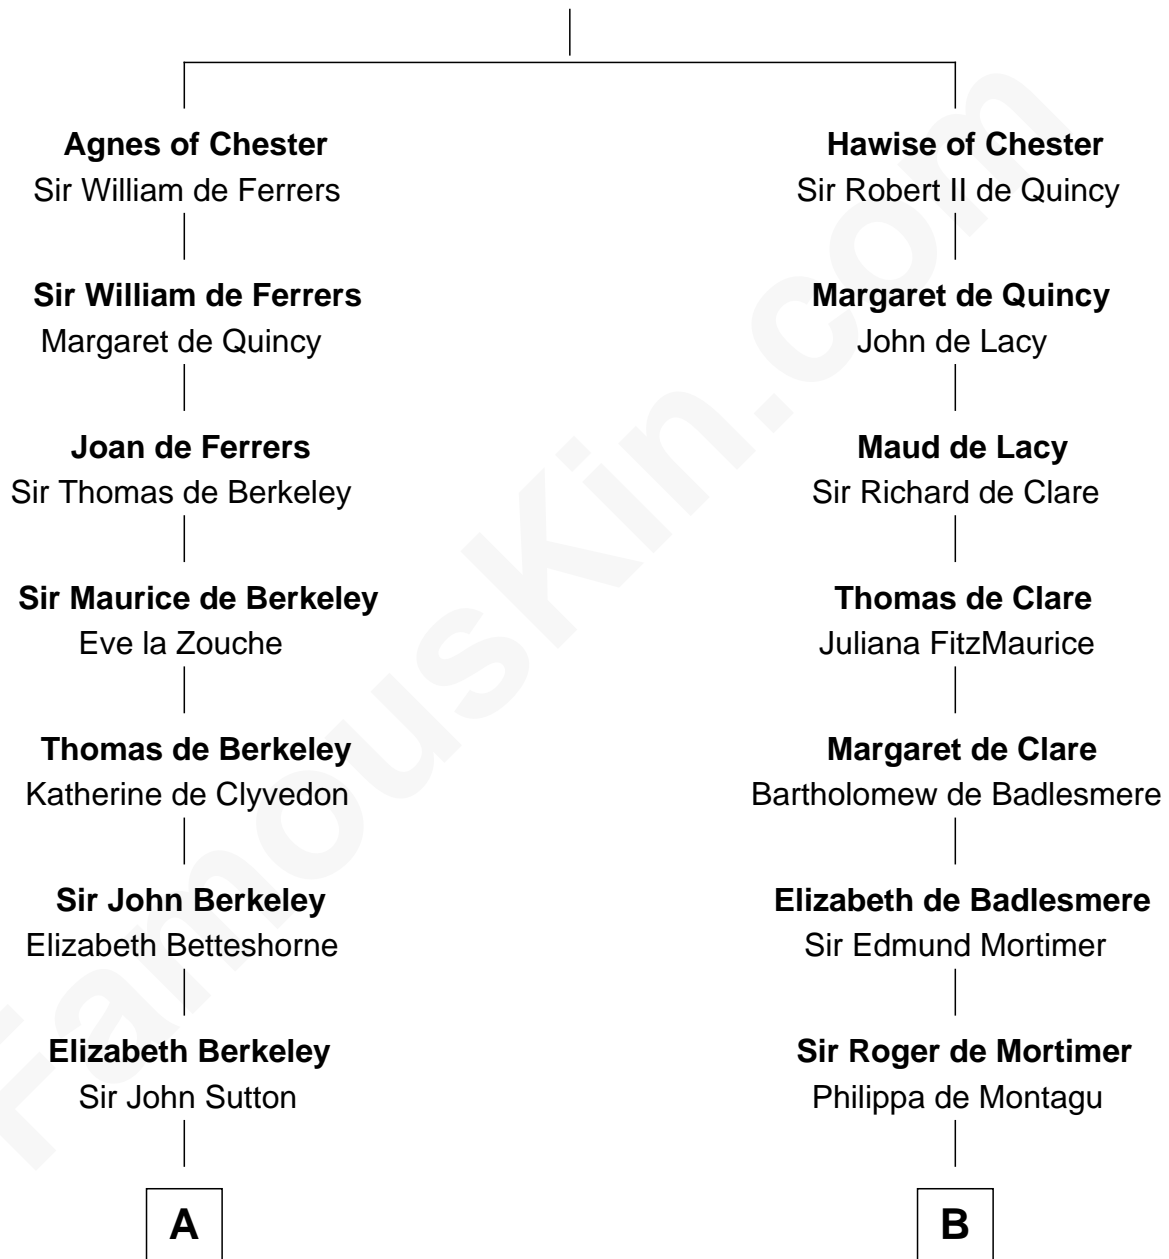

FamousKin.com
Relationship Chart of
Oliver Wendell Holmes, Jr.
U.S. Supreme Court Justice

13th cousin 7 times removed of

King Henry VIII
King of England

Bertrade de Montfort
 Hugh de Kevelioc

C

—
Oliver Wendell

Mary Jackson

—
Sarah Wendell

Rev. Abiel Holmes

—
Oliver Wendell Holmes

Amelia Lee Jackson

—
Oliver Wendell Holmes, Jr.

U.S. Supreme Court Justice

FamousKin.com