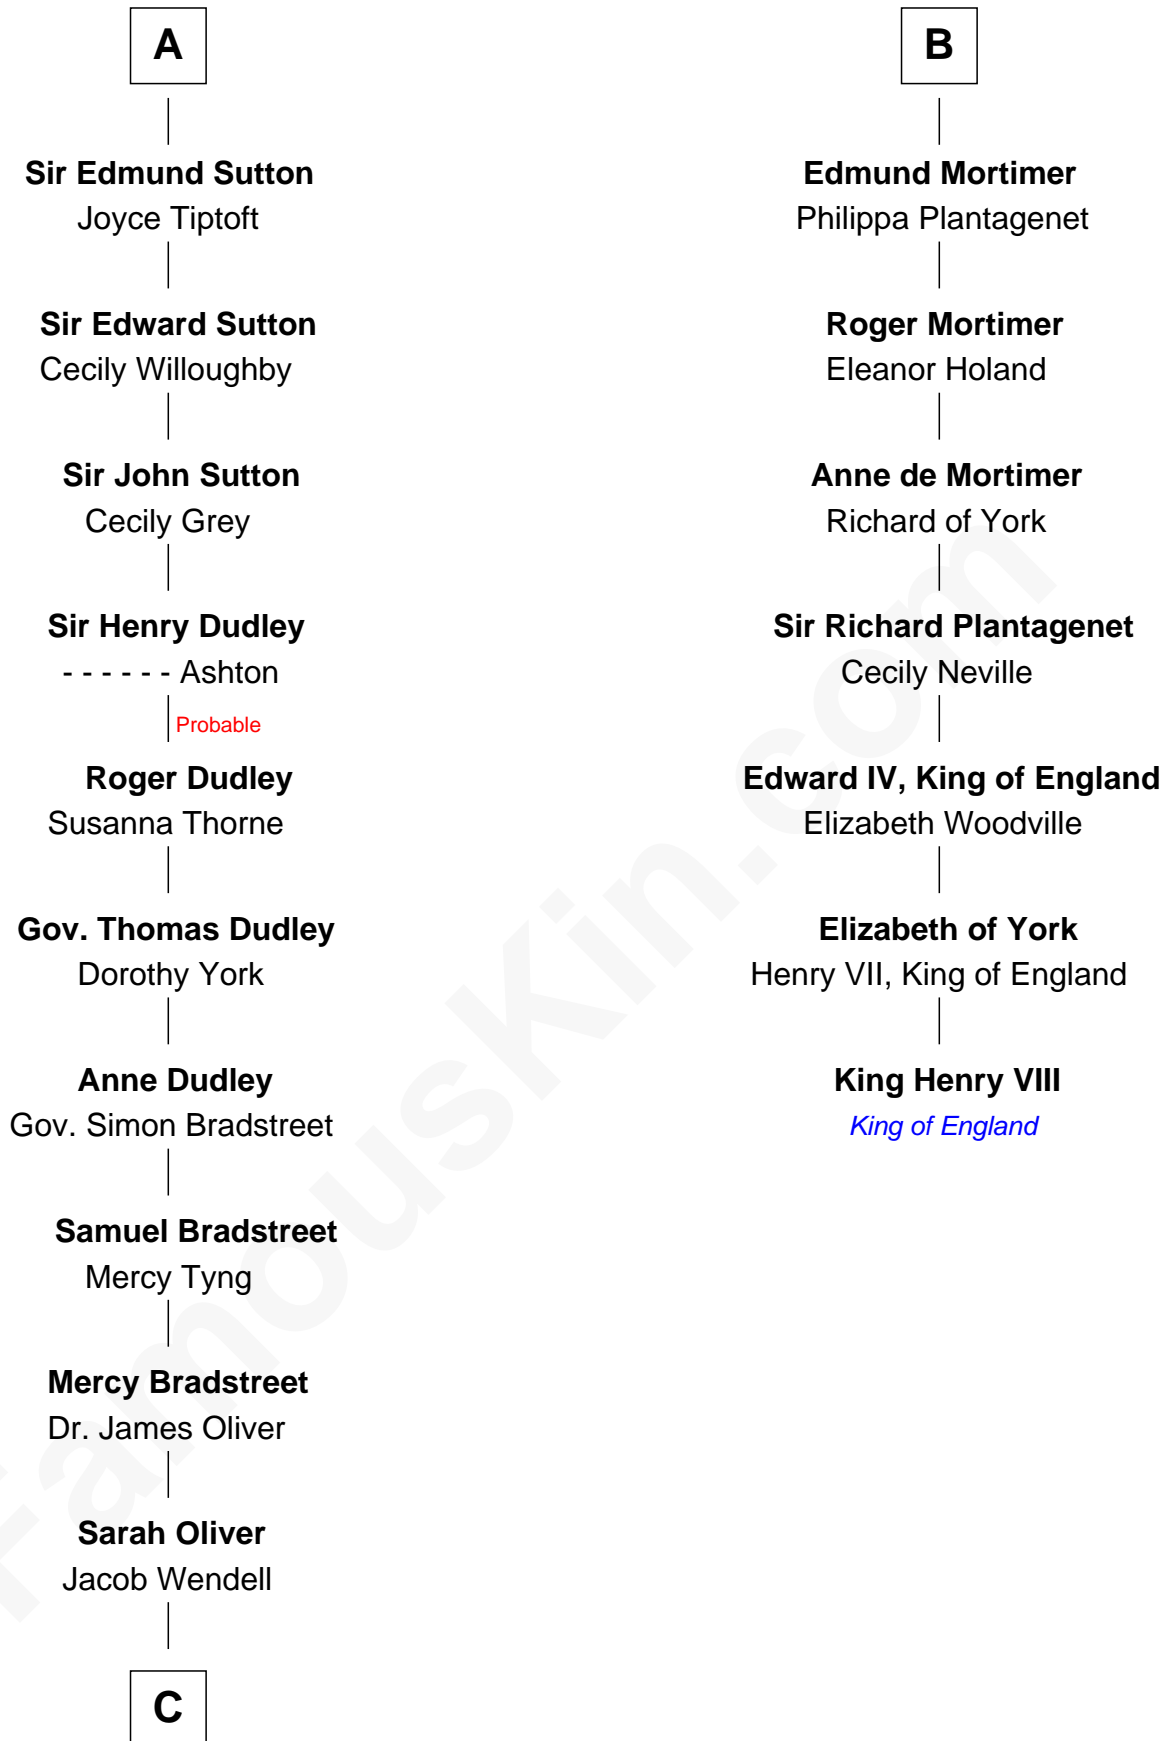

FamousKin.com
Relationship Chart of
Oliver Wendell Holmes, Jr.
U.S. Supreme Court Justice

13th cousin 7 times removed of

King Henry VIII
King of England

Bertrade de Montfort
 Hugh de Kevelioc

C

—
Oliver Wendell

Mary Jackson

—
Sarah Wendell

Rev. Abiel Holmes

—
Oliver Wendell Holmes

Amelia Lee Jackson

—
Oliver Wendell Holmes, Jr.

U.S. Supreme Court Justice

FamousKin.com