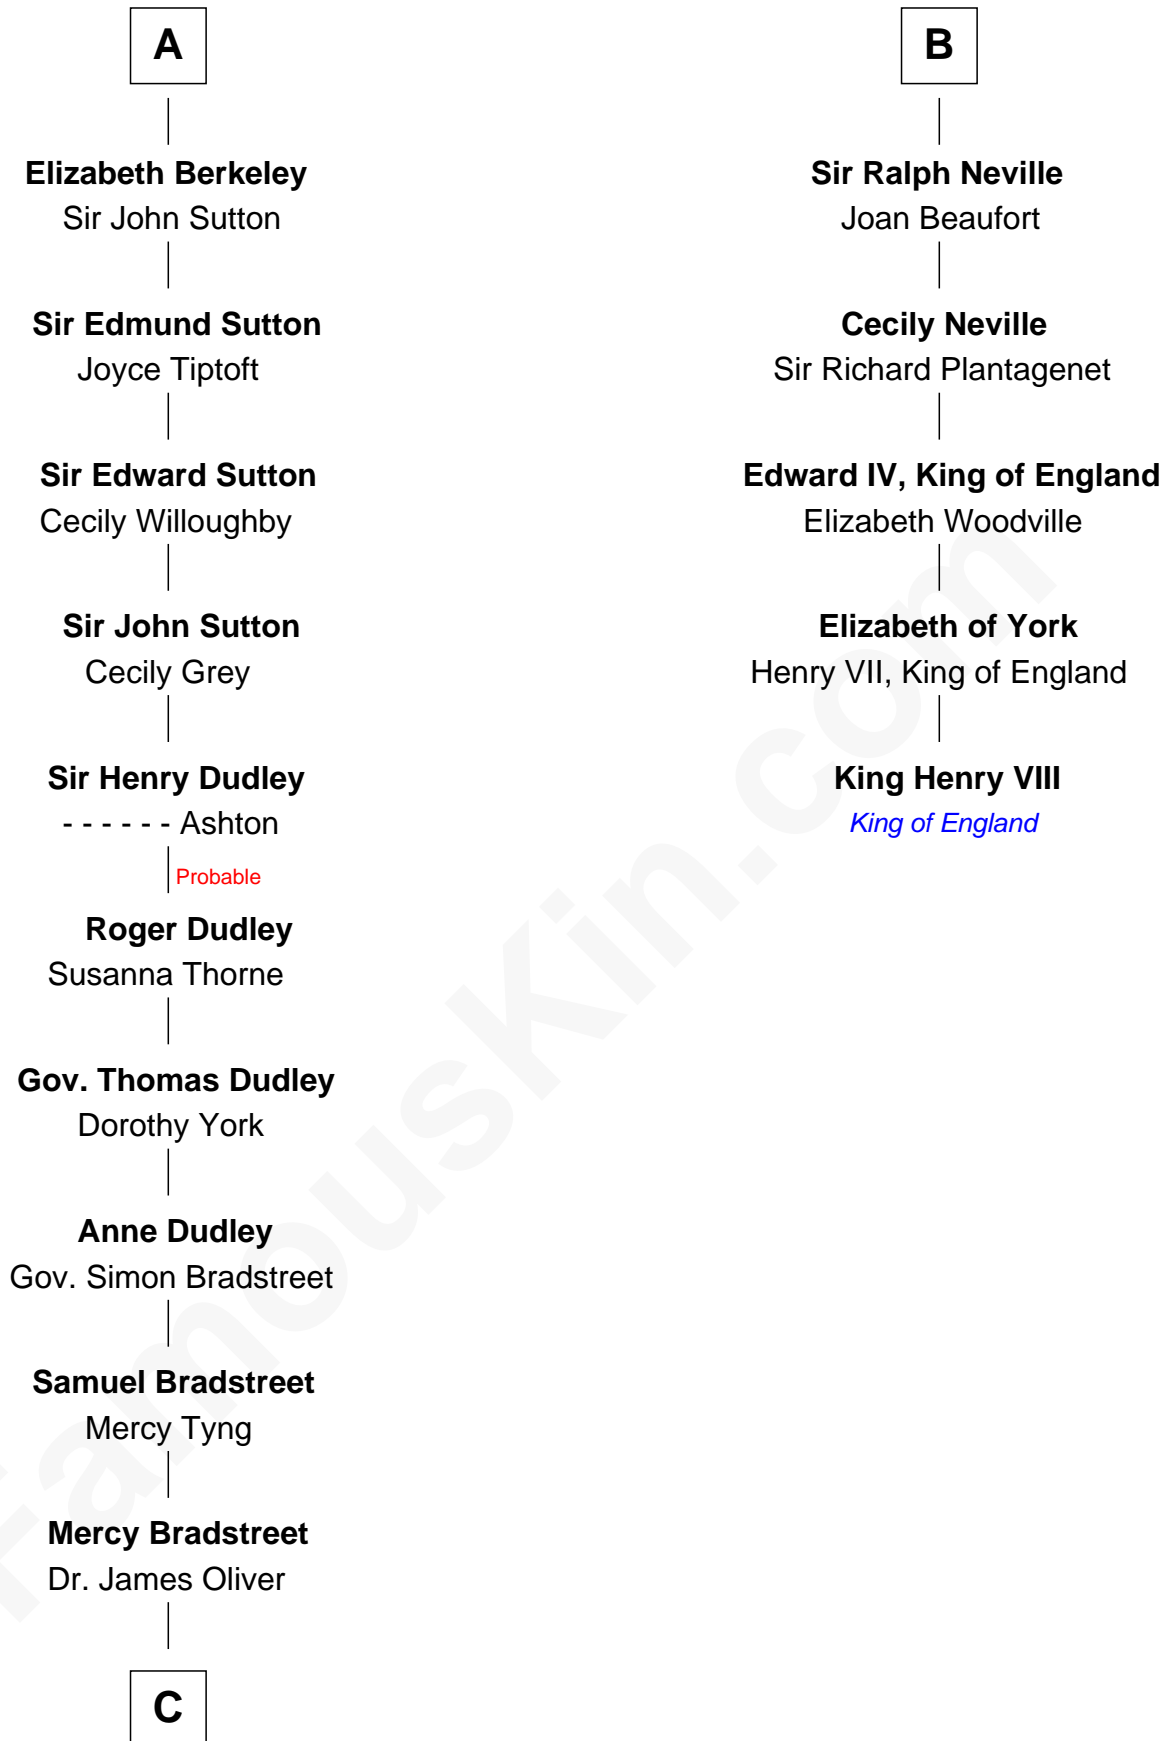

FamousKin.com
Relationship Chart of
Oliver Wendell Holmes, Jr.
U.S. Supreme Court Justice

11th cousin 10 times removed of
King Henry VIII
King of England

Sir Ranulf de Gernons
 Maud of Gloucester

C

—
Sarah Oliver
Jacob Wendell

—
Oliver Wendell
Mary Jackson

—
Sarah Wendell
Rev. Abiel Holmes

—
Oliver Wendell Holmes
Amelia Lee Jackson

—
Oliver Wendell Holmes, Jr.
U.S. Supreme Court Justice

FamousKin.com