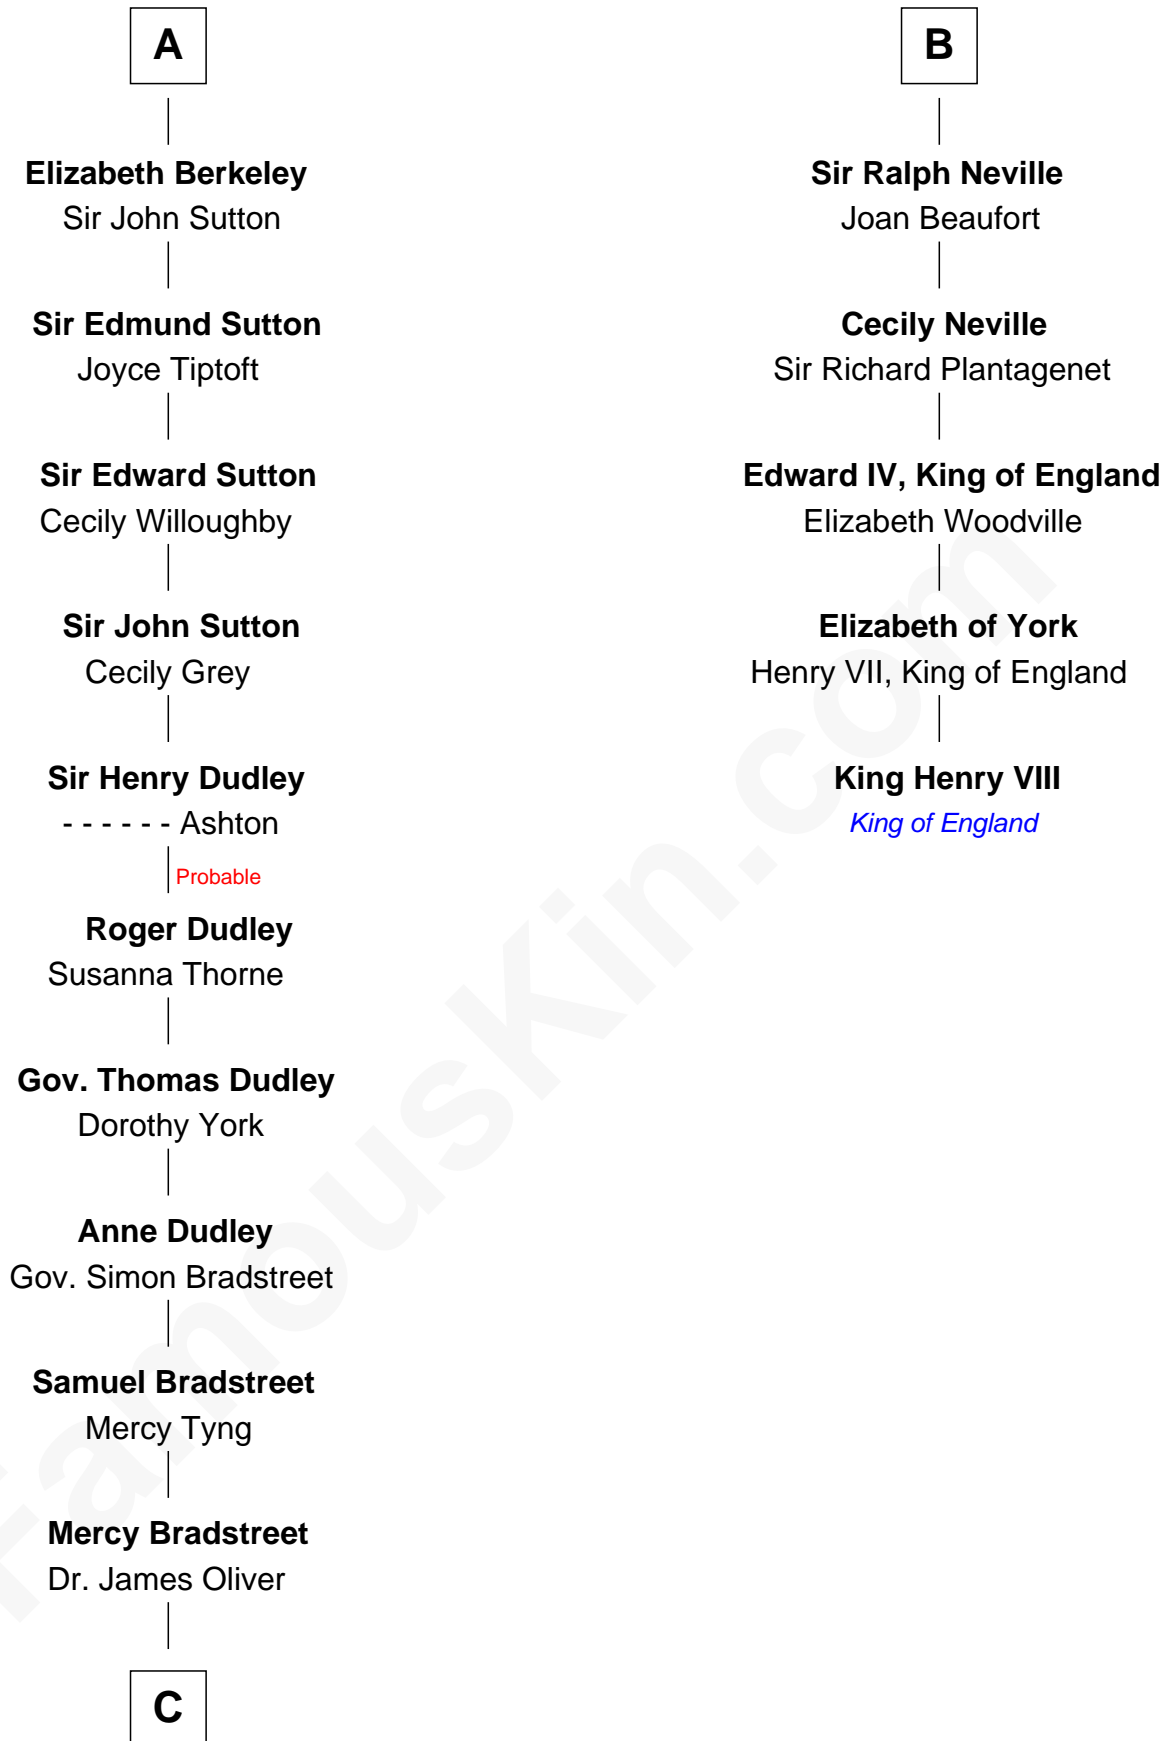

FamousKin.com
Relationship Chart of
Oliver Wendell Holmes, Jr.
U.S. Supreme Court Justice

11th cousin 10 times removed of

King Henry VIII
King of England

Roland of Galloway
Helena de Morville

C

—
Sarah Oliver
Jacob Wendell

—
Oliver Wendell
Mary Jackson

—
Sarah Wendell
Rev. Abiel Holmes

—
Oliver Wendell Holmes
Amelia Lee Jackson

—
Oliver Wendell Holmes, Jr.
U.S. Supreme Court Justice

FamousKin.com