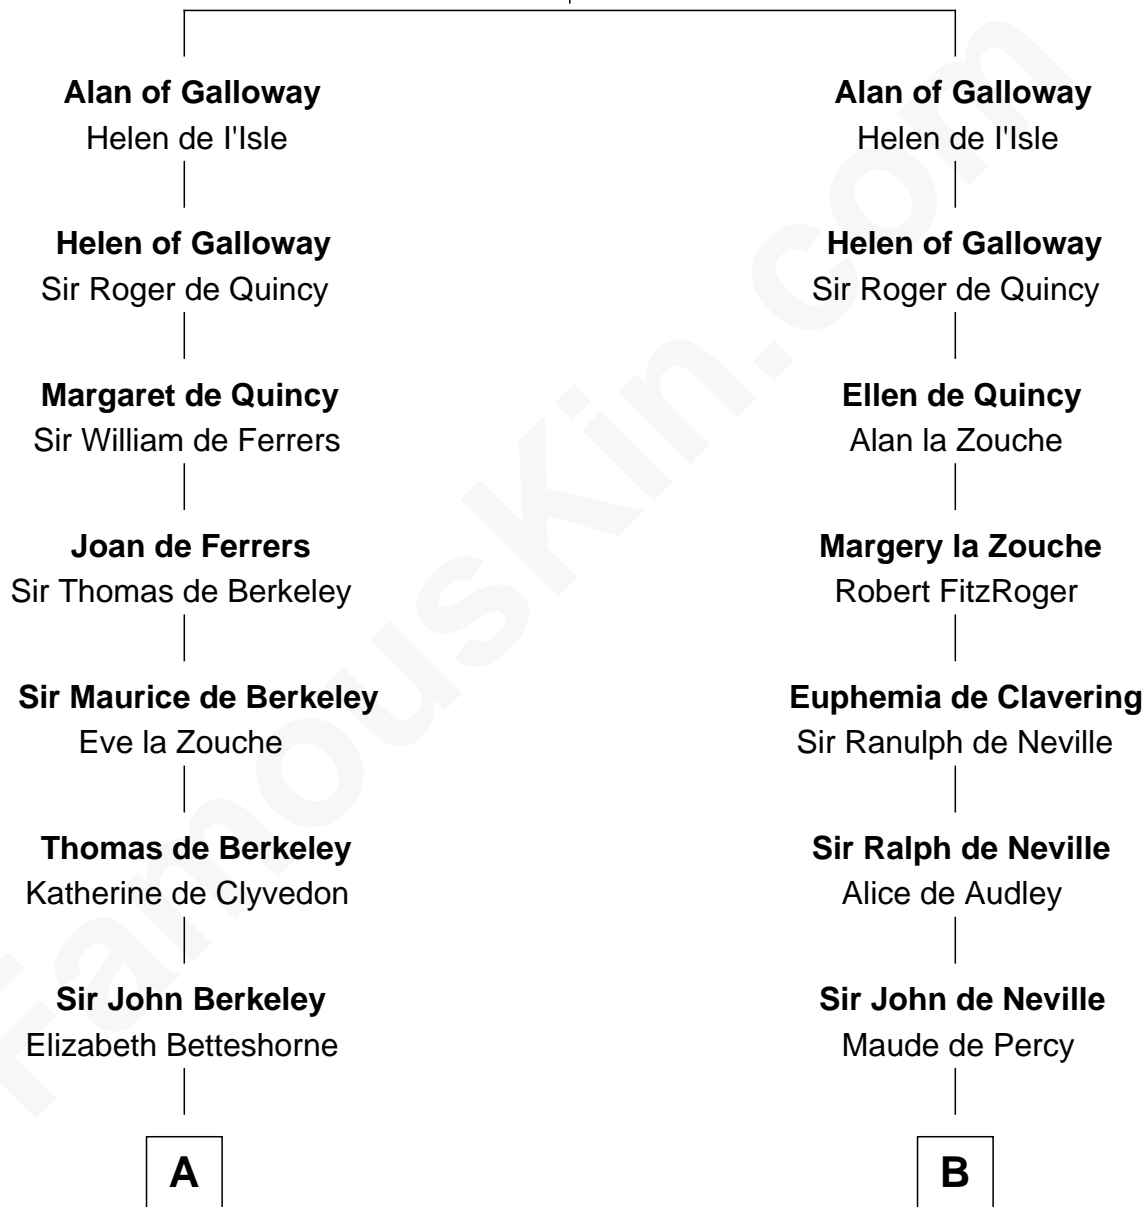

FamousKin.com
Relationship Chart of
Oliver Wendell Holmes, Jr.
U.S. Supreme Court Justice

11th cousin 10 times removed of

King Henry VIII
King of England

Roland of Galloway
Helena de Morville

C

—
Sarah Oliver
Jacob Wendell

—
Oliver Wendell
Mary Jackson

—
Sarah Wendell
Rev. Abiel Holmes

—
Oliver Wendell Holmes
Amelia Lee Jackson

—
Oliver Wendell Holmes, Jr.
U.S. Supreme Court Justice

FamousKin.com