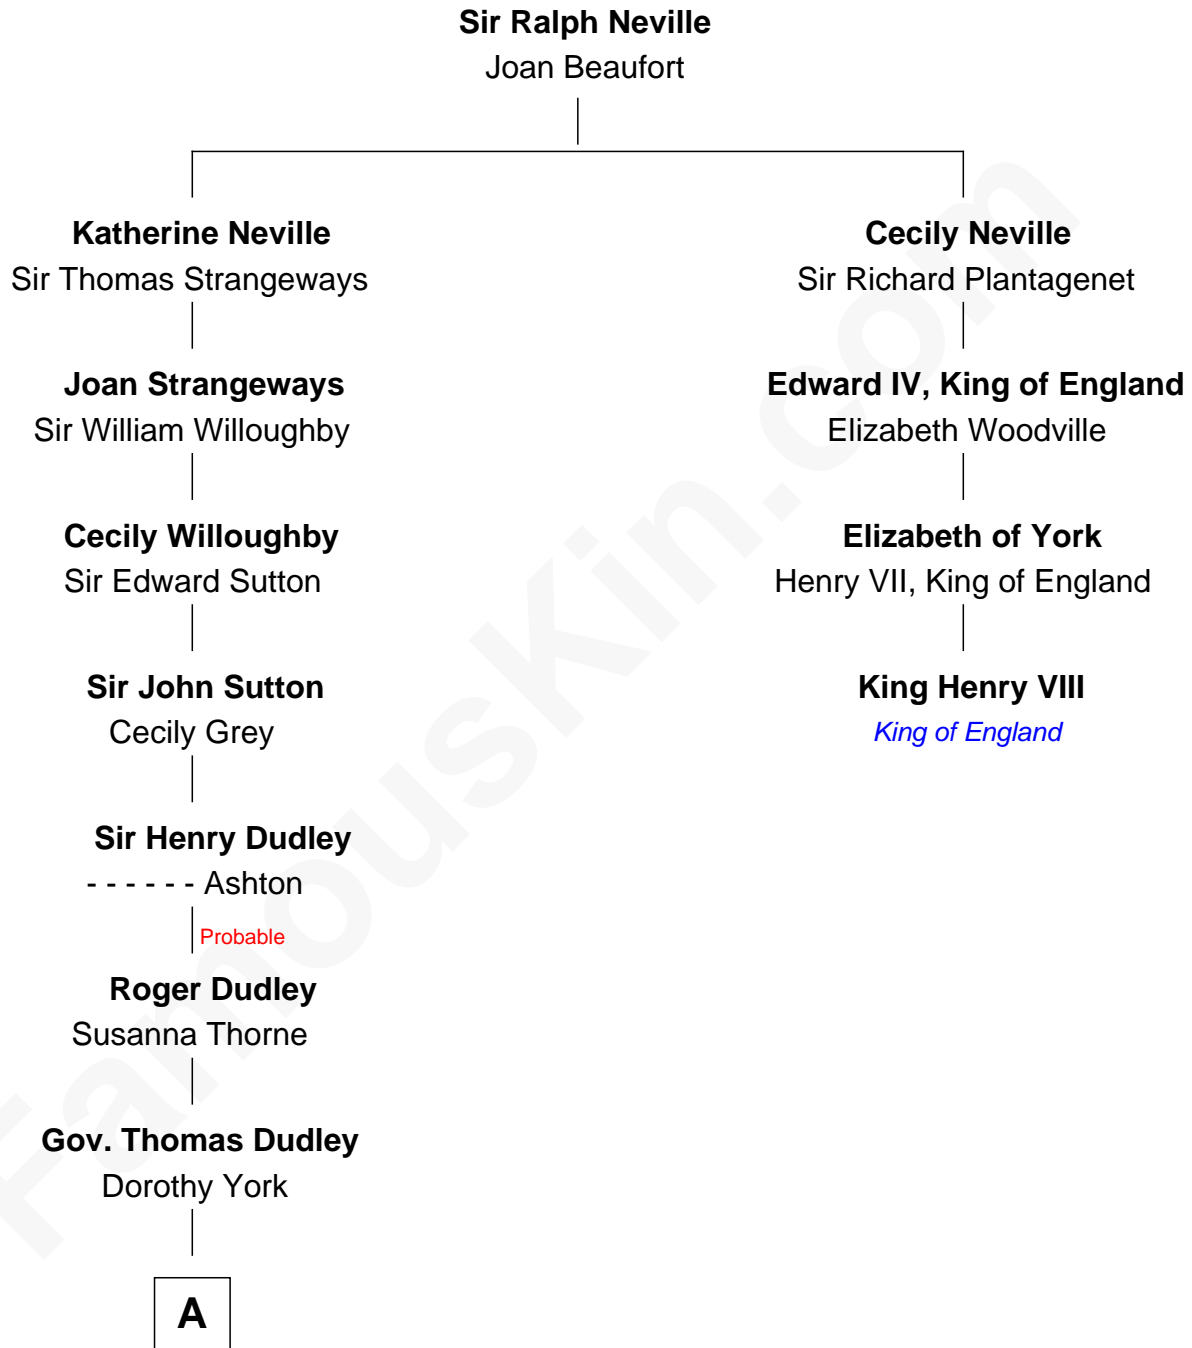

**FamousKin.com**  
**Relationship Chart of**  
**Oliver Wendell Holmes, Jr.**  
*U.S. Supreme Court Justice*

3rd cousin 11 times removed of

**King Henry VIII**  
*King of England*

**A**

—  
**Anne Dudley**

Gov. Simon Bradstreet

—  
**Samuel Bradstreet**

Mercy Tyng

—  
**Mercy Bradstreet**

Dr. James Oliver

—  
**Sarah Oliver**

Jacob Wendell

—  
**Oliver Wendell**