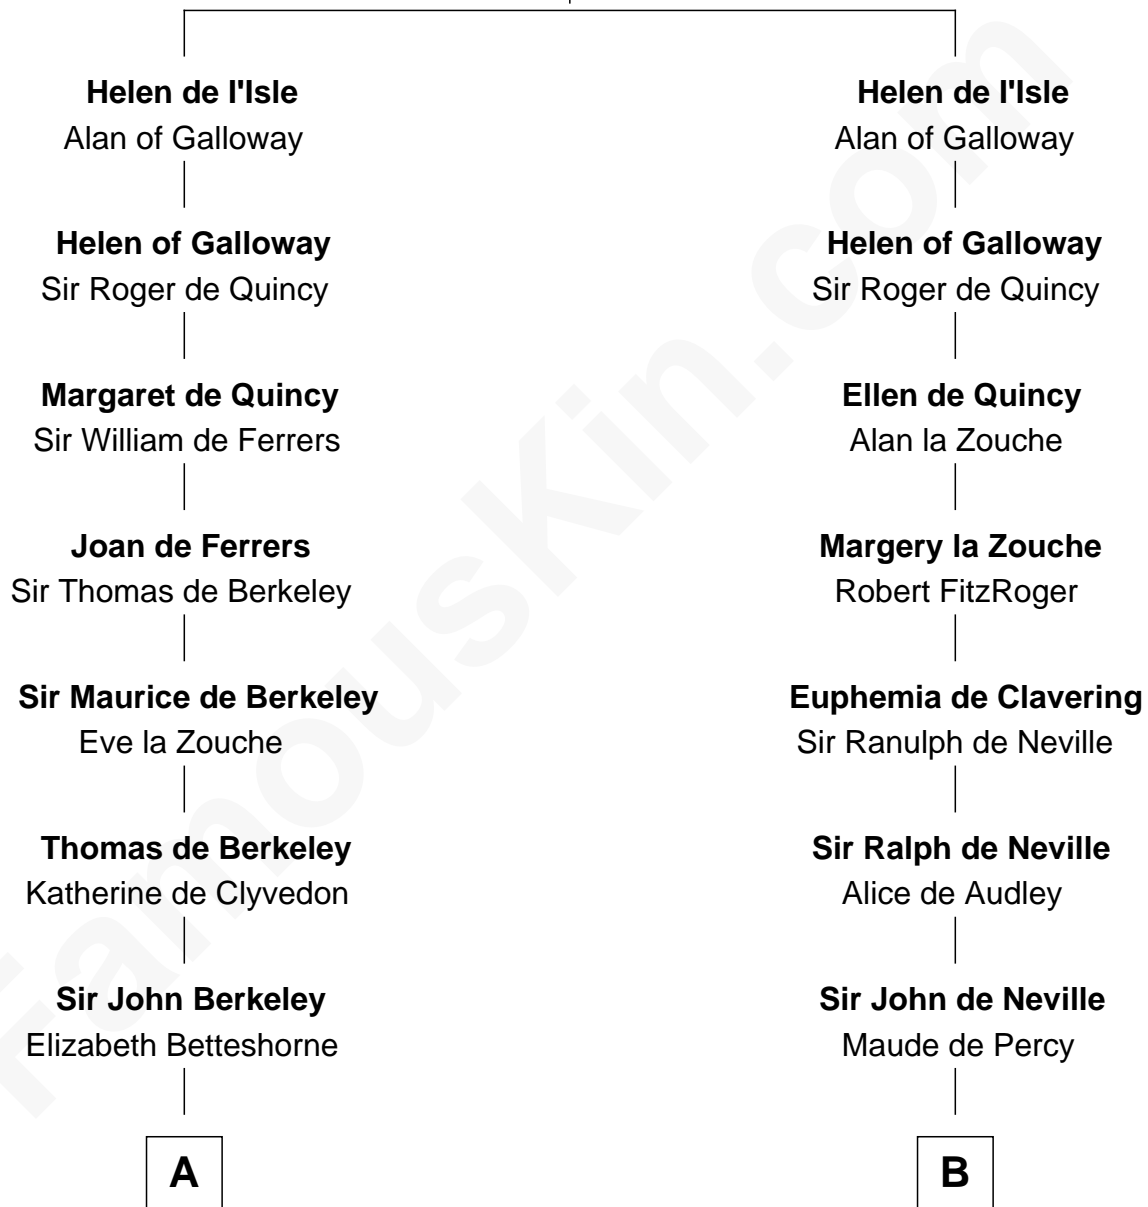

FamousKin.com
Relationship Chart of
Oliver Wendell Holmes, Jr.
U.S. Supreme Court Justice

11th cousin 10 times removed of

King Henry VIII
King of England

Reginald de l'Isle
Fonia of Moray

C

—
Sarah Oliver
Jacob Wendell

—
Oliver Wendell
Mary Jackson

—
Sarah Wendell
Rev. Abiel Holmes

—
Oliver Wendell Holmes
Amelia Lee Jackson

—
Oliver Wendell Holmes, Jr.
U.S. Supreme Court Justice

FamousKin.com