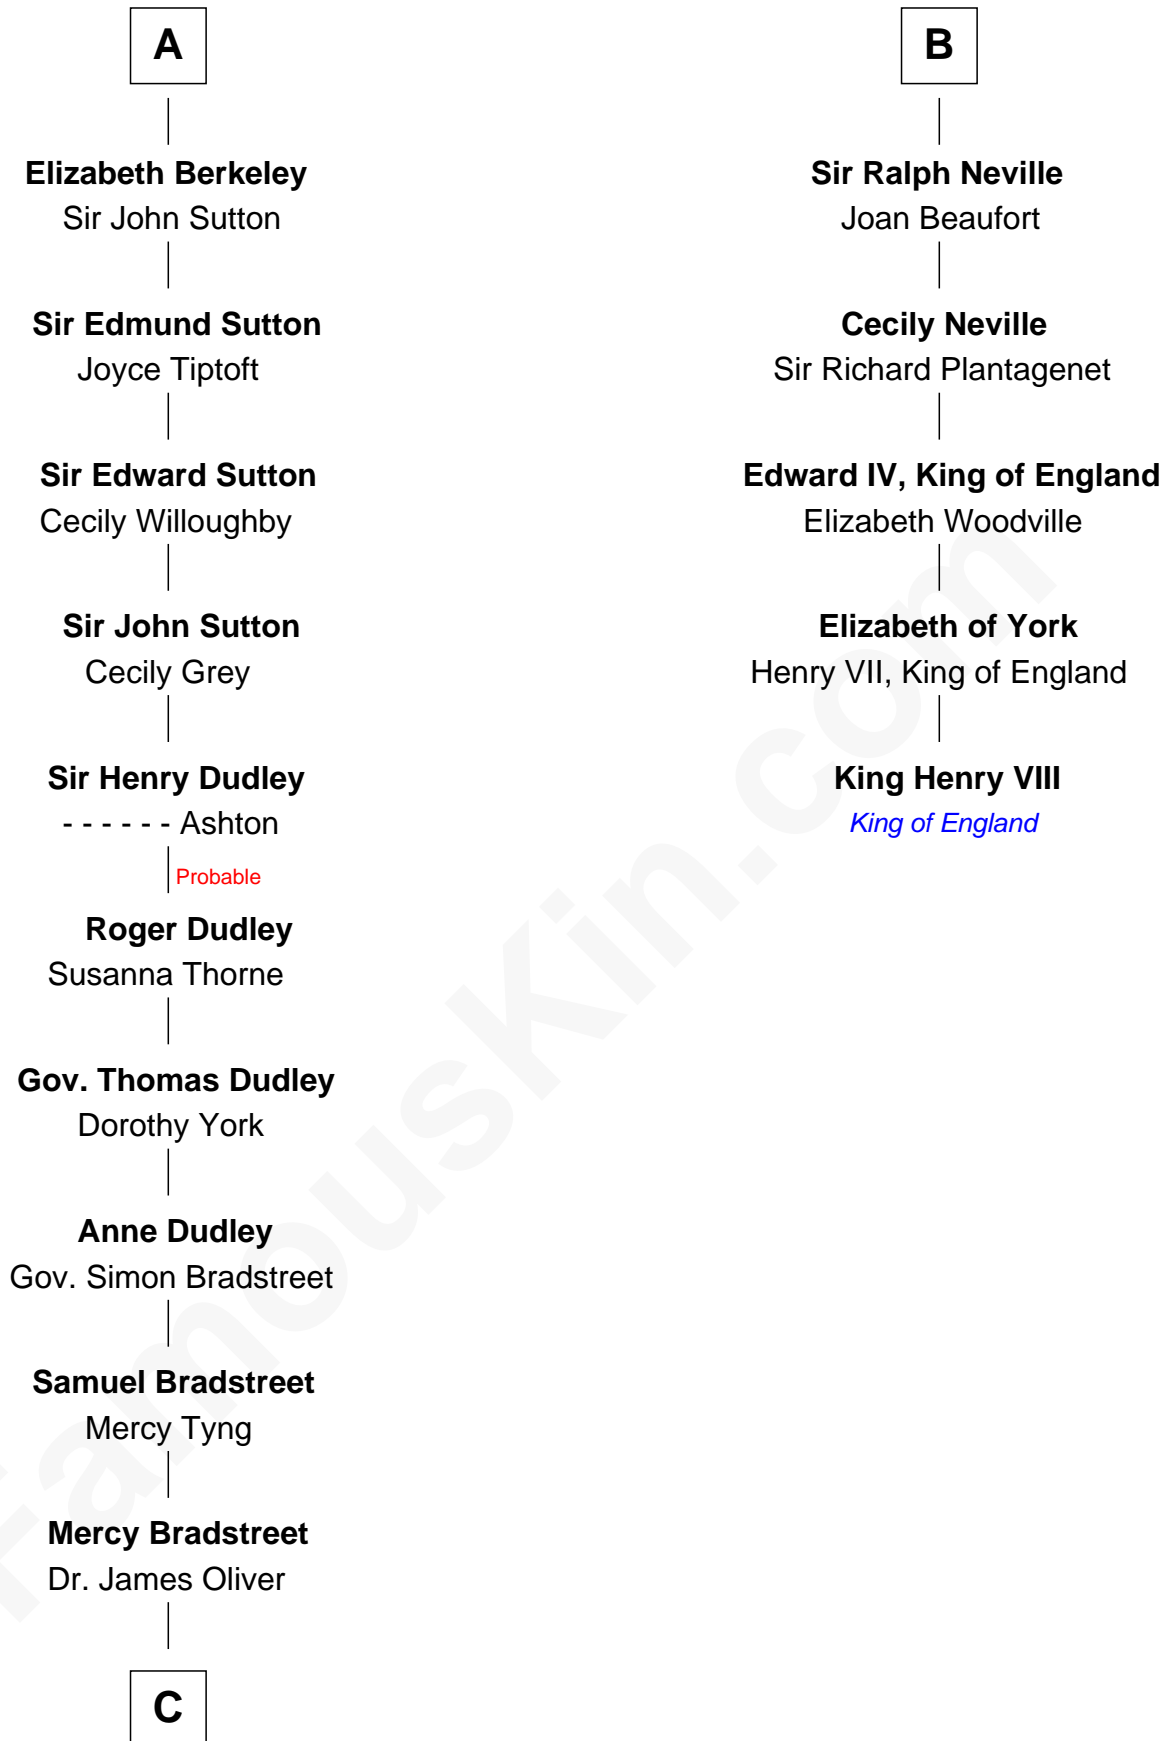

FamousKin.com
Relationship Chart of
Oliver Wendell Holmes, Jr.
U.S. Supreme Court Justice

11th cousin 10 times removed of

King Henry VIII
King of England

Reginald de l'Isle
Fonia of Moray

C

—
Sarah Oliver
Jacob Wendell

—
Oliver Wendell
Mary Jackson

—
Sarah Wendell
Rev. Abiel Holmes

—
Oliver Wendell Holmes
Amelia Lee Jackson

—
Oliver Wendell Holmes, Jr.
U.S. Supreme Court Justice

FamousKin.com