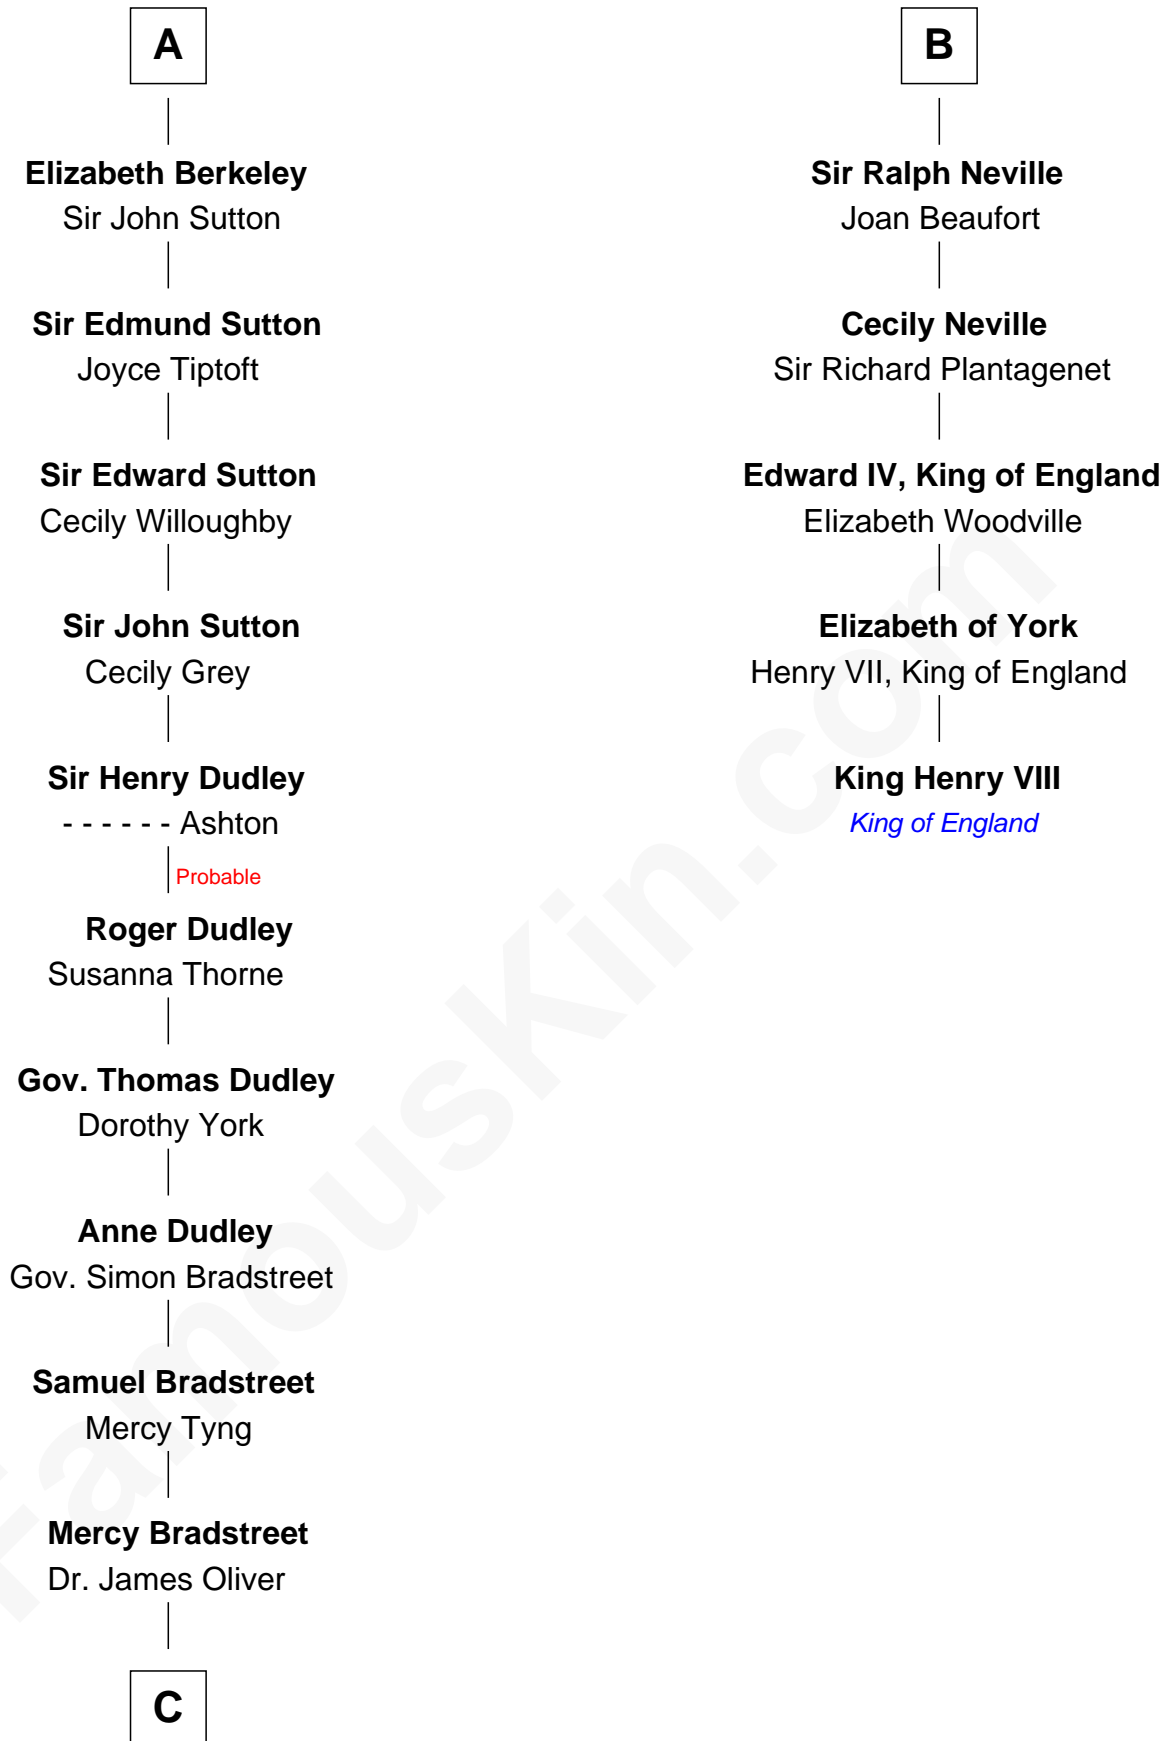

FamousKin.com
Relationship Chart of
Oliver Wendell Holmes, Jr.
U.S. Supreme Court Justice

11th cousin 10 times removed of

King Henry VIII
King of England

John FitzGilbert
 Sybilla of Salisbury

C

—
Sarah Oliver
Jacob Wendell

—
Oliver Wendell
Mary Jackson

—
Sarah Wendell
Rev. Abiel Holmes

—
Oliver Wendell Holmes
Amelia Lee Jackson

—
Oliver Wendell Holmes, Jr.
U.S. Supreme Court Justice

FamousKin.com