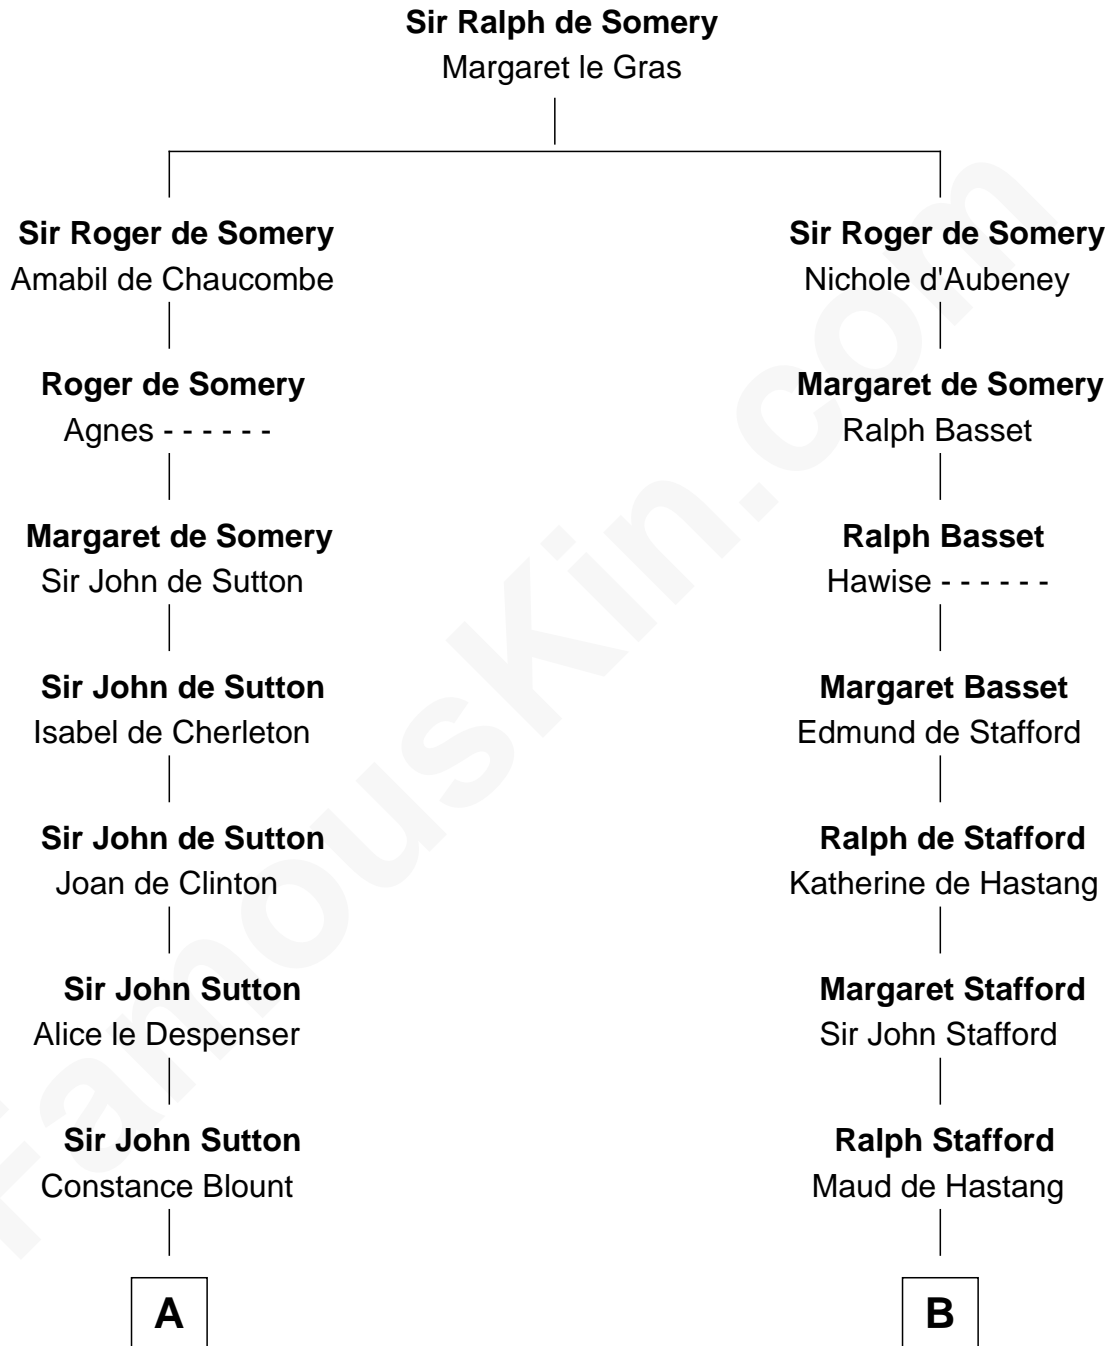

**FamousKin.com**  
**Relationship Chart of**  
**Oliver Wendell Holmes, Jr.**  
*U.S. Supreme Court Justice*

**20th cousin 1 time removed of**  
**Samuel Ward King**  
*15th Governor of Rhode Island*

**C**

**Sarah Oliver**  
Jacob Wendell

**Oliver Wendell**  
Mary Jackson

**Sarah Wendell**  
Rev. Abiel Holmes

**Oliver Wendell Holmes**  
Amelia Lee Jackson

**Oliver Wendell Holmes, Jr.**  
*U.S. Supreme Court Justice*

**D**

**Samuel Greene**  
Sarah Coggeshall

**Mercy Green**  
John Walton

**Welthian Walton**  
William Borden King

**Samuel Ward King**  
*15th Governor of Rhode Island*