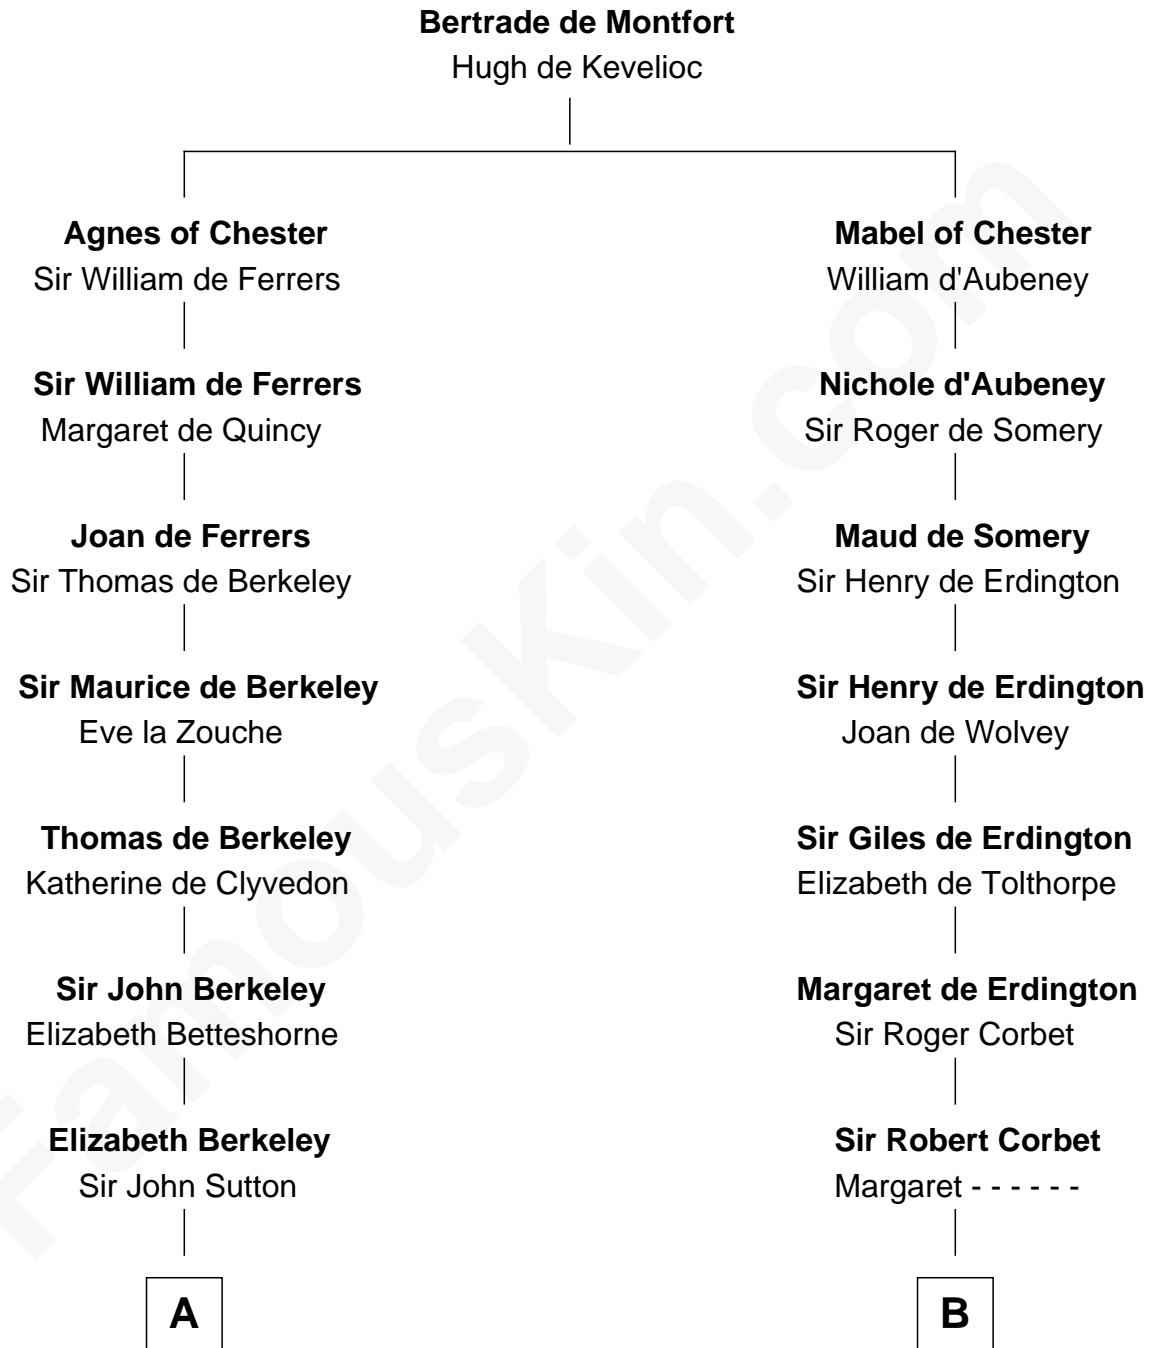

**FamousKin.com**  
**Relationship Chart of**  
**Oliver Wendell Holmes, Jr.**  
*U.S. Supreme Court Justice*

**18th cousin 2 times removed of**

**Francis Lightfoot Lee**  
*Signer of the Declaration of Independence*

**C**

**Oliver Wendell**  
Mary Jackson

**Sarah Wendell**  
Rev. Abiel Holmes

**Oliver Wendell Holmes**  
Amelia Lee Jackson

**Oliver Wendell Holmes, Jr.**  
*U.S. Supreme Court Justice*

**D**

**Gov. Thomas Lee**  
Hannah Ludwell

**Francis Lightfoot Lee**  
*Signer of Declaration of Independence*

FamousKin.com