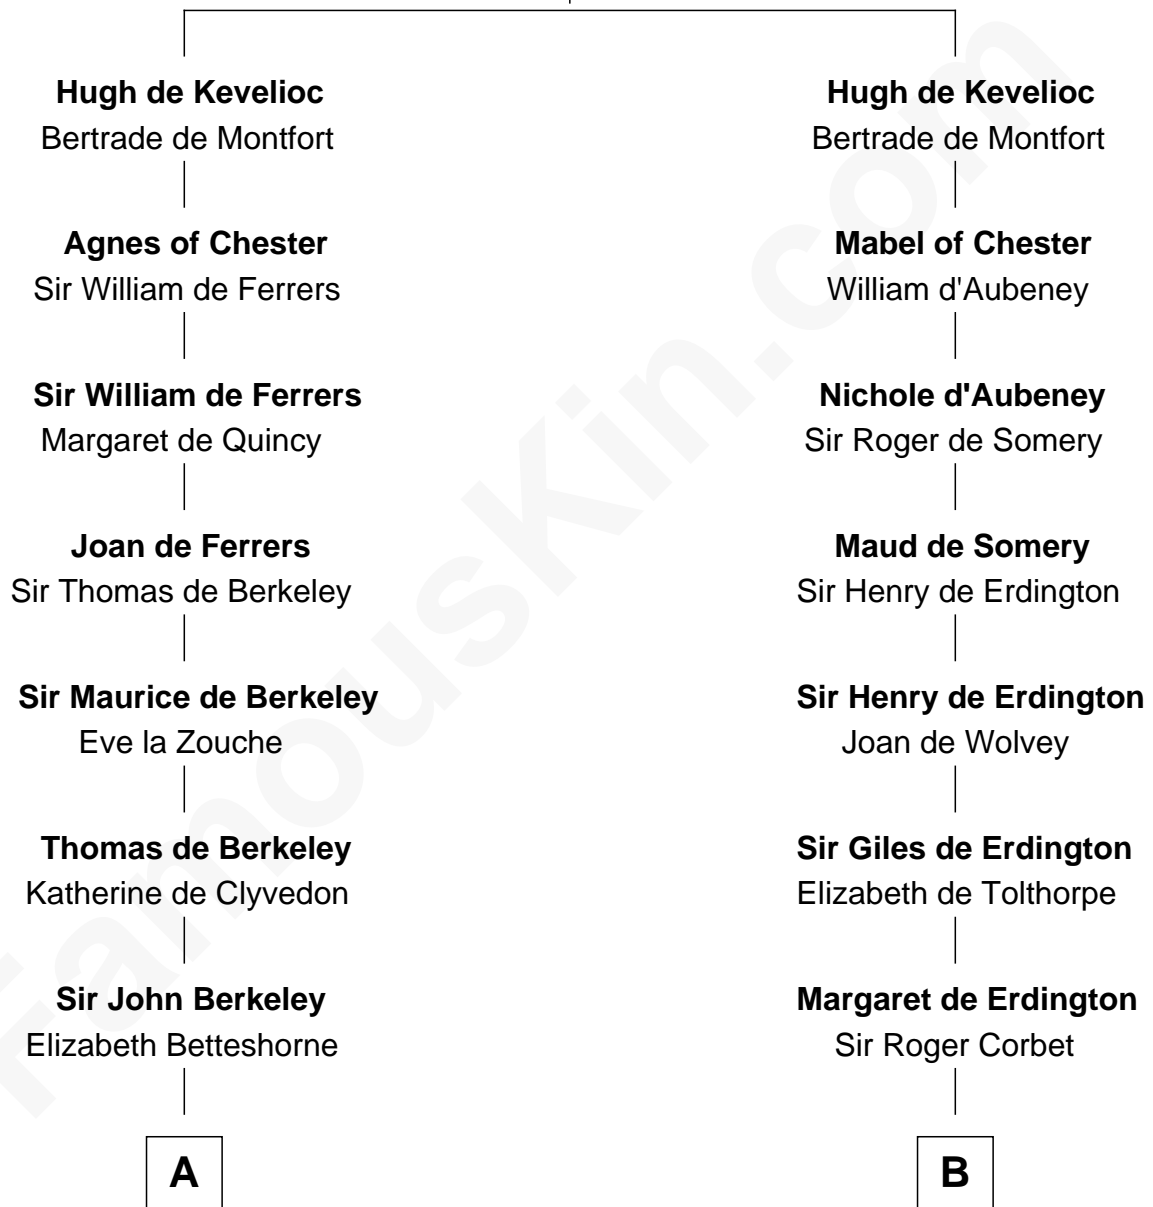

FamousKin.com
Relationship Chart of
Oliver Wendell Holmes, Jr.
U.S. Supreme Court Justice

19th cousin 2 times removed of

Francis Lightfoot Lee
Signer of the Declaration of Independence

Sir Ranulf de Gernons
 Maud of Gloucester

C

Sarah Oliver
Jacob Wendell

Oliver Wendell
Mary Jackson

Sarah Wendell
Rev. Abiel Holmes

Oliver Wendell Holmes
Amelia Lee Jackson

Oliver Wendell Holmes, Jr.
U.S. Supreme Court Justice

D

Laetitia Corbin
Richard Lee

Gov. Thomas Lee
Hannah Ludwell

Francis Lightfoot Lee
Signer of Declaration of Independence

FamousKin.com