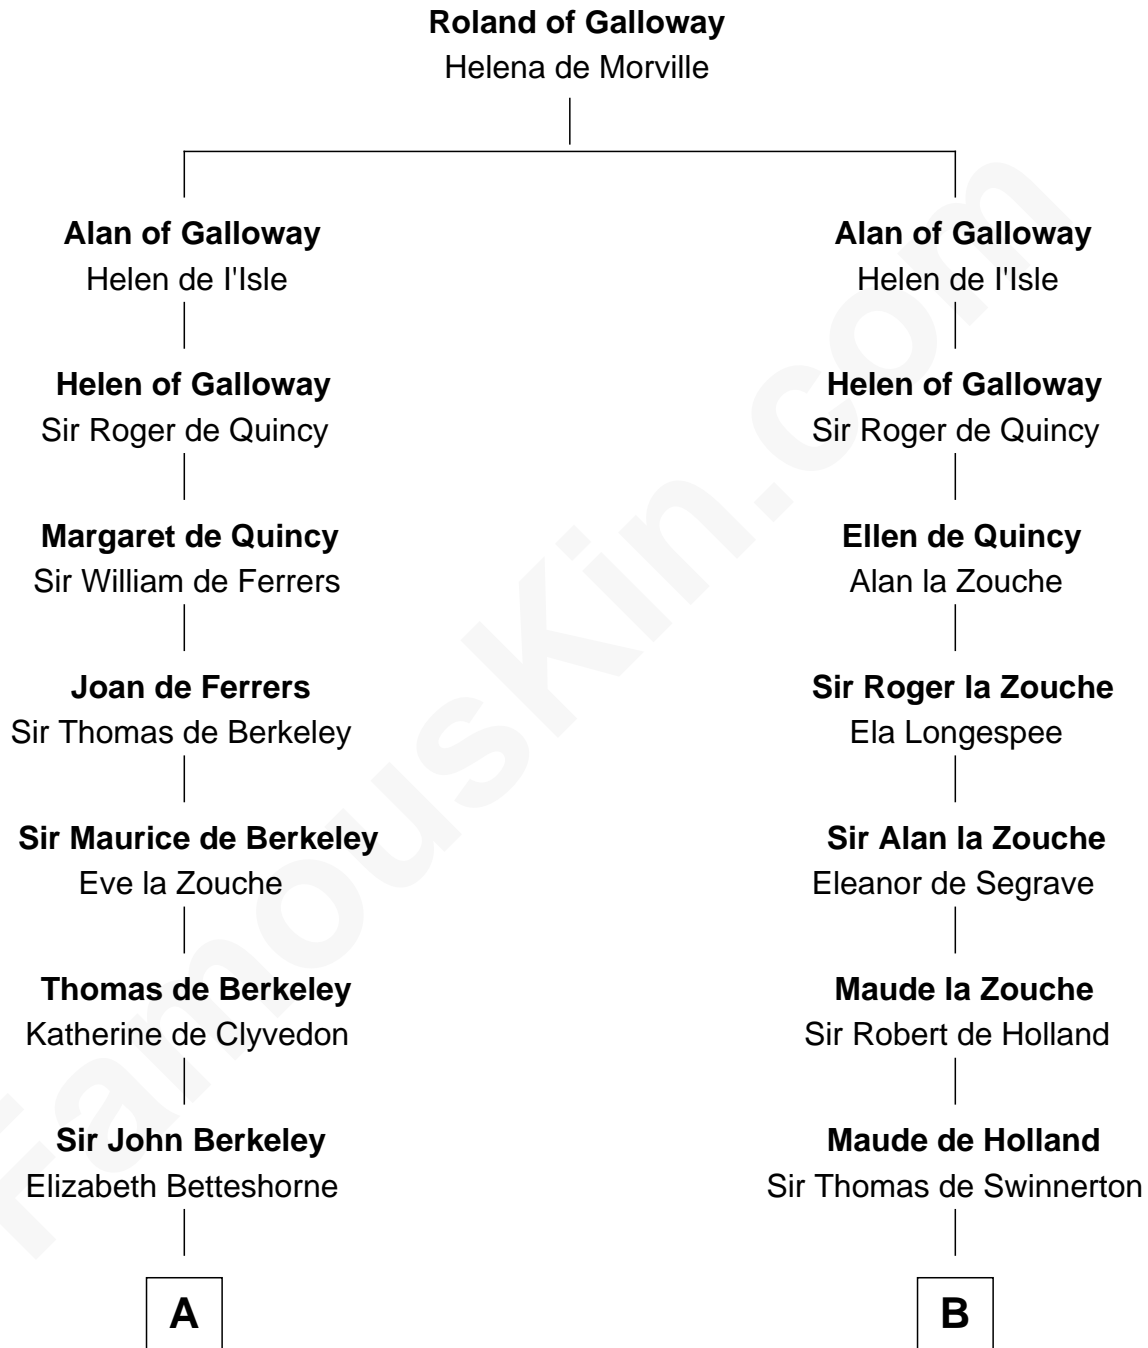

FamousKin.com
Relationship Chart of
Oliver Wendell Holmes, Jr.
U.S. Supreme Court Justice

19th cousin 2 times removed of

Francis Lightfoot Lee
Signer of the Declaration of Independence

C

Sarah Oliver
Jacob Wendell

Oliver Wendell
Mary Jackson

Sarah Wendell
Rev. Abiel Holmes

Oliver Wendell Holmes
Amelia Lee Jackson

Oliver Wendell Holmes, Jr.
U.S. Supreme Court Justice

D

Laetitia Corbin
Richard Lee

Gov. Thomas Lee
Hannah Ludwell