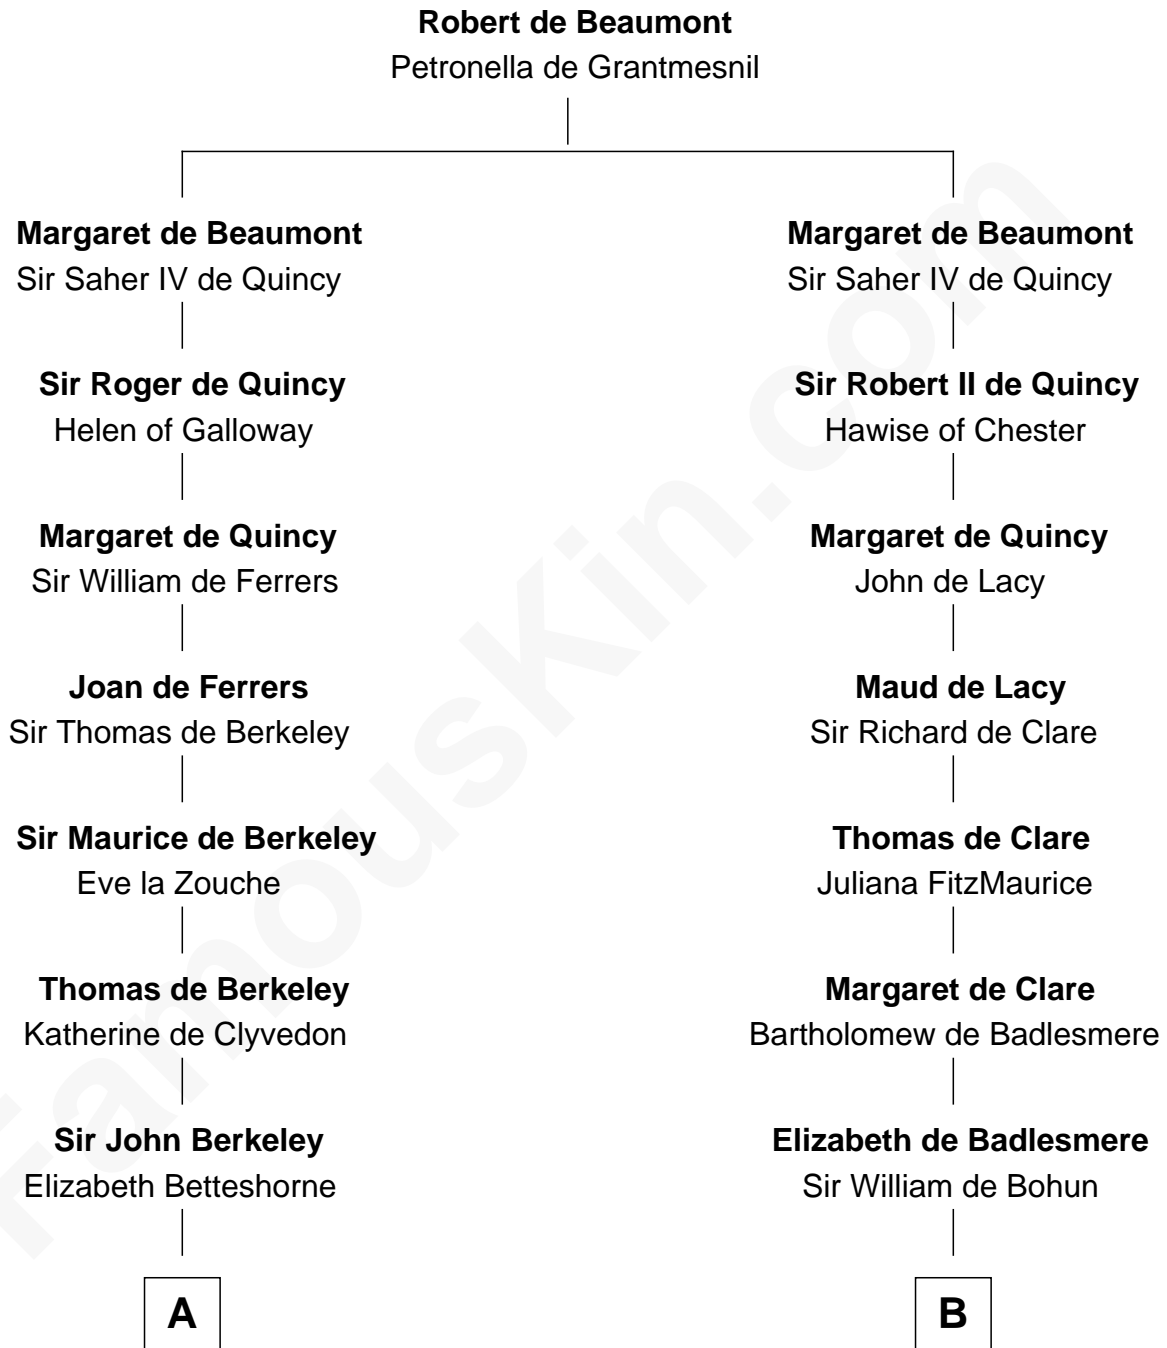

**FamousKin.com**  
**Relationship Chart of**  
**Oliver Wendell Holmes, Jr.**  
*U.S. Supreme Court Justice*

**19th cousin 2 times removed of**

**Francis Lightfoot Lee**  
*Signer of the Declaration of Independence*

**C**

**Sarah Oliver**  
Jacob Wendell

**Oliver Wendell**  
Mary Jackson

**Sarah Wendell**  
Rev. Abiel Holmes

**Oliver Wendell Holmes**  
Amelia Lee Jackson

**Oliver Wendell Holmes, Jr.**  
*U.S. Supreme Court Justice*