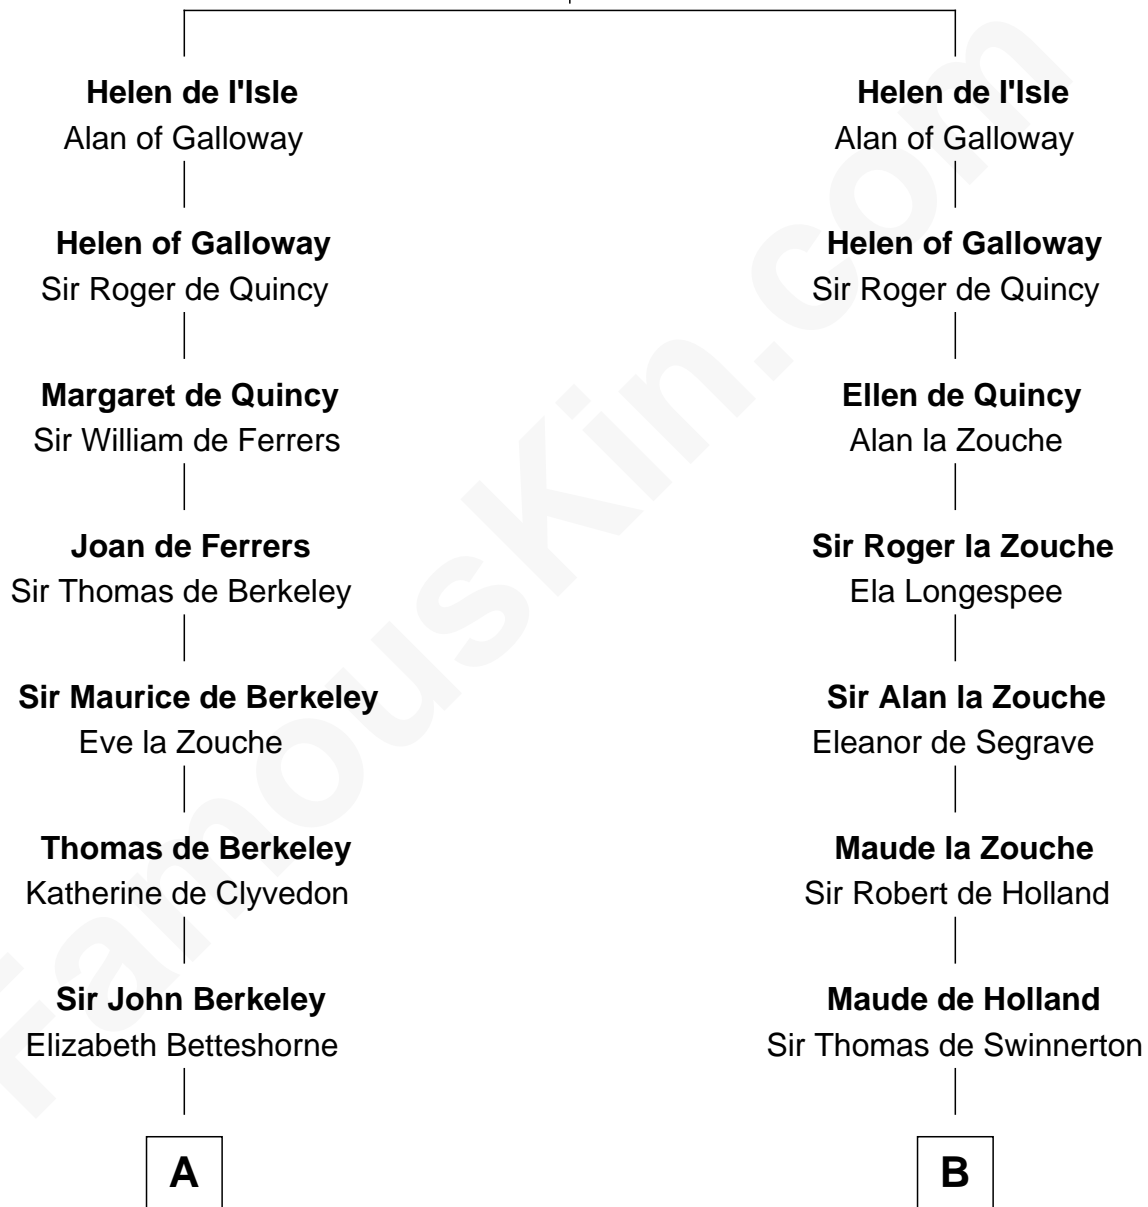

**FamousKin.com**  
**Relationship Chart of**  
**Oliver Wendell Holmes, Jr.**  
*U.S. Supreme Court Justice*

19th cousin 2 times removed of

**Francis Lightfoot Lee**  
*Signer of the Declaration of Independence*

**Reginald de l'Isle**  
 Fonia of Moray

**C**

**Sarah Oliver**  
Jacob Wendell

**Oliver Wendell**  
Mary Jackson

**Sarah Wendell**  
Rev. Abiel Holmes

**Oliver Wendell Holmes**  
Amelia Lee Jackson

**Oliver Wendell Holmes, Jr.**  
*U.S. Supreme Court Justice*