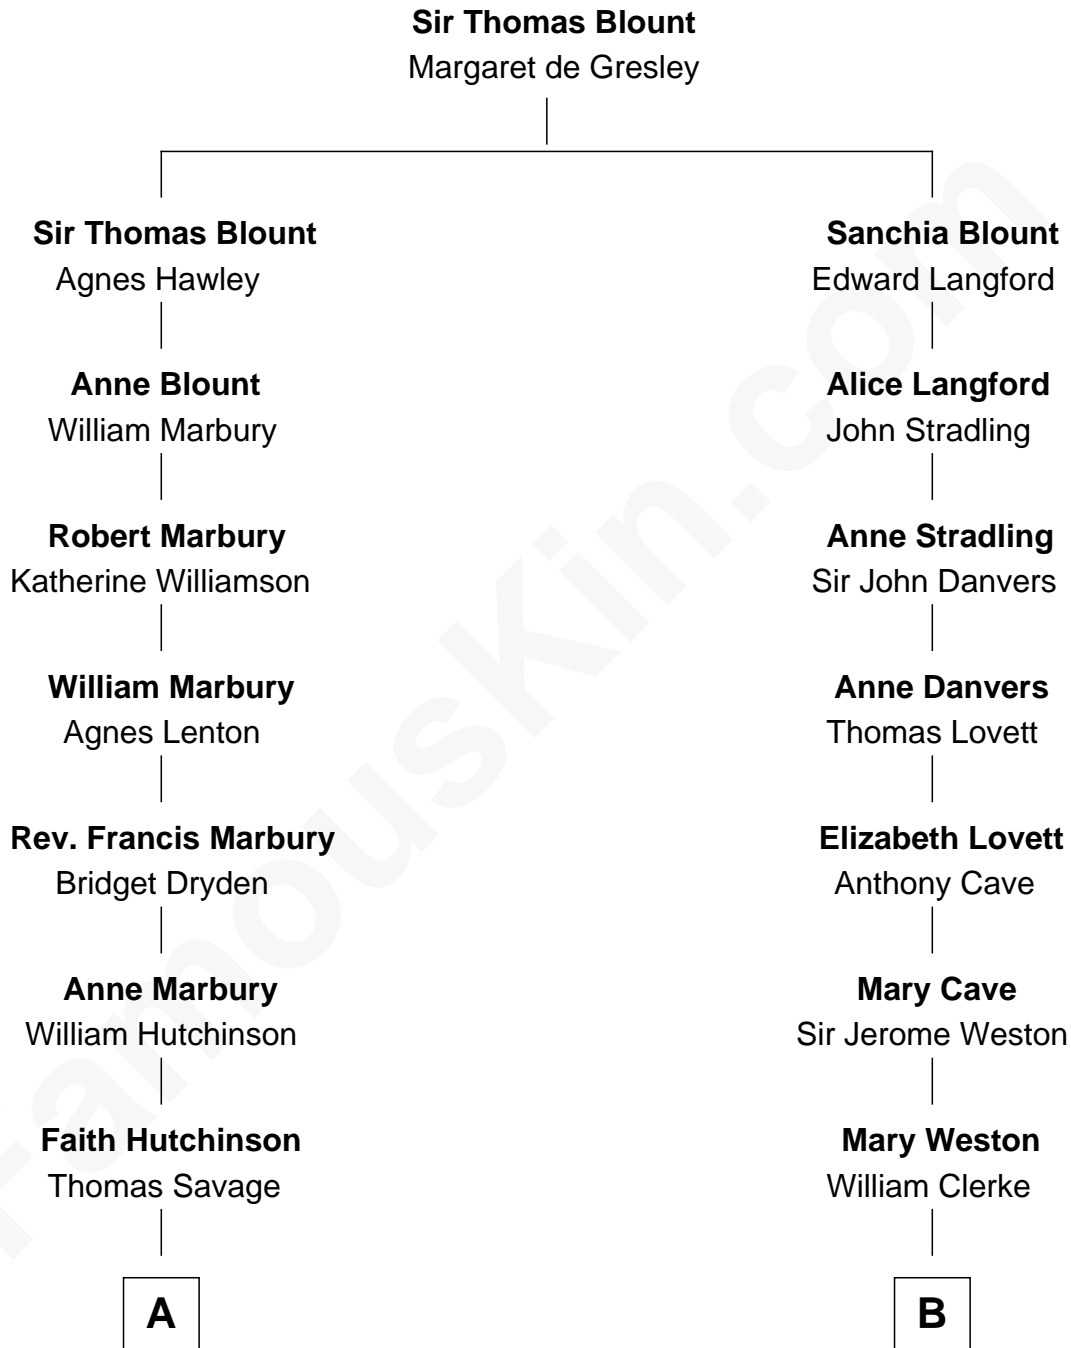

FamousKin.com
Relationship Chart of
Oliver Wendell Holmes, Jr.
U.S. Supreme Court Justice

14th cousin 6 times removed of

Amy Adams
Movie Actress

C

Grant Levi Hammond

Rita Otterbeck

Colleen Hammond

Joseph Hugh Hicken

Kathryn Hicken

Richard Kent Adams

Amy Adams

Movie Actress