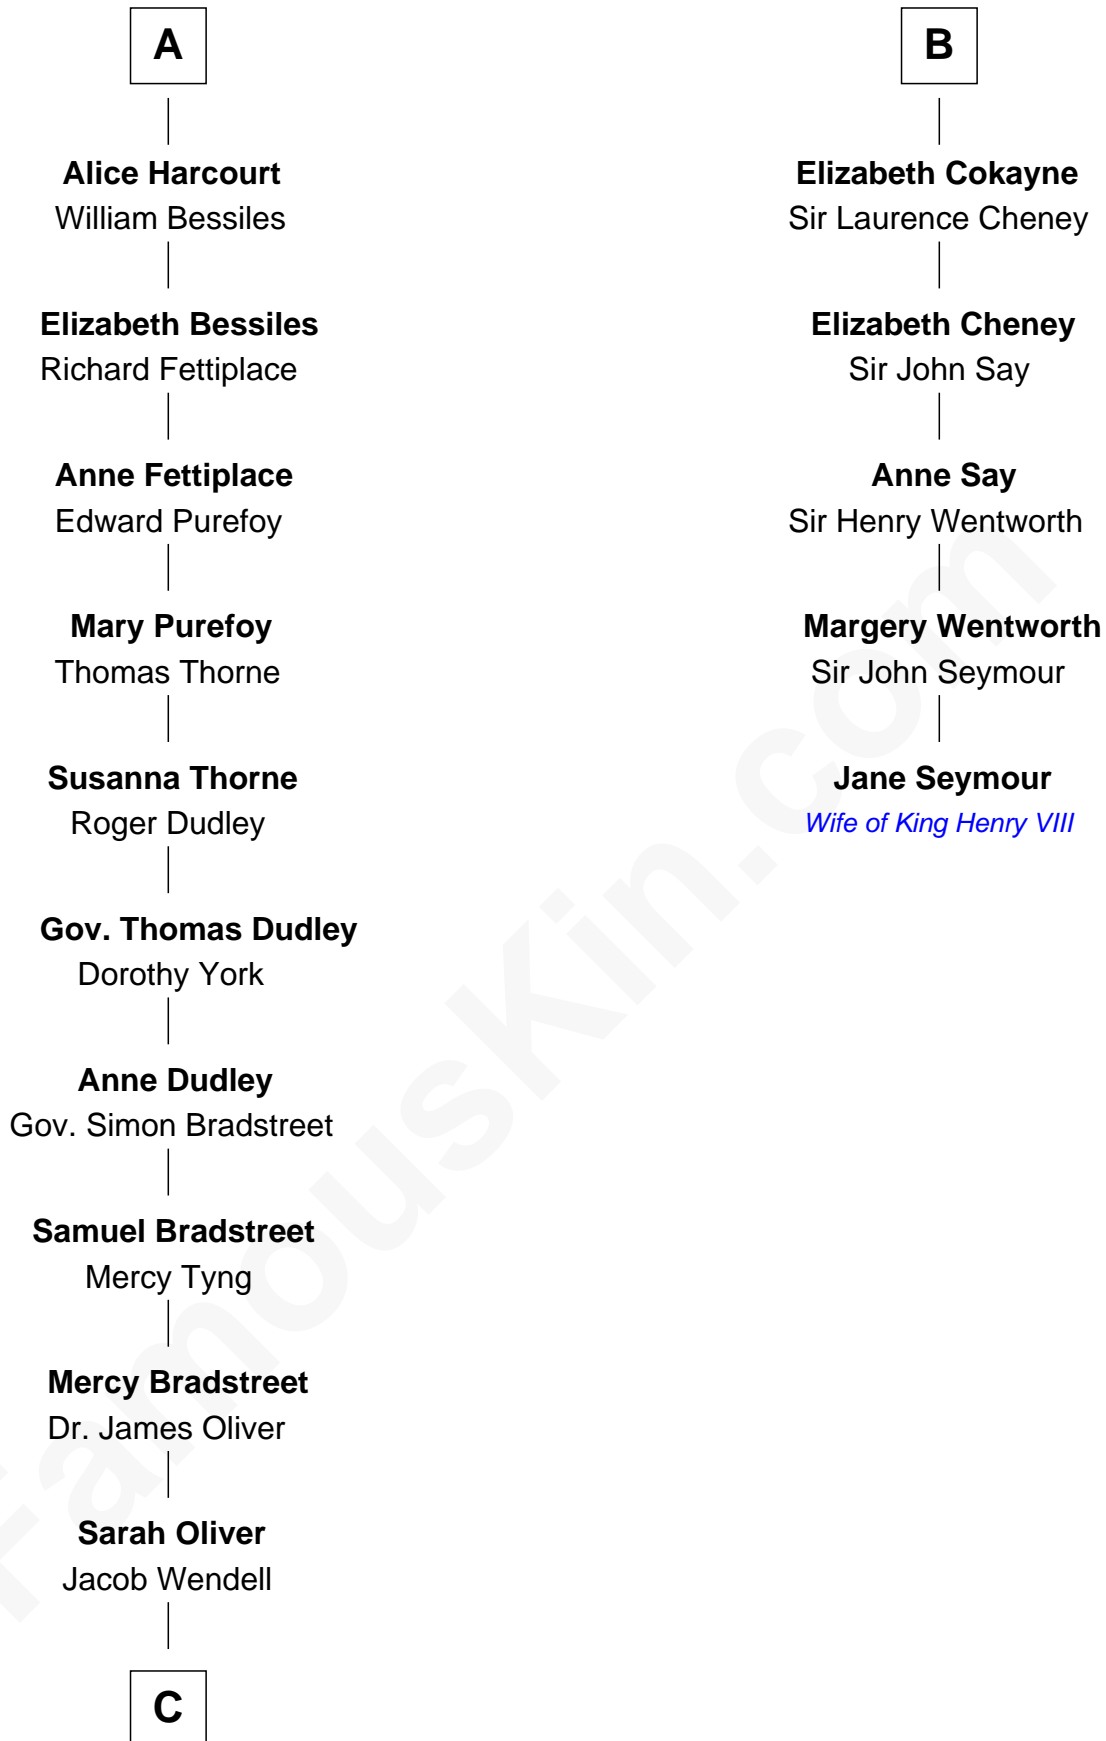

**FamousKin.com**  
**Relationship Chart of**  
**Oliver Wendell Holmes, Jr.**  
*U.S. Supreme Court Justice*

**11th cousin 9 times removed of**

**Jane Seymour**  
*3rd Wife of King Henry VIII*

**C**

—  
**Oliver Wendell**

Mary Jackson

—  
**Sarah Wendell**

Rev. Abiel Holmes

—  
**Oliver Wendell Holmes**

Amelia Lee Jackson

—  
**Oliver Wendell Holmes, Jr.**

*U.S. Supreme Court Justice*

FamousKin.com