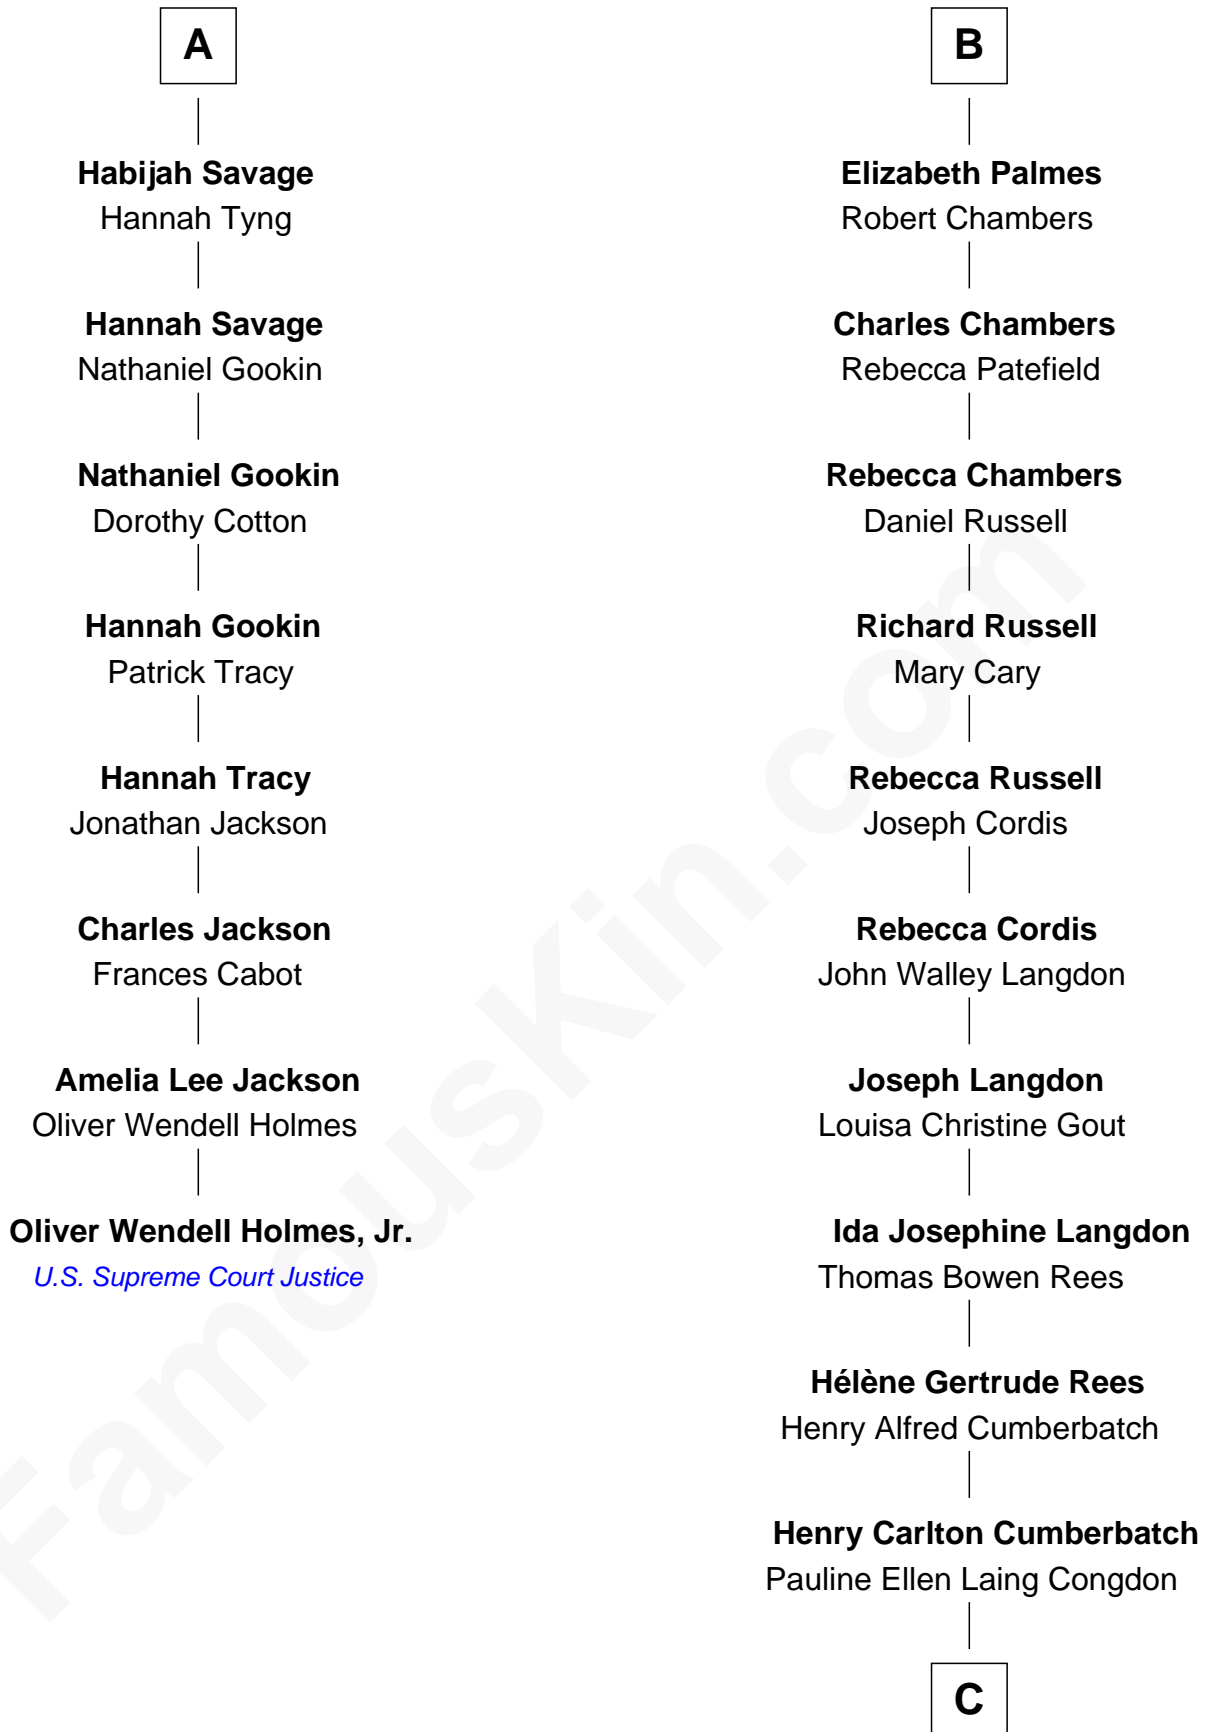

FamousKin.com
Relationship Chart of
Oliver Wendell Holmes, Jr.
U.S. Supreme Court Justice

14th cousin 4 times removed of
Benedict Cumberbatch
Movie, Television and Stage Actor

Timothy Carlton Congdon Cumberbatch

Wanda Ventham

Benedict Cumberbatch

Movie, Television and Stage Actor

FamousKin.com