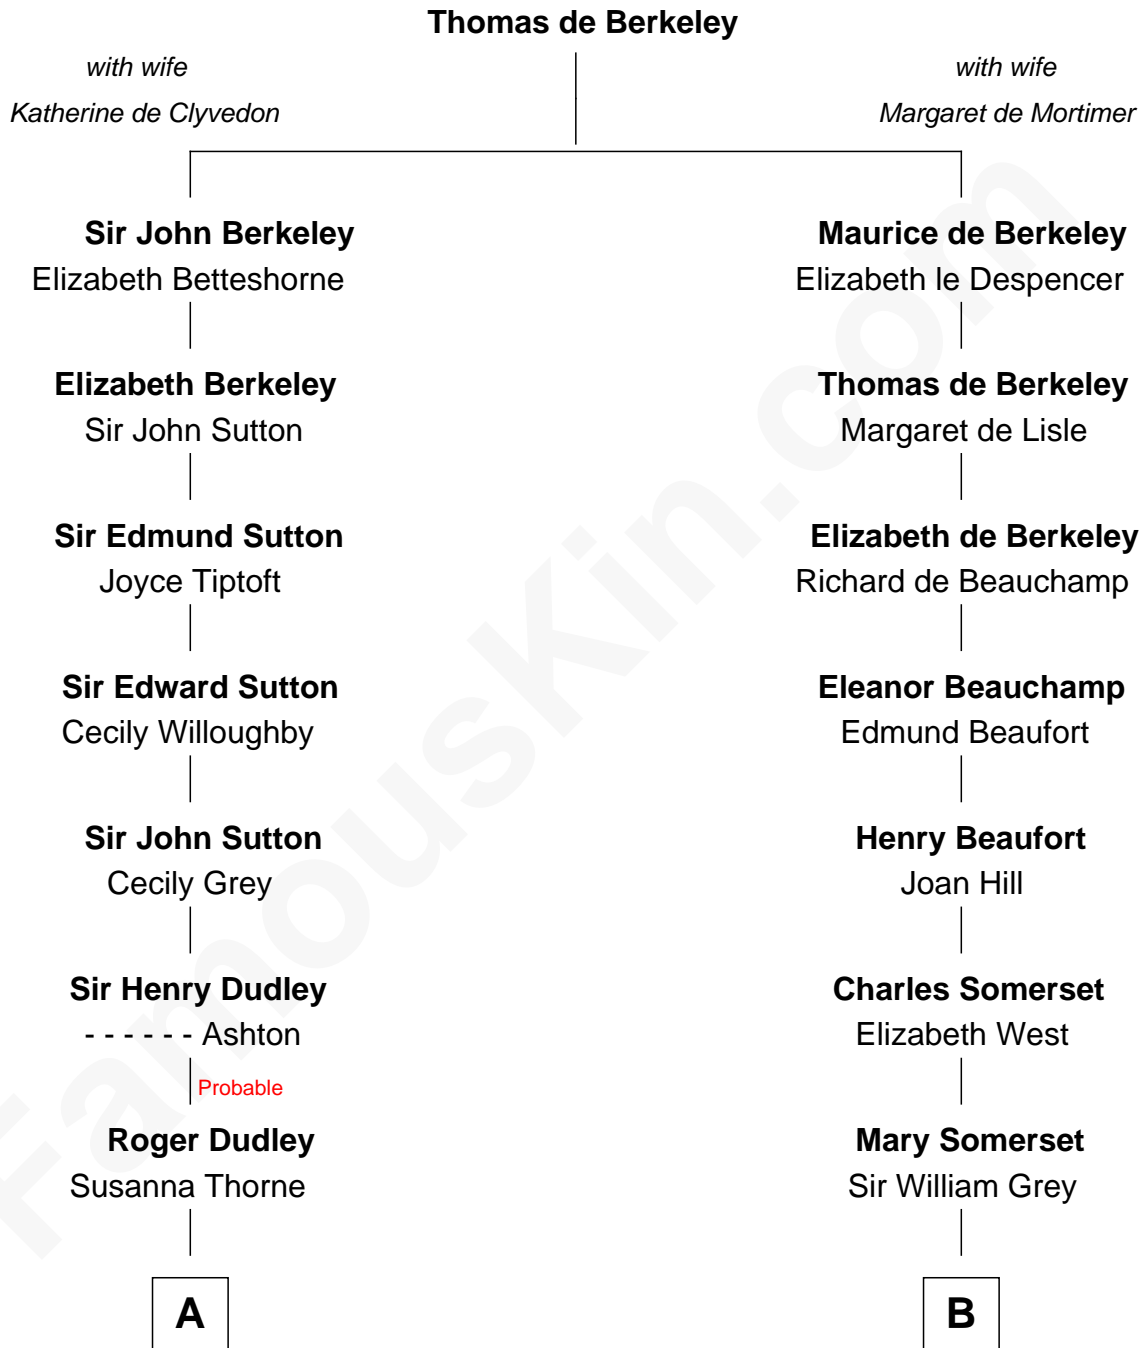

FamousKin.com Relationship Chart of Oliver Wendell Holmes, Jr. *U.S. Supreme Court Justice*

15th cousin 5 times removed of
Benedict Cumberbatch
Movie, Television and Stage Actor

C

Henry Alfred Cumberbatch

Hélène Gertrude Rees

Henry Carlton Cumberbatch

Pauline Ellen Laing Congdon

Timothy Carlton Congdon Cumberbatch

Wanda Ventham

Benedict Cumberbatch

Movie, Television and Stage Actor

FamousKin.com