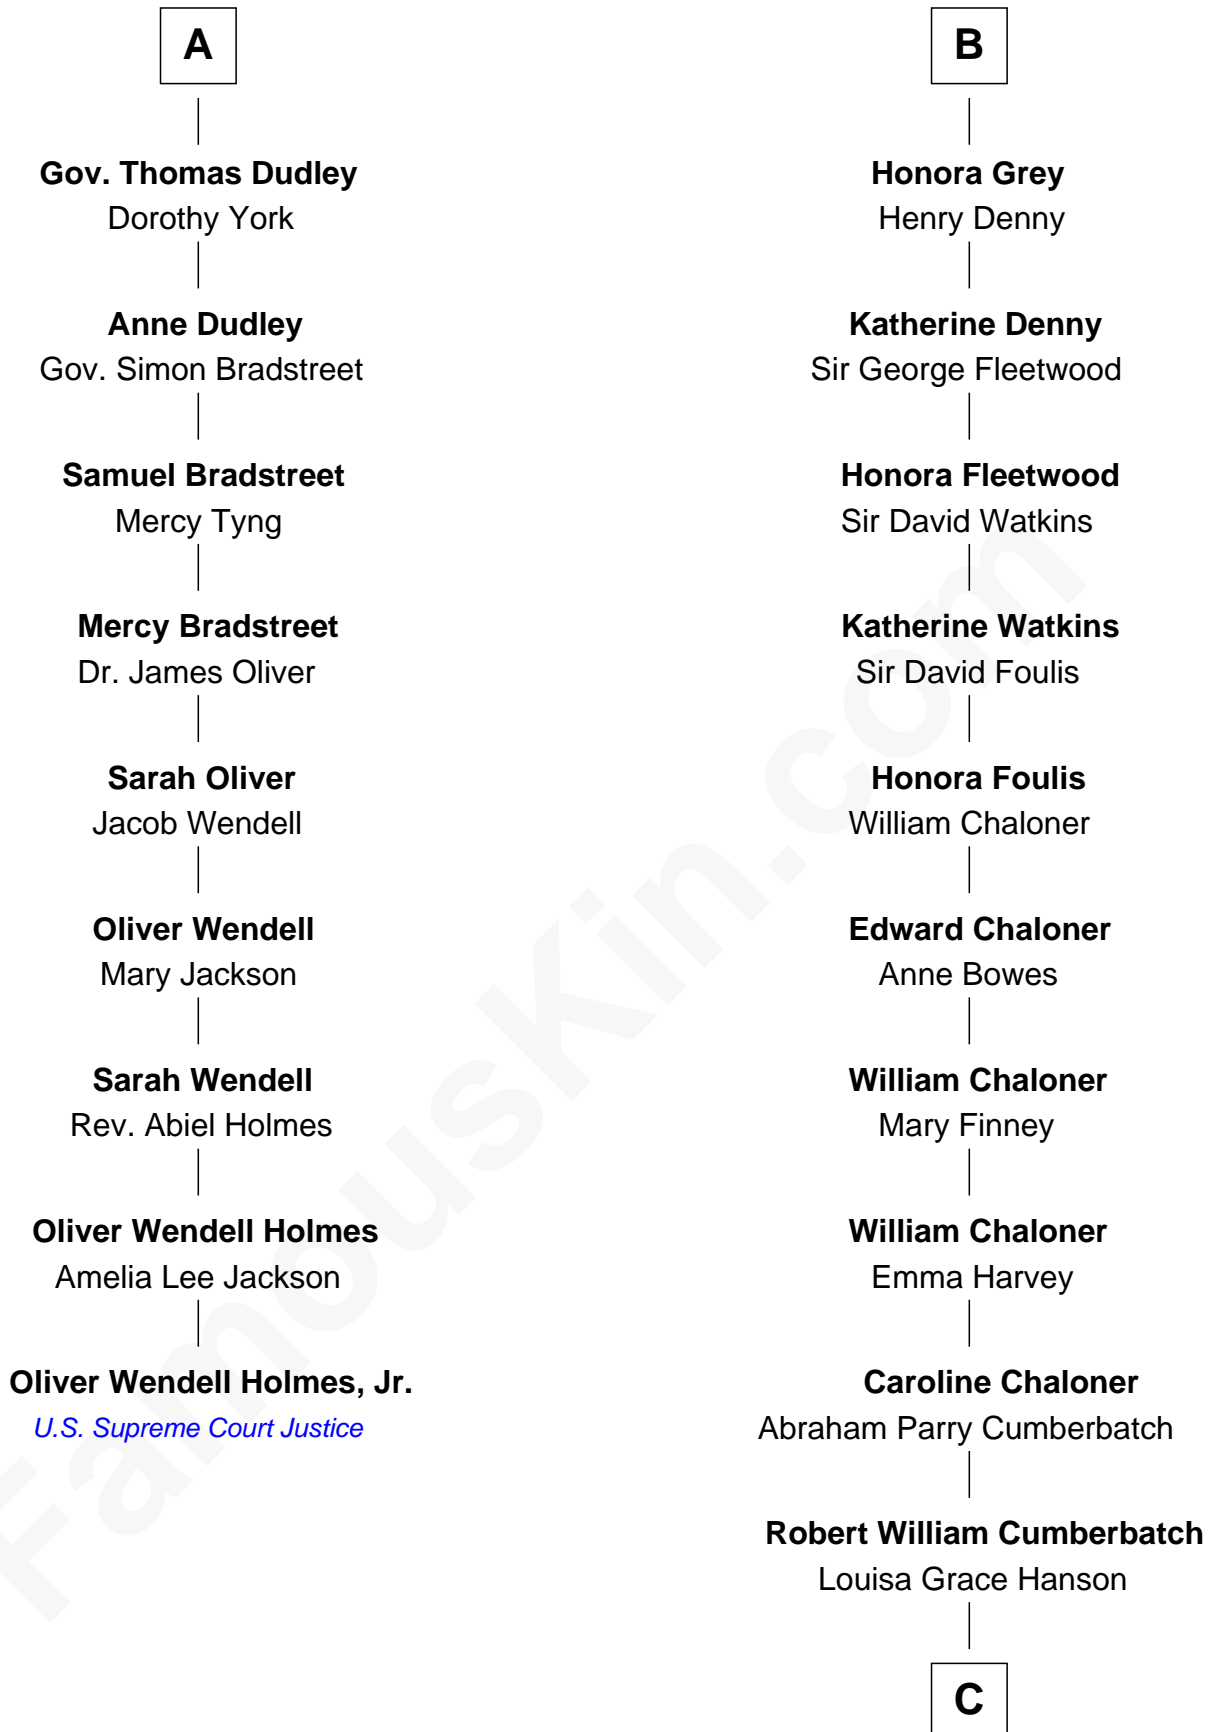

FamousKin.com Relationship Chart of Oliver Wendell Holmes, Jr. *U.S. Supreme Court Justice*

15th cousin 5 times removed of
Benedict Cumberbatch
Movie, Television and Stage Actor

C

Henry Alfred Cumberbatch

Hélène Gertrude Rees

Henry Carlton Cumberbatch

Pauline Ellen Laing Congdon

Timothy Carlton Congdon Cumberbatch

Wanda Ventham

Benedict Cumberbatch

Movie, Television and Stage Actor

FamousKin.com