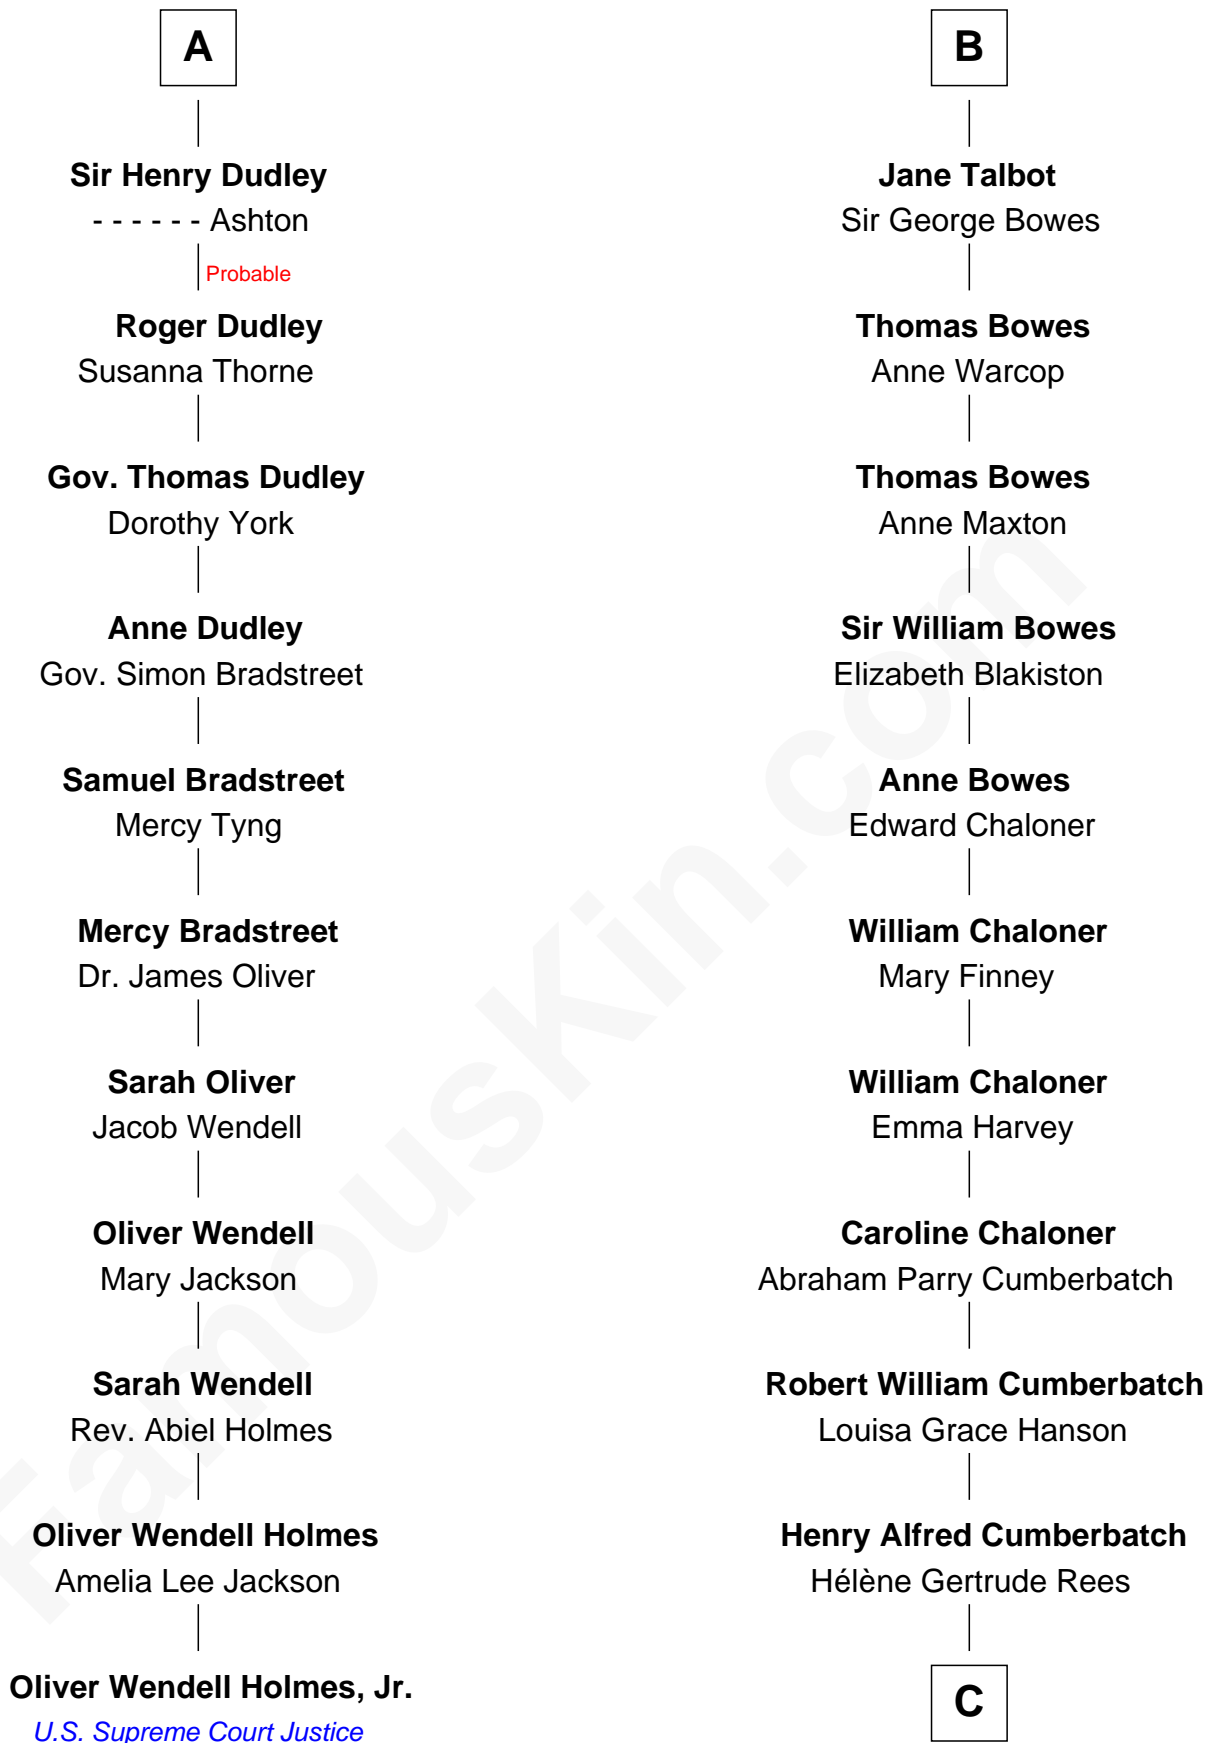

**FamousKin.com**  
**Relationship Chart of**  
**Oliver Wendell Holmes, Jr.**  
*U.S. Supreme Court Justice*

**17th cousin 2 times removed of**  
**Benedict Cumberbatch**  
*Movie, Television and Stage Actor*

**C**

**Henry Carlton Cumberbatch**

Pauline Ellen Laing Congdon

**Timothy Carlton Congdon Cumberbatch**

Wanda Ventham

**Benedict Cumberbatch**

*Movie, Television and Stage Actor*

FamousKin.com