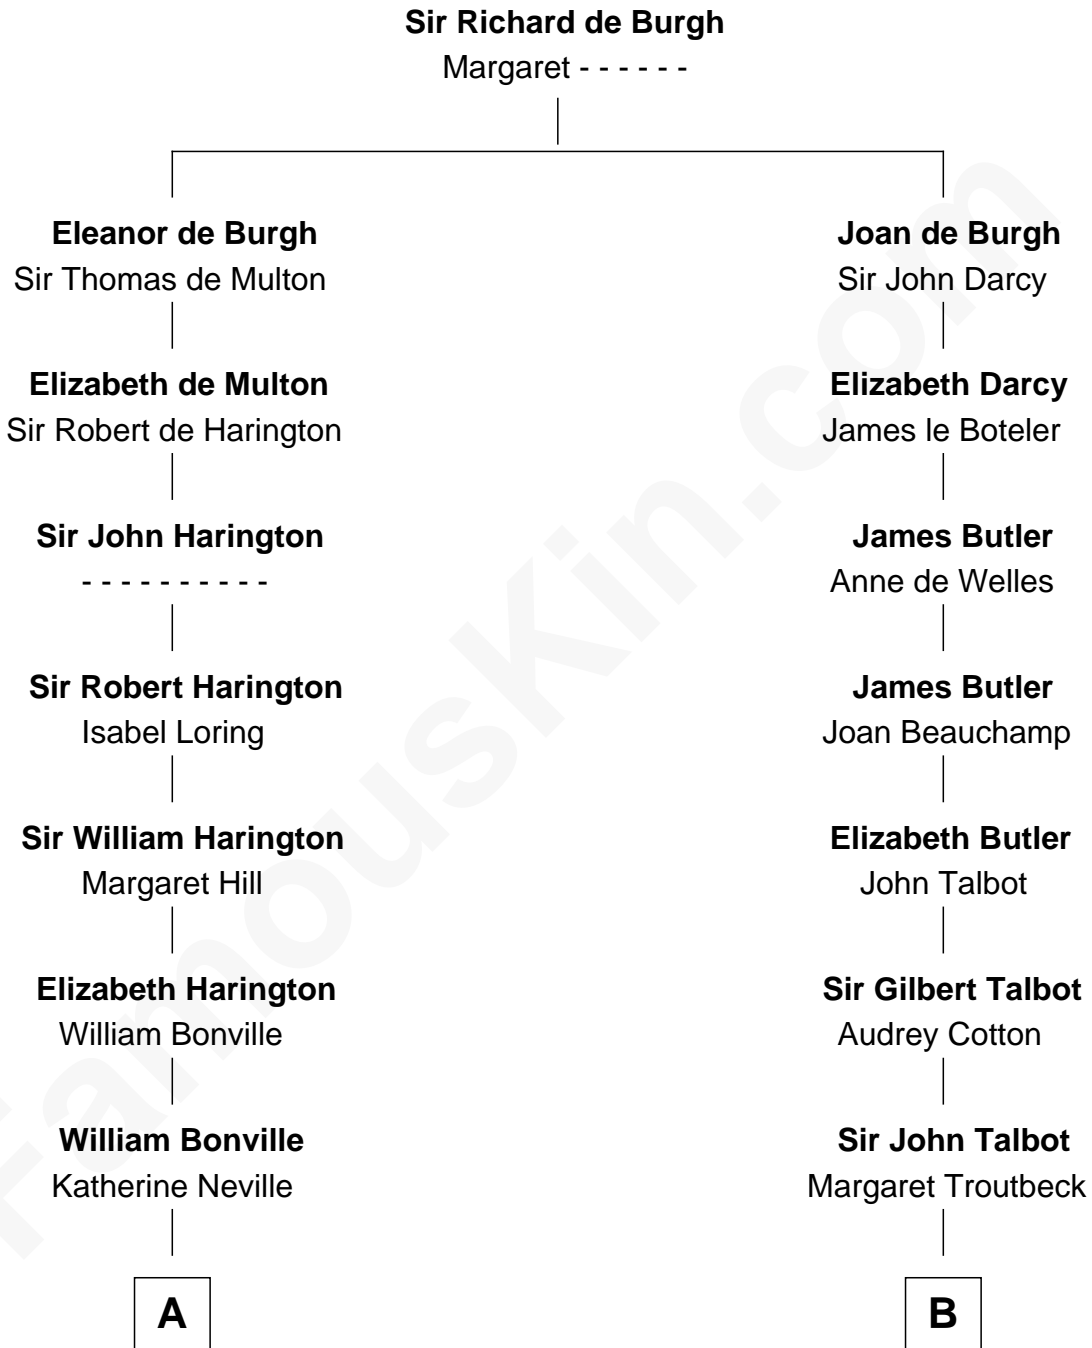

**FamousKin.com**  
**Relationship Chart of**  
**Oliver Wendell Holmes, Jr.**  
*U.S. Supreme Court Justice*

**19th cousin 1 time removed of**  
**Benedict Cumberbatch**  
*Movie, Television and Stage Actor*

**C**

**Sarah Wendell**  
Rev. Abiel Holmes

**Oliver Wendell Holmes**  
Amelia Lee Jackson

**Oliver Wendell Holmes, Jr.**  
*U.S. Supreme Court Justice*

**D**

**Henry Alfred Cumberbatch**  
Hélène Gertrude Rees