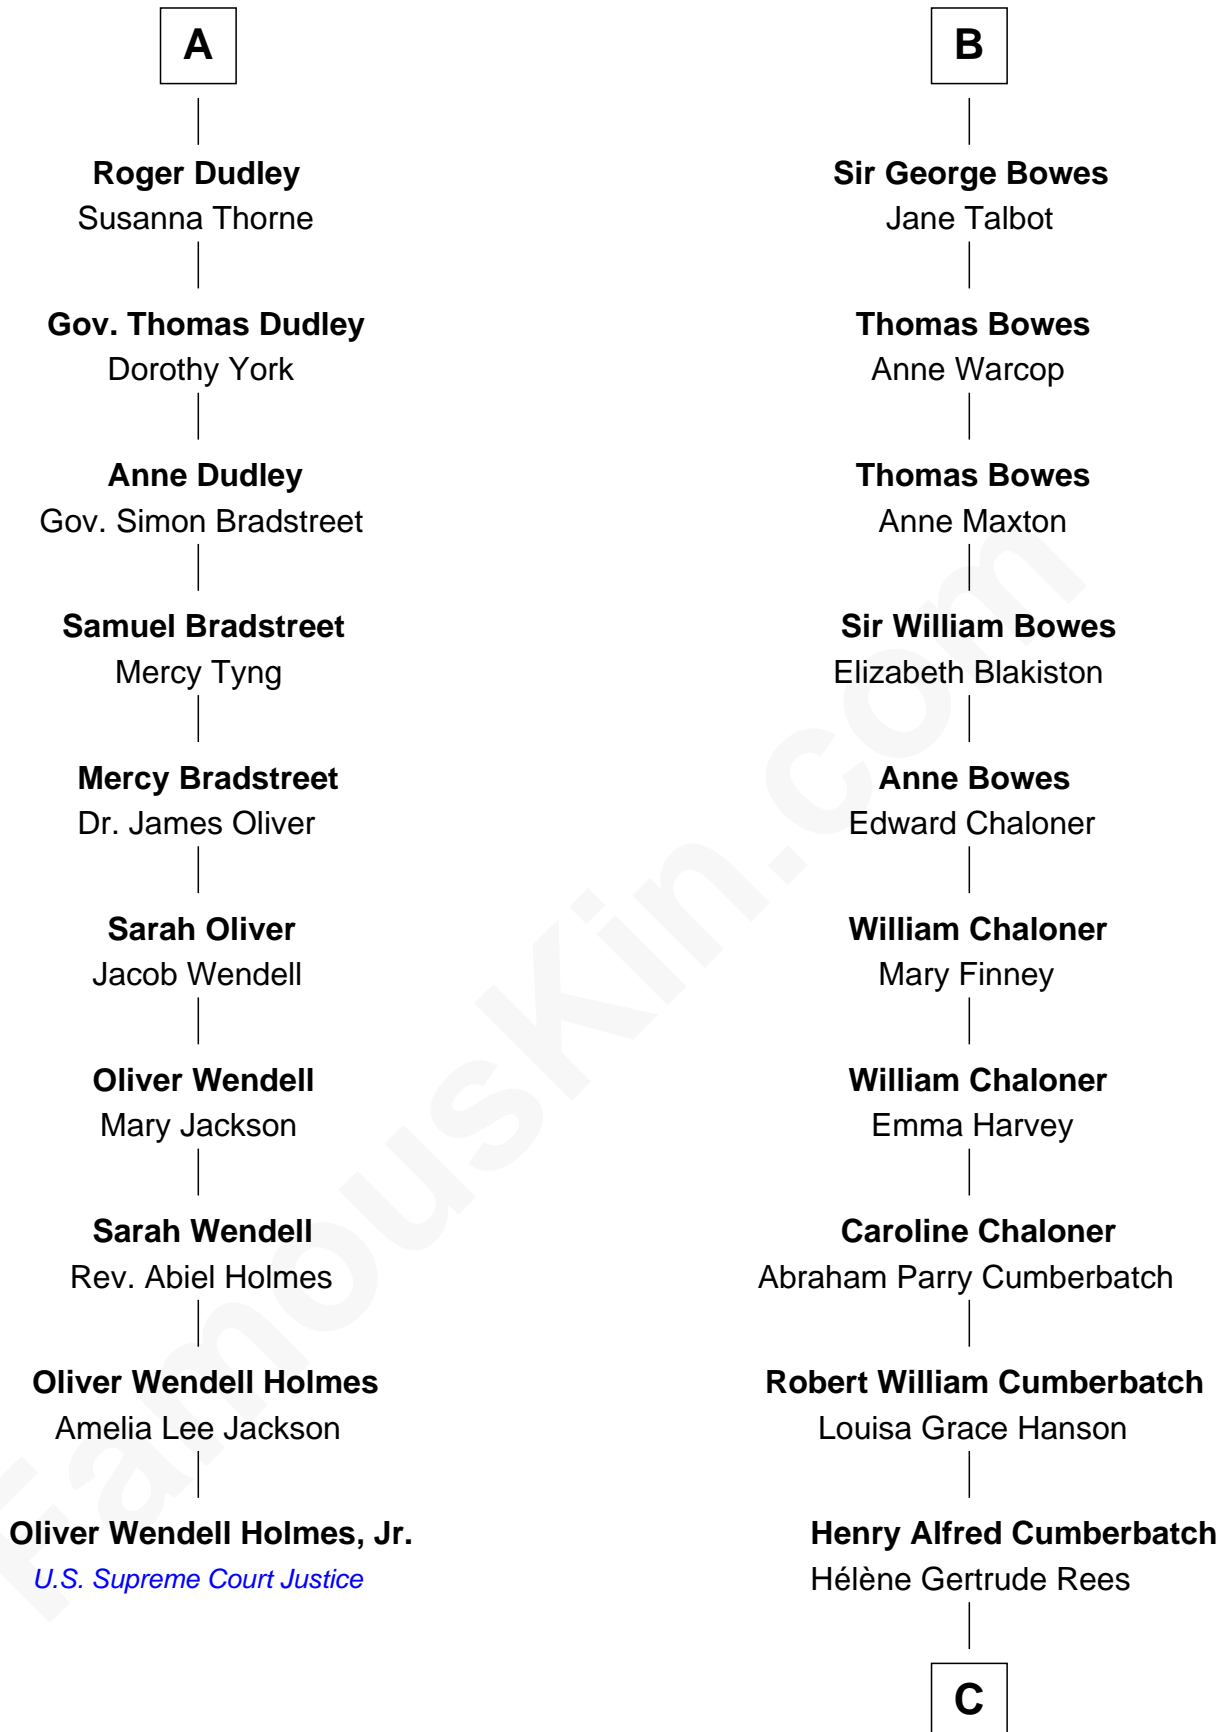

**FamousKin.com**  
**Relationship Chart of**  
**Oliver Wendell Holmes, Jr.**  
*U.S. Supreme Court Justice*

**16th cousin 3 times removed of**  
**Benedict Cumberbatch**  
*Movie, Television and Stage Actor*

C

**Henry Carlton Cumberbatch**

Pauline Ellen Laing Congdon

**Timothy Carlton Congdon Cumberbatch**

Wanda Ventham

**Benedict Cumberbatch**

*Movie, Television and Stage Actor*

FamousKin.com