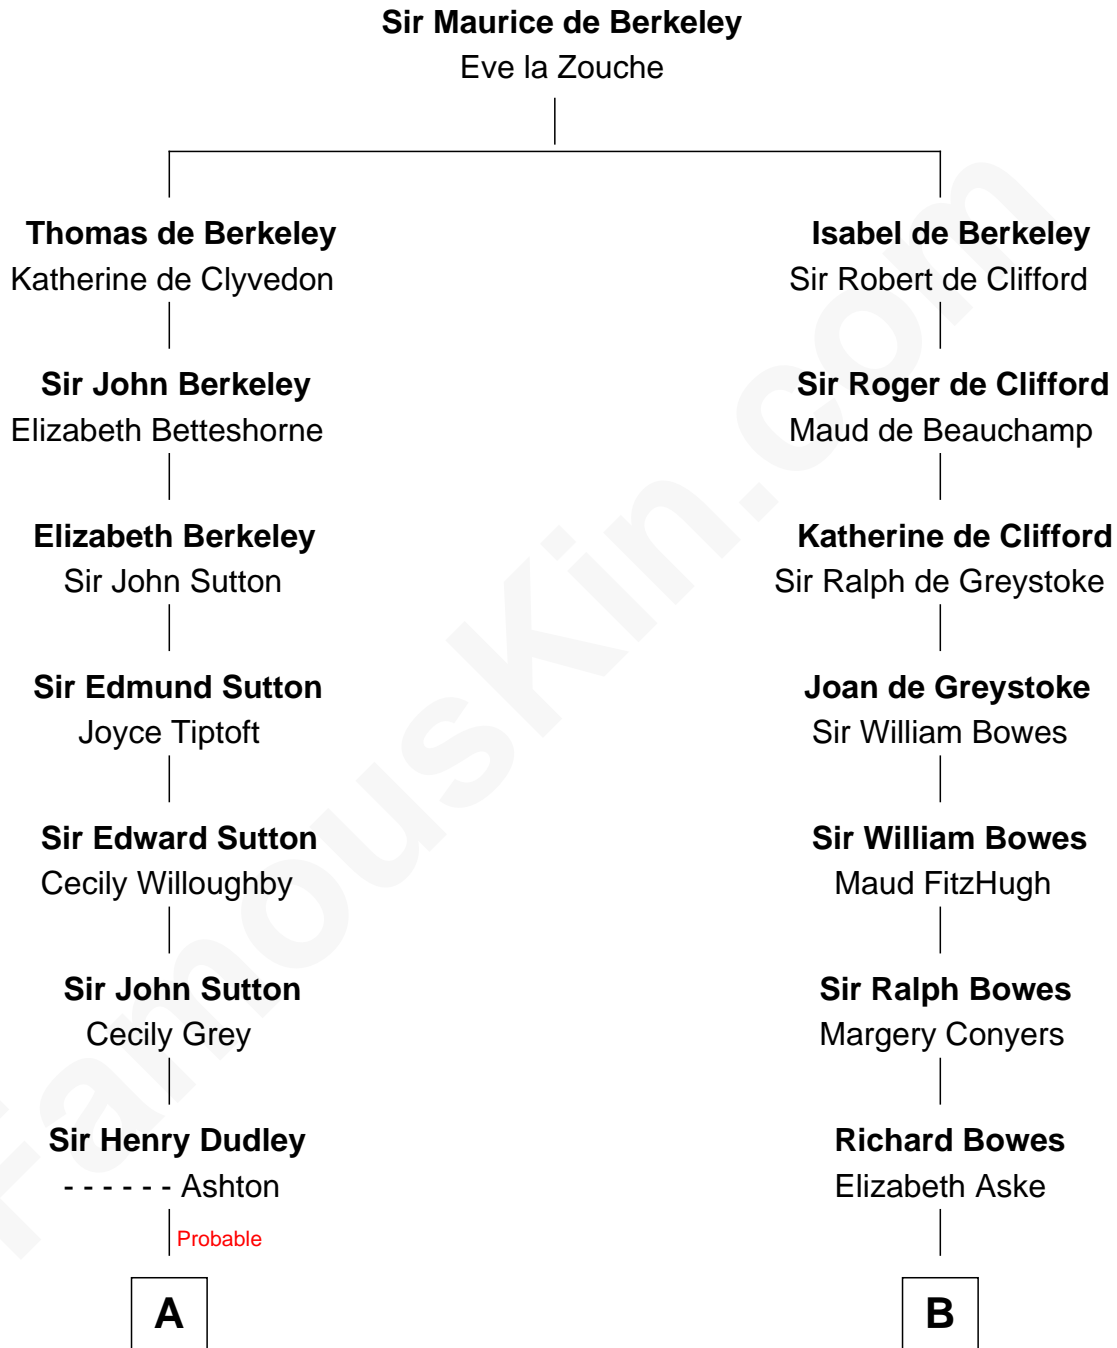

**FamousKin.com**  
**Relationship Chart of**  
**Oliver Wendell Holmes, Jr.**  
*U.S. Supreme Court Justice*

**16th cousin 3 times removed of**  
**Benedict Cumberbatch**  
*Movie, Television and Stage Actor*

C

**Henry Carlton Cumberbatch**

Pauline Ellen Laing Congdon

**Timothy Carlton Congdon Cumberbatch**

Wanda Ventham

**Benedict Cumberbatch**

*Movie, Television and Stage Actor*

FamousKin.com