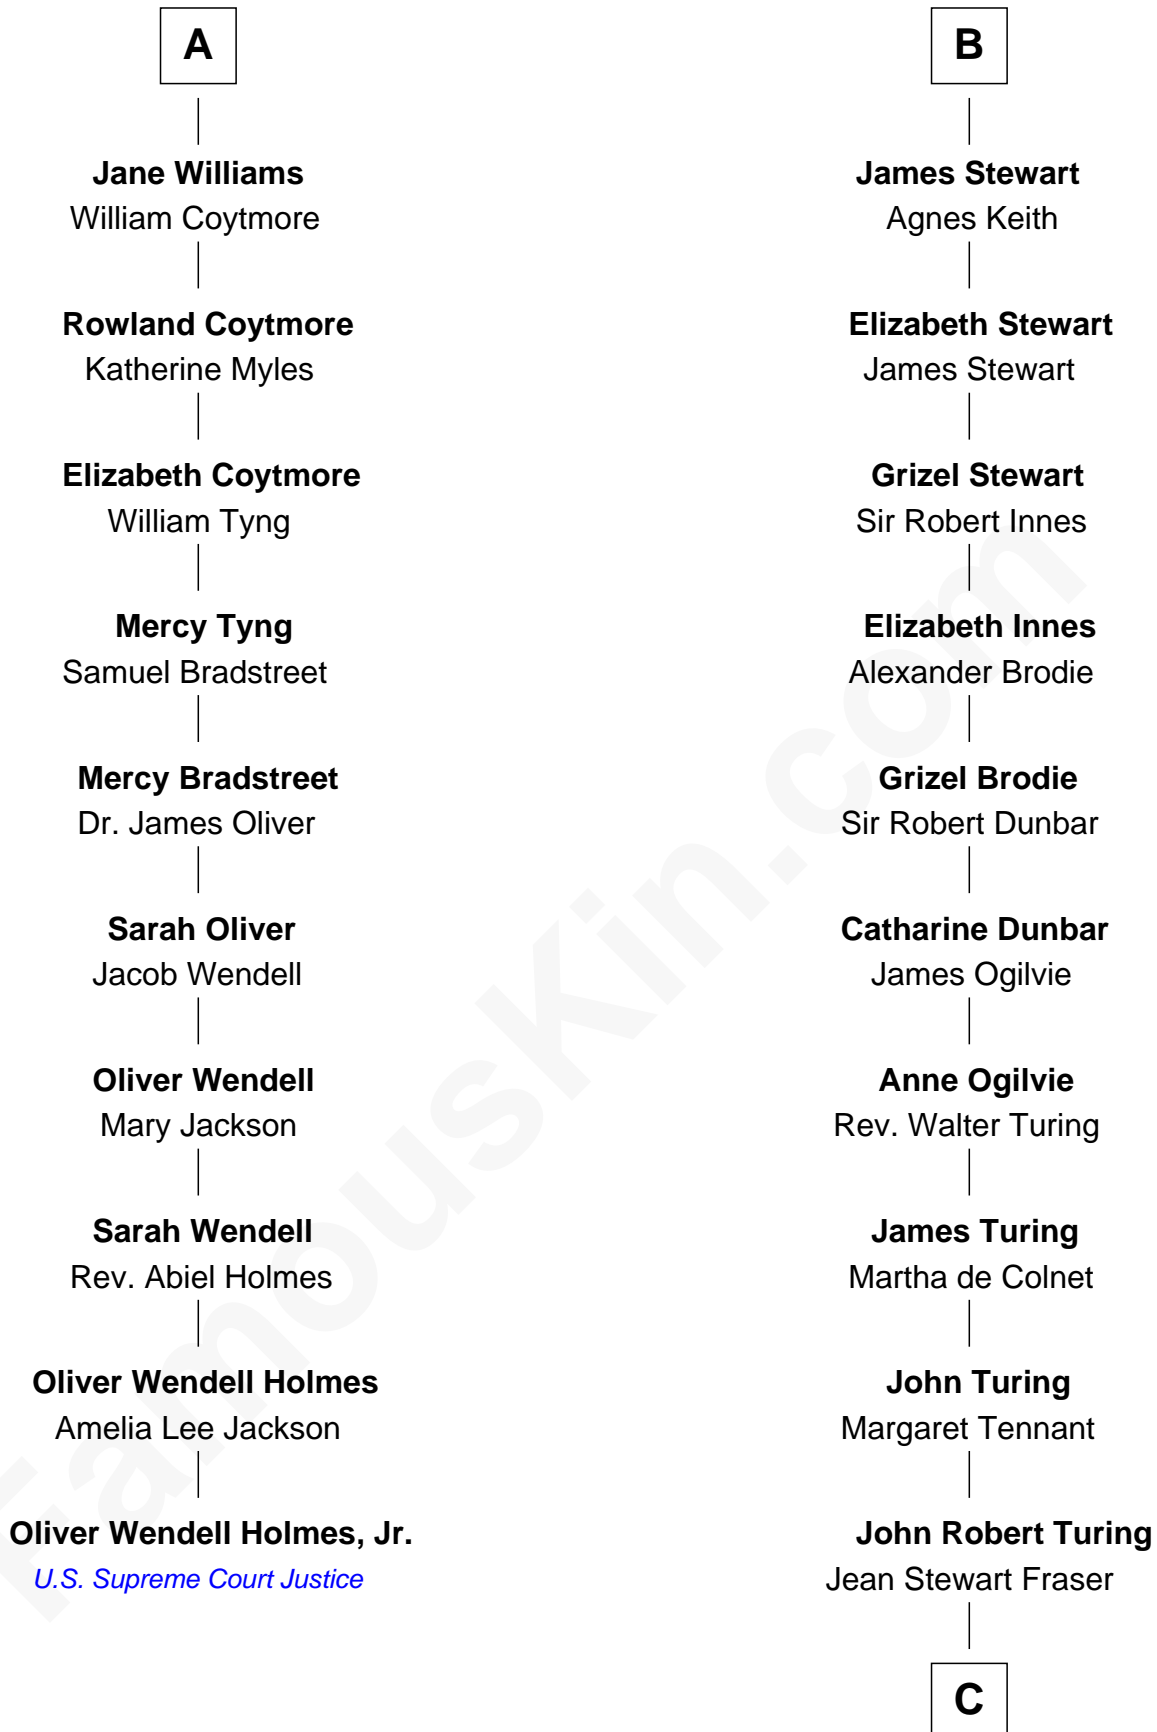

FamousKin.com
Relationship Chart of
Oliver Wendell Holmes, Jr.
U.S. Supreme Court Justice

16th cousin 3 times removed of

Alan Turing

WWII Codebreaker of Nazi Enigma Machine

Goronwy ap Ednyfed

C

Rev. John Robert Turing

Fanny Montague Boyd

Julius Matheson Turing

Ethel Sara Stoney

Alan Turing

WWII Codebreaker of Nazi Enigma Machine

FamousKin.com