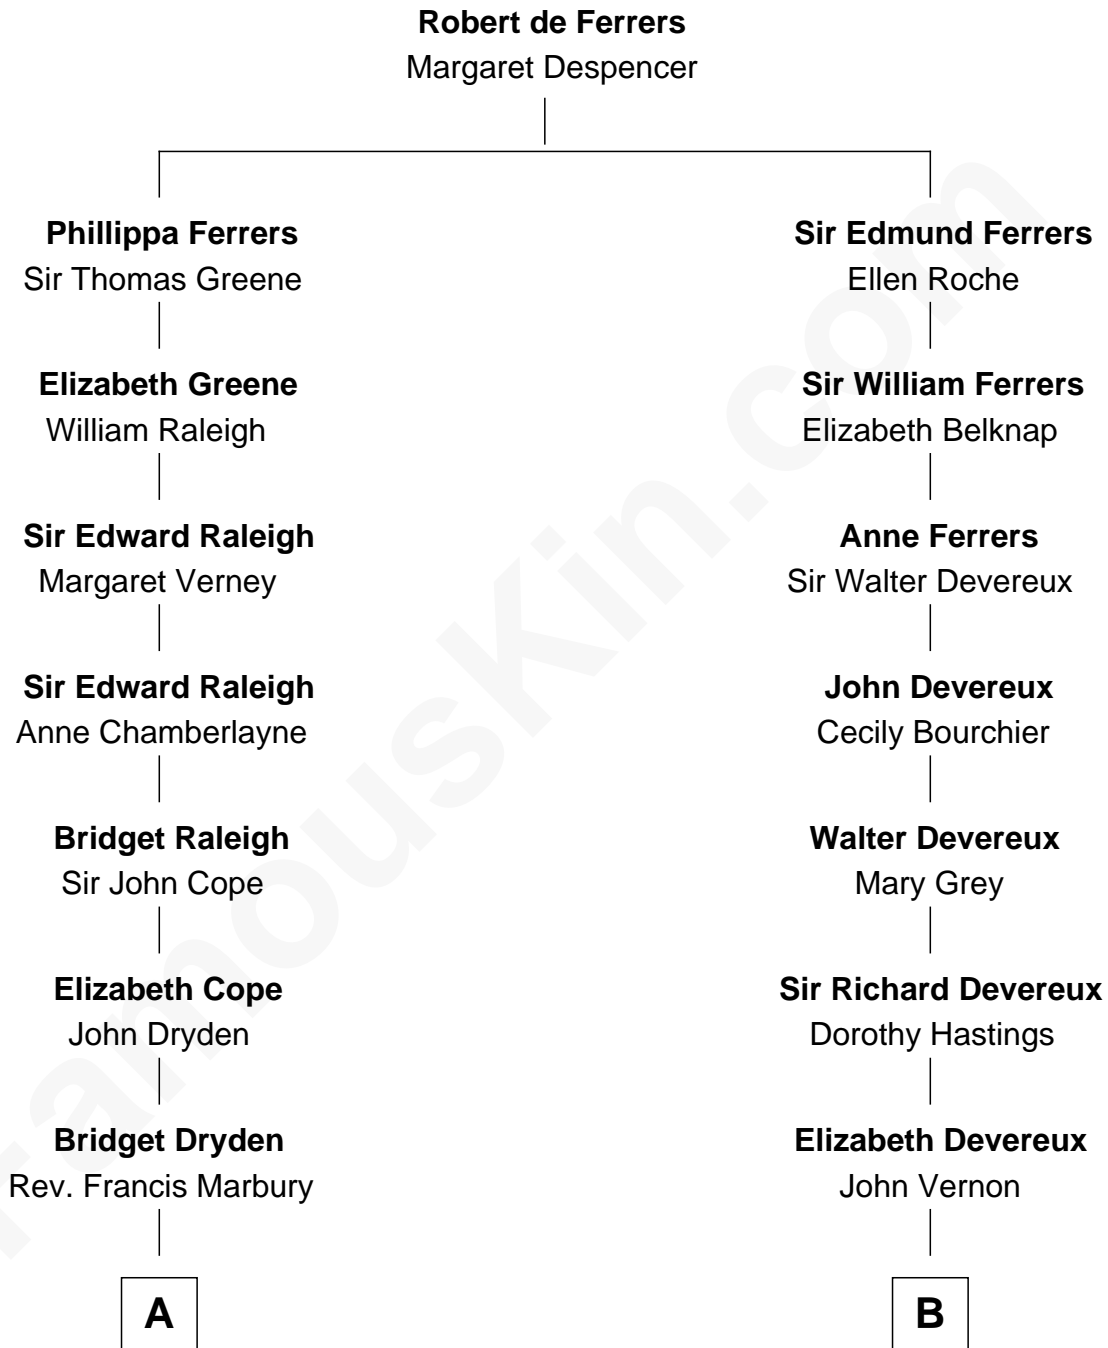

FamousKin.com
Relationship Chart of
Oliver Wendell Holmes, Jr.
U.S. Supreme Court Justice

16th cousin 2 times removed of
Queen Elizabeth II
Queen of the United Kingdom

C

Elizabeth Bowes-Lyon
George VI, King of the United Kingdom

Queen Elizabeth II
Queen of the United Kingdom

FamousKin.com