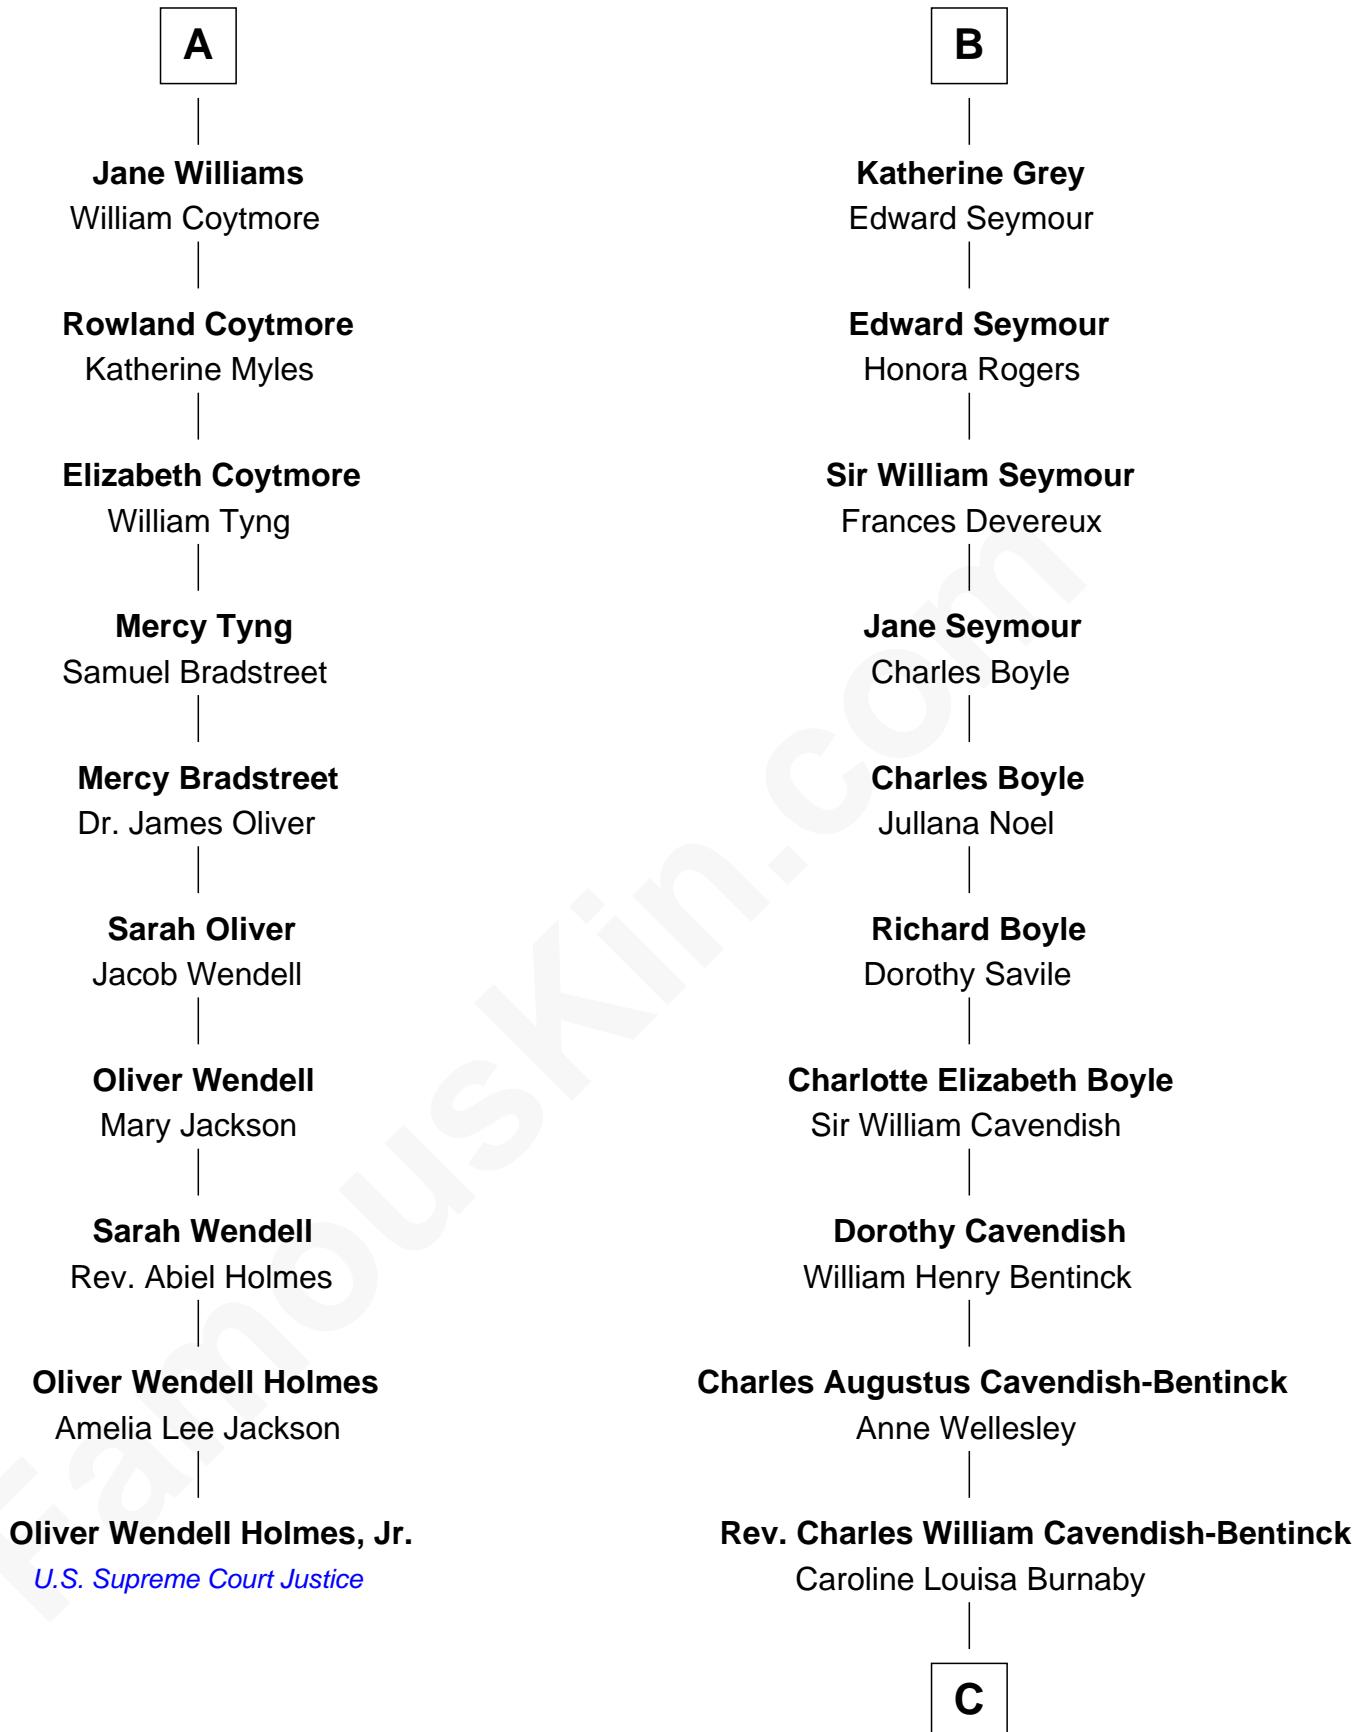

FamousKin.com
Relationship Chart of
Oliver Wendell Holmes, Jr.
U.S. Supreme Court Justice

16th cousin 3 times removed of
Queen Elizabeth II
Queen of the United Kingdom

Goronwy ap Ednyfed

C

Cecilia Nina Cavendish-Bentinck

Claude George Bowes-Lyon

Elizabeth Bowes-Lyon

George VI, King of the United Kingdom

Queen Elizabeth II

Queen of the United Kingdom

FamousKin.com