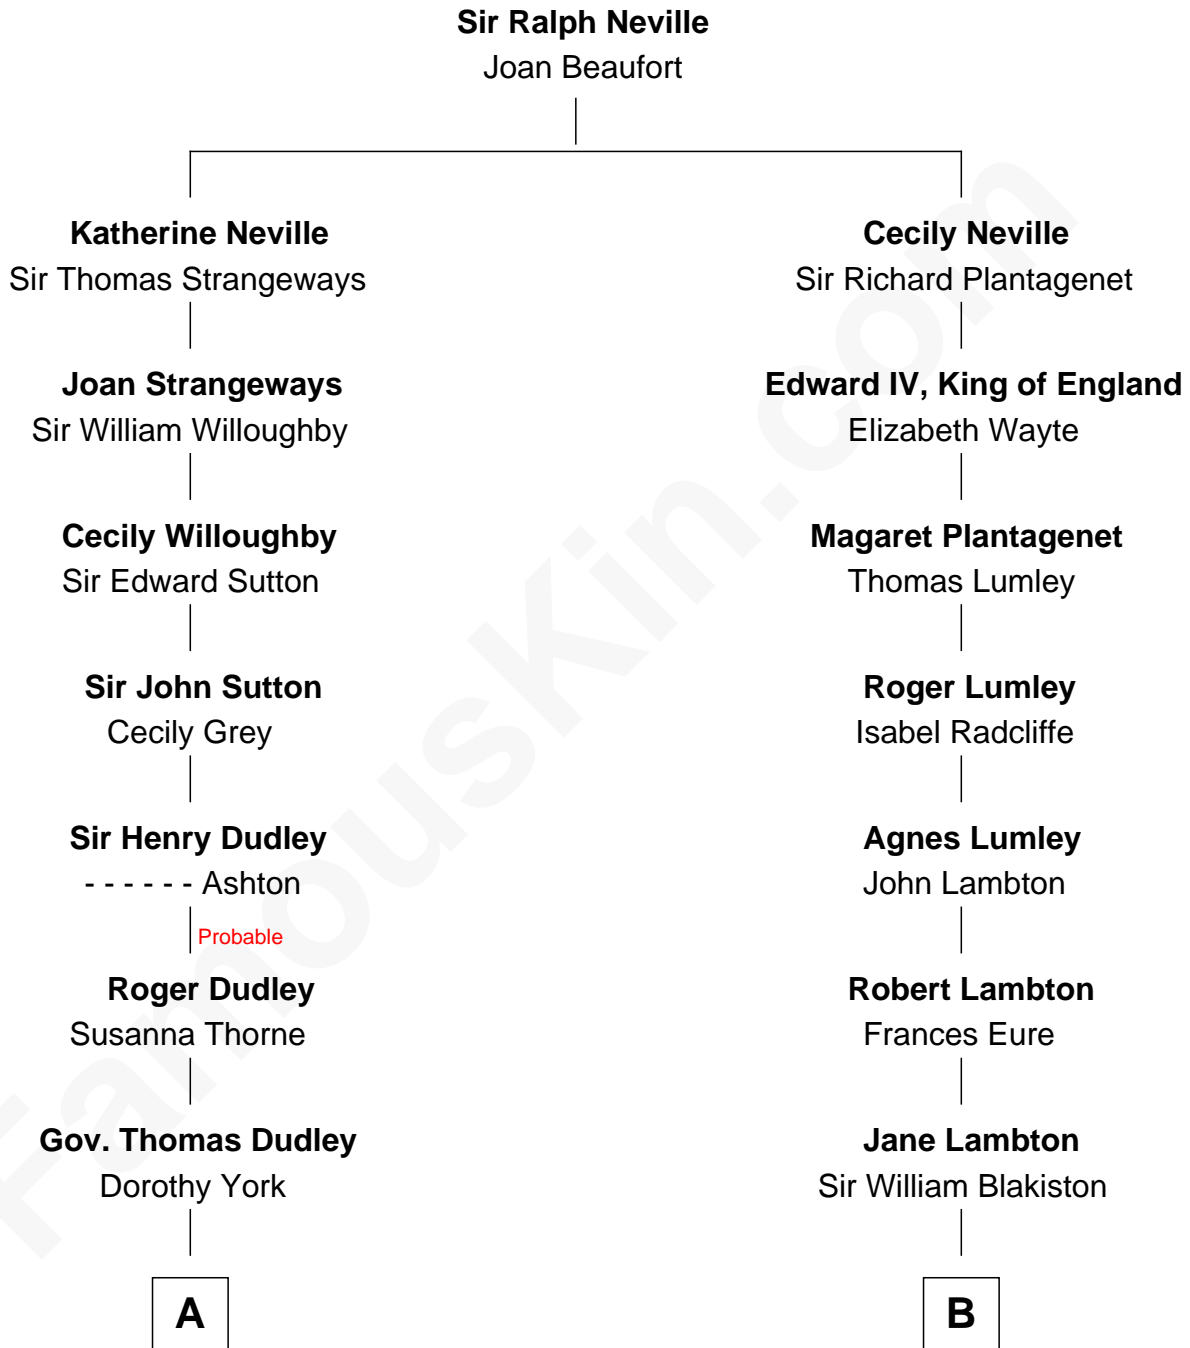

FamousKin.com
Relationship Chart of
Oliver Wendell Holmes, Jr.
U.S. Supreme Court Justice

14th cousin 3 times removed of
Queen Elizabeth II
Queen of the United Kingdom

Elizabeth II photo by [Eric Draper](#)