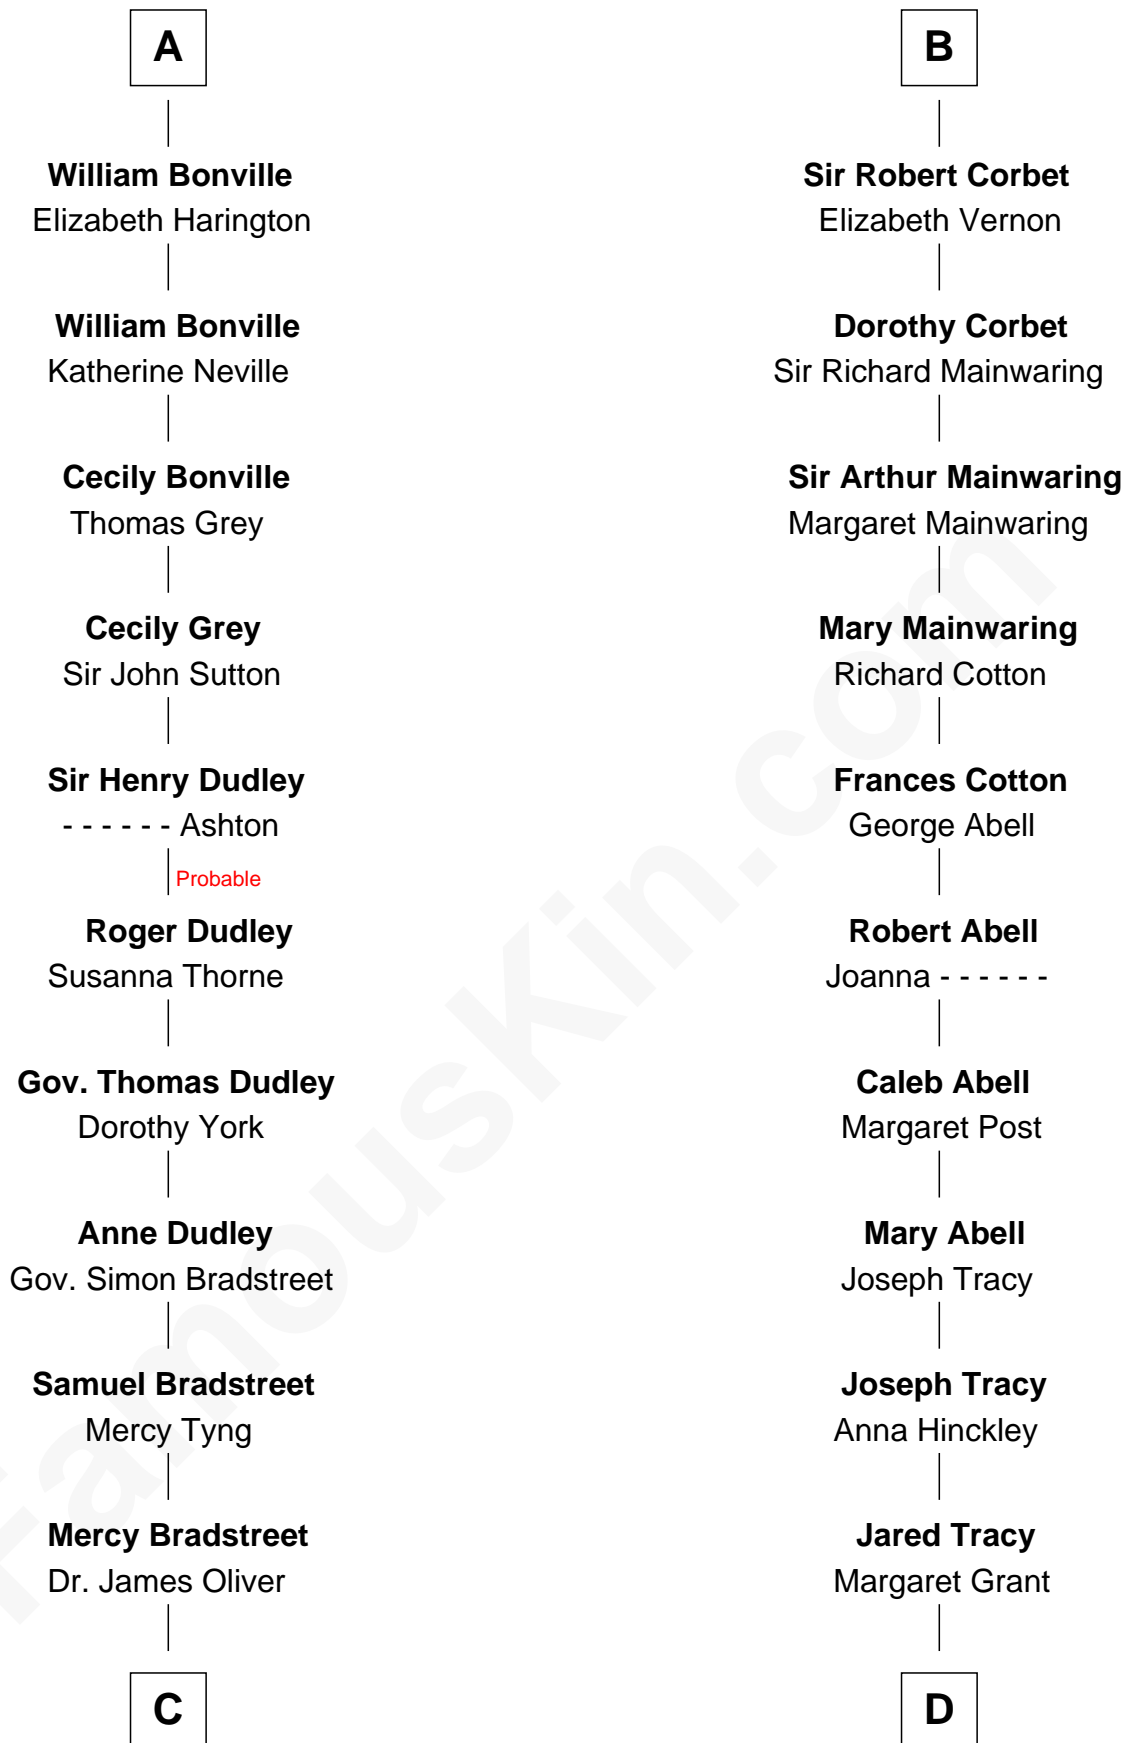

FamousKin.com
Relationship Chart of
Oliver Wendell Holmes, Jr.
U.S. Supreme Court Justice

21st cousin of
Henry Sturgis Morgan
Co-Founder of Morgan Stanley

C

Sarah Oliver
Jacob Wendell

Oliver Wendell
Mary Jackson

Sarah Wendell
Rev. Abiel Holmes

Oliver Wendell Holmes
Amelia Lee Jackson

Oliver Wendell Holmes, Jr.
U.S. Supreme Court Justice

D

William Gedney Tracy
Rachel Huntington

Charles F. Tracy
Louisa Kirkland

Frances Louisa Tracy
John Pierpont Morgan