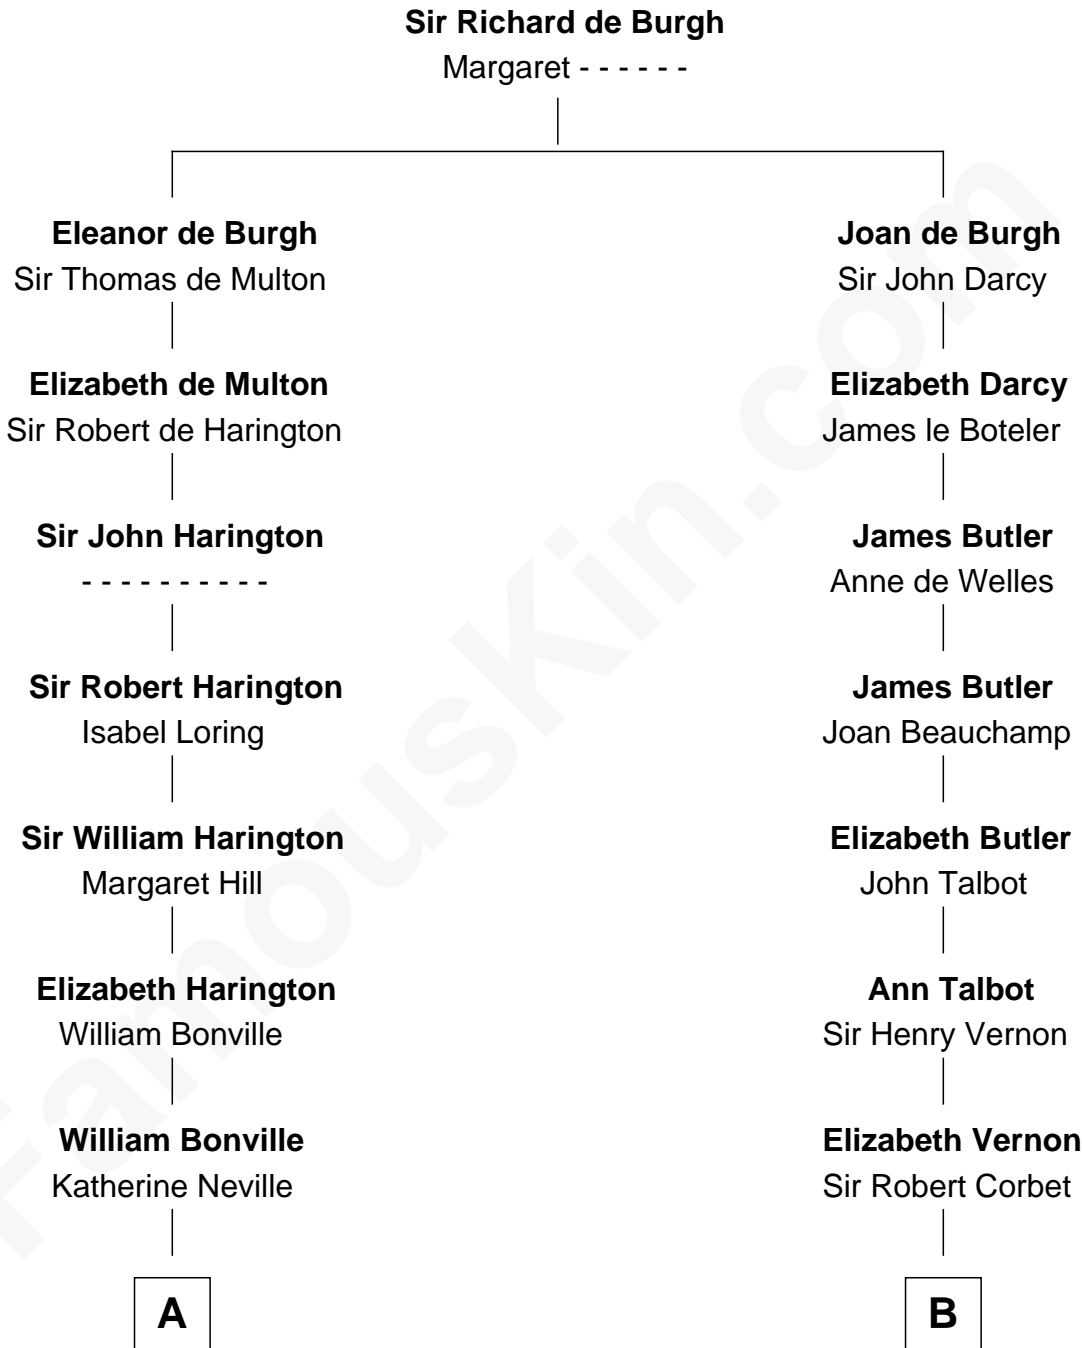

FamousKin.com
Relationship Chart of
Oliver Wendell Holmes, Jr.
U.S. Supreme Court Justice

19th cousin 1 time removed of
Henry Sturgis Morgan
Co-Founder of Morgan Stanley

C

Sarah Wendell
Rev. Abiel Holmes

Oliver Wendell Holmes
Amelia Lee Jackson

Oliver Wendell Holmes, Jr.
U.S. Supreme Court Justice

D

Charles F. Tracy
Louisa Kirkland

Frances Louisa Tracy
John Pierpont Morgan

John Pierpont Morgan
Jane Norton Grew