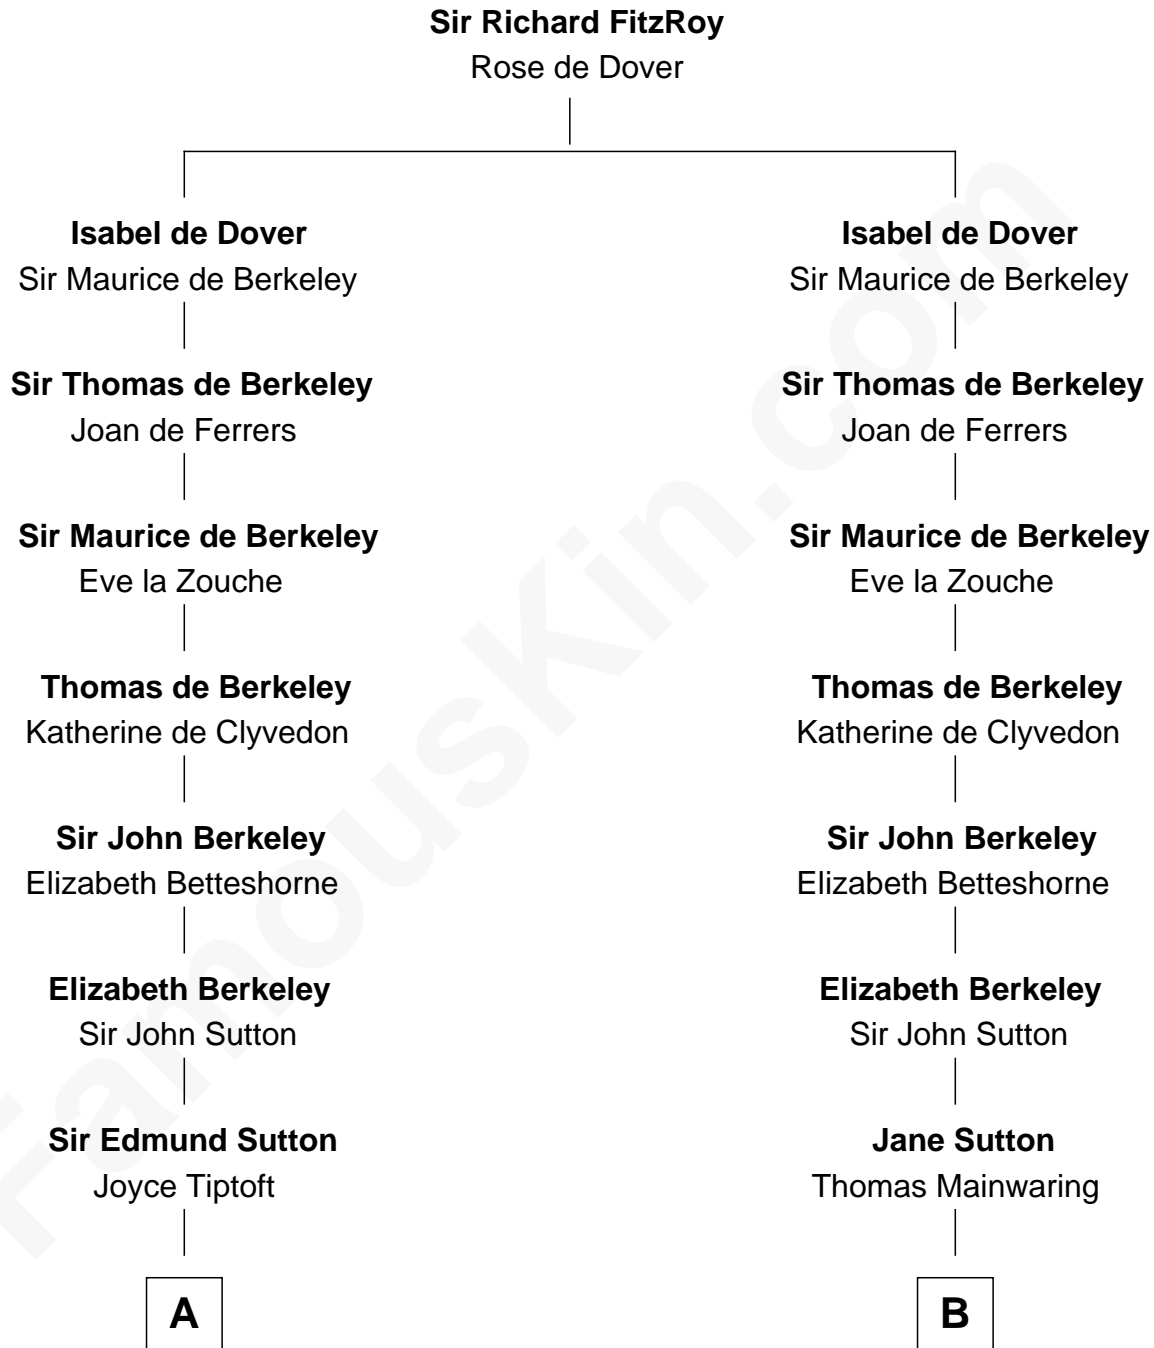

FamousKin.com
Relationship Chart of
Oliver Wendell Holmes, Jr.
U.S. Supreme Court Justice

19th cousin of
J.P. Morgan, Jr.
American Banker and Philanthropist

C

Sarah Wendell
Rev. Abiel Holmes

Oliver Wendell Holmes
Amelia Lee Jackson

Oliver Wendell Holmes, Jr.
U.S. Supreme Court Justice

D

Charles F. Tracy
Louisa Kirkland

Frances Louisa Tracy
John Pierpont Morgan

J.P. Morgan, Jr.
American Banker and Philanthropist