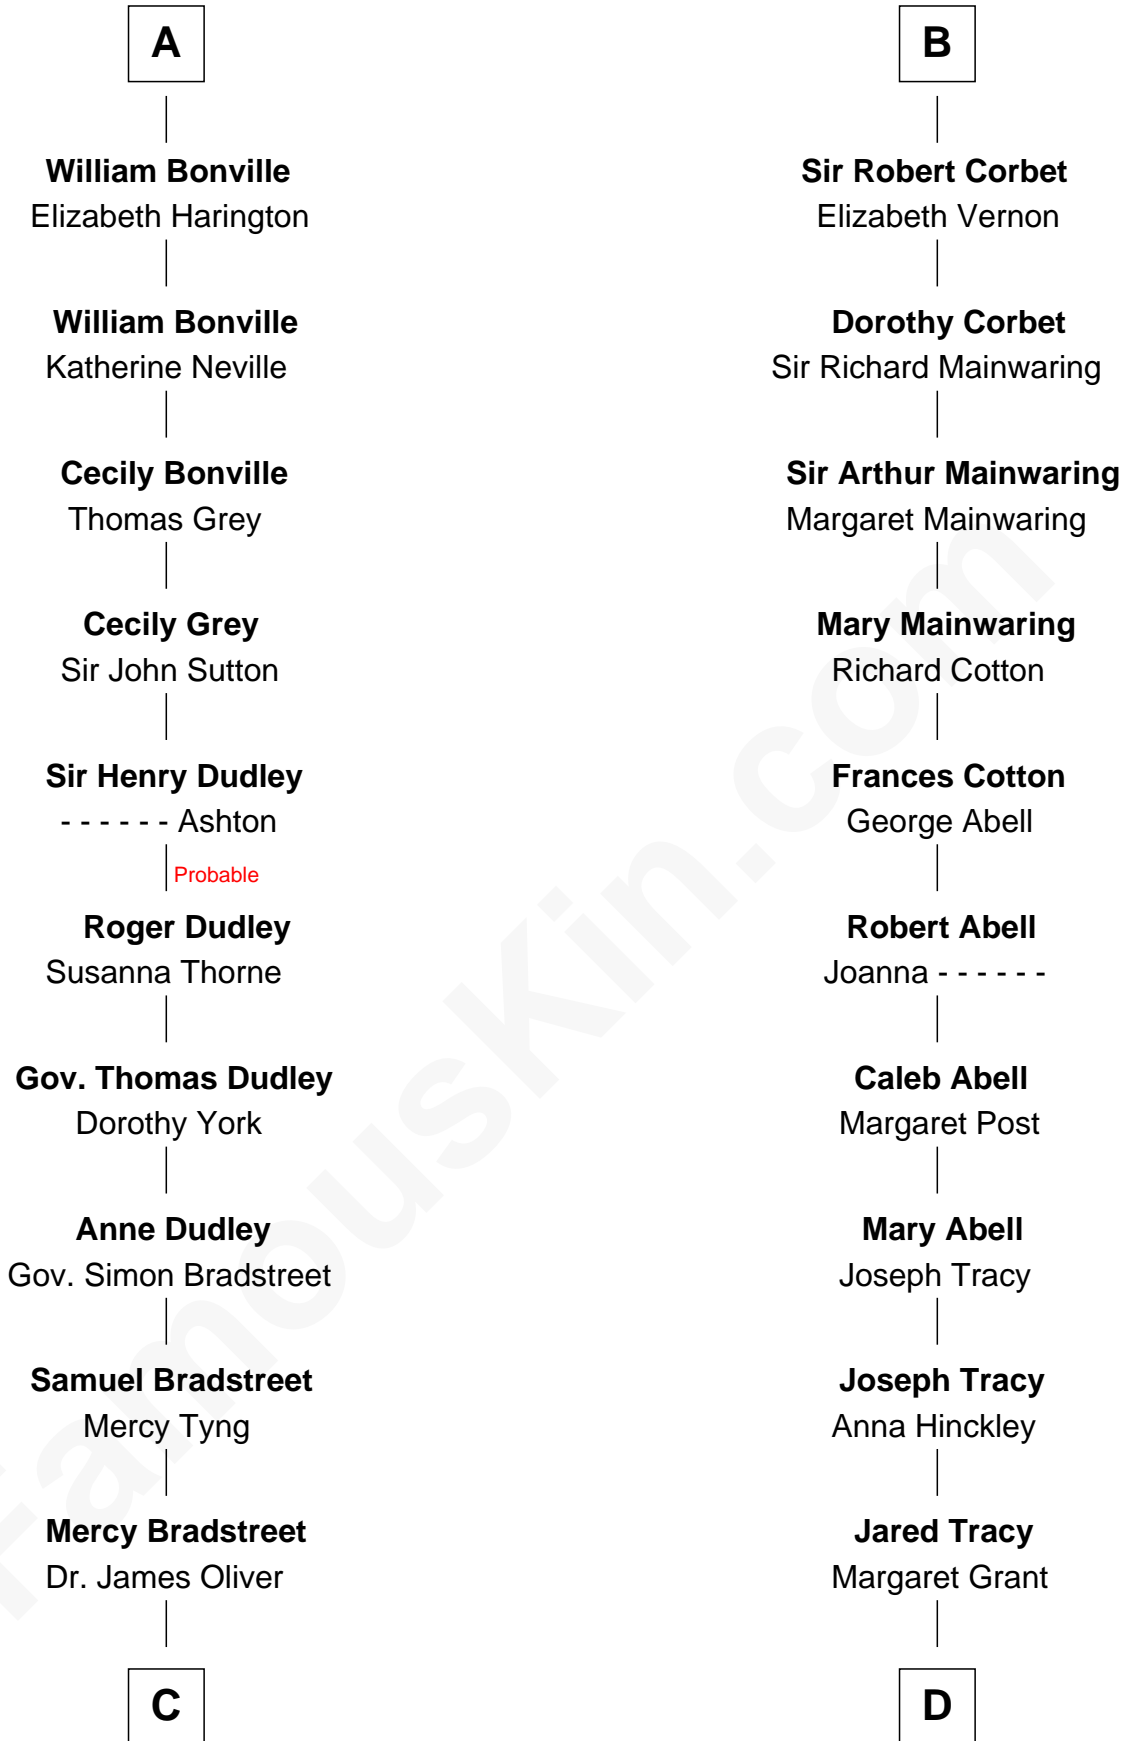

FamousKin.com
Relationship Chart of
Oliver Wendell Holmes, Jr.
U.S. Supreme Court Justice

20th cousin 1 time removed of

J.P. Morgan, Jr.
American Banker and Philanthropist

C

Sarah Oliver
Jacob Wendell

Oliver Wendell
Mary Jackson

Sarah Wendell
Rev. Abiel Holmes

Oliver Wendell Holmes
Amelia Lee Jackson

Oliver Wendell Holmes, Jr.
U.S. Supreme Court Justice

D

William Gedney Tracy
Rachel Huntington

Charles F. Tracy
Louisa Kirkland

Frances Louisa Tracy
John Pierpont Morgan