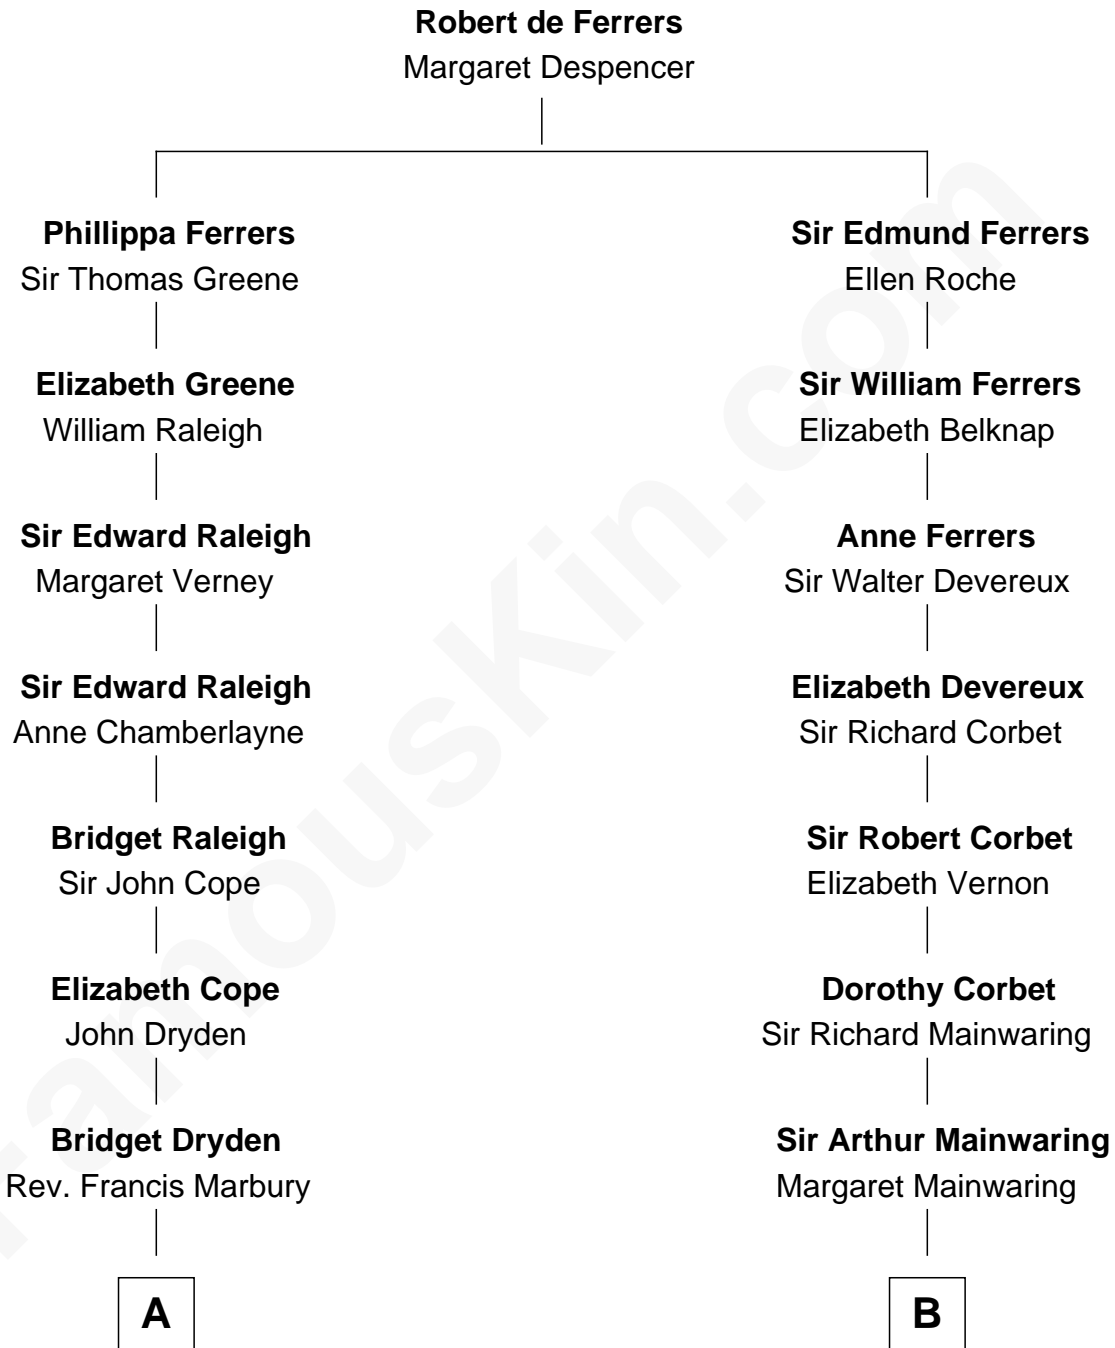

FamousKin.com
Relationship Chart of
Oliver Wendell Holmes, Jr.
U.S. Supreme Court Justice

16th cousin 1 time removed of

J.P. Morgan, Jr.
American Banker and Philanthropist

A

Anne Marbury
William Hutchinson

Faith Hutchinson
Thomas Savage

Habijah Savage
Hannah Tyng

Hannah Savage
Nathaniel Gookin

Nathaniel Gookin
Dorothy Cotton

Hannah Gookin
Patrick Tracy

Hannah Tracy
Jonathan Jackson

Charles Jackson
Frances Cabot

Amelia Lee Jackson
Oliver Wendell Holmes

Oliver Wendell Holmes, Jr.
U.S. Supreme Court Justice

B

Mary Mainwaring
Richard Cotton

Frances Cotton
George Abell

Robert Abell
Joanna -----

Caleb Abell
Margaret Post