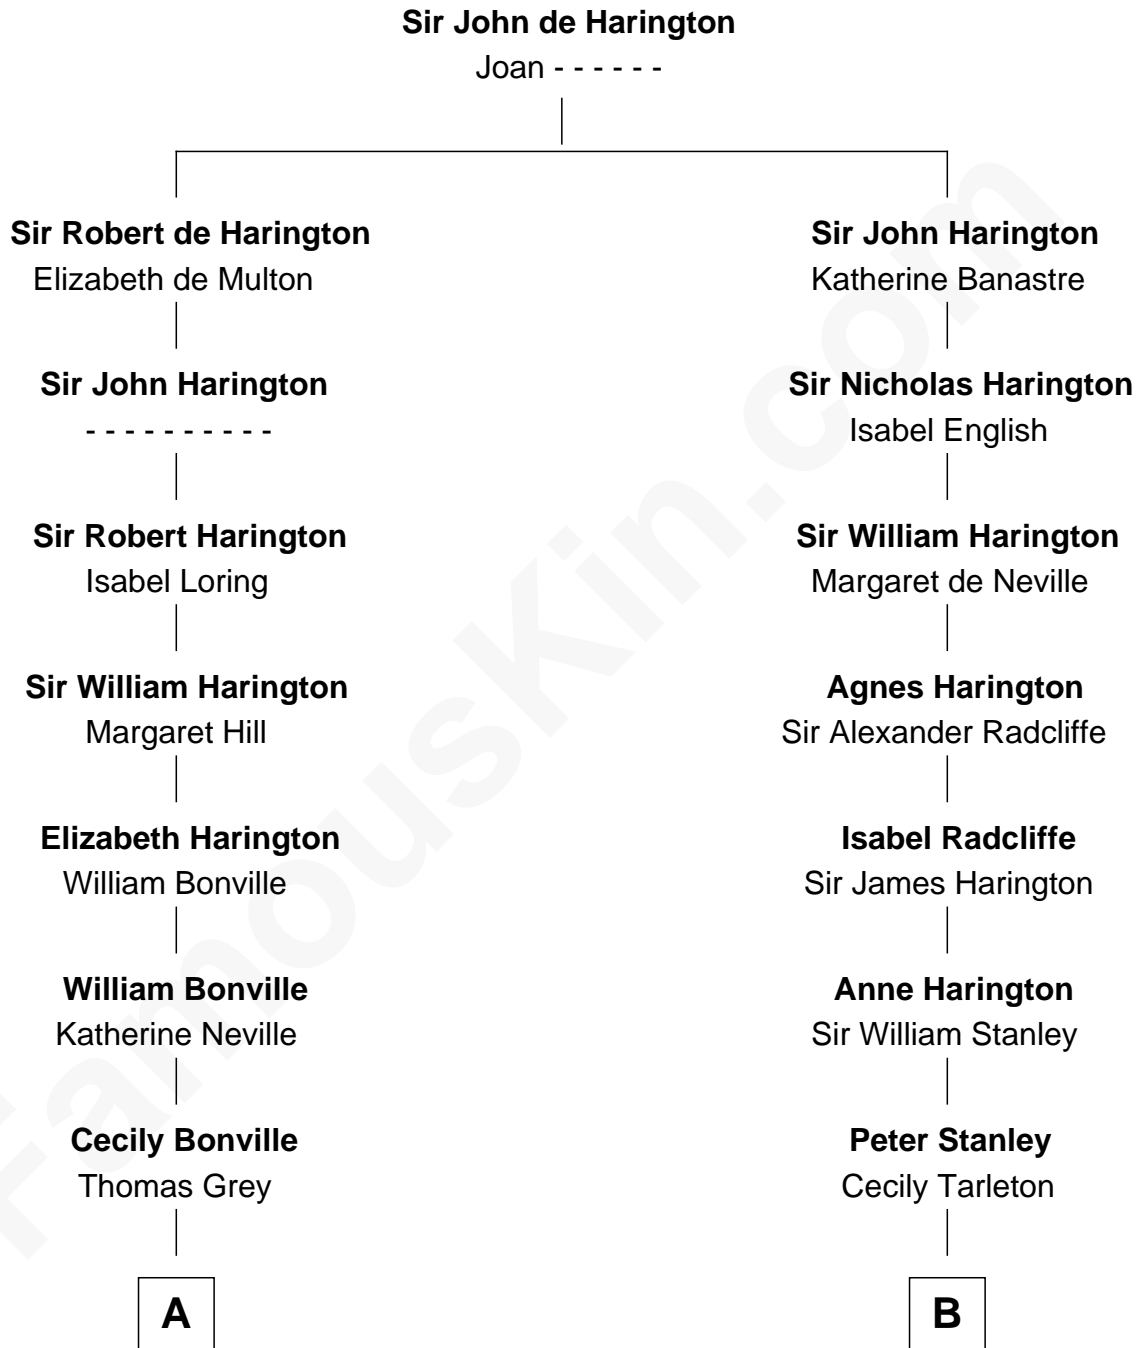

**FamousKin.com**  
**Relationship Chart of**  
**Oliver Wendell Holmes, Jr.**  
*U.S. Supreme Court Justice*

**15th cousin 3 times removed of**  
**Fitzhugh Lee**  
*40th Governor of Virginia*

**C**

—  
**Oliver Wendell Holmes**

Amelia Lee Jackson

—  
**Oliver Wendell Holmes, Jr.**

*U.S. Supreme Court Justice*

FamousKin.com