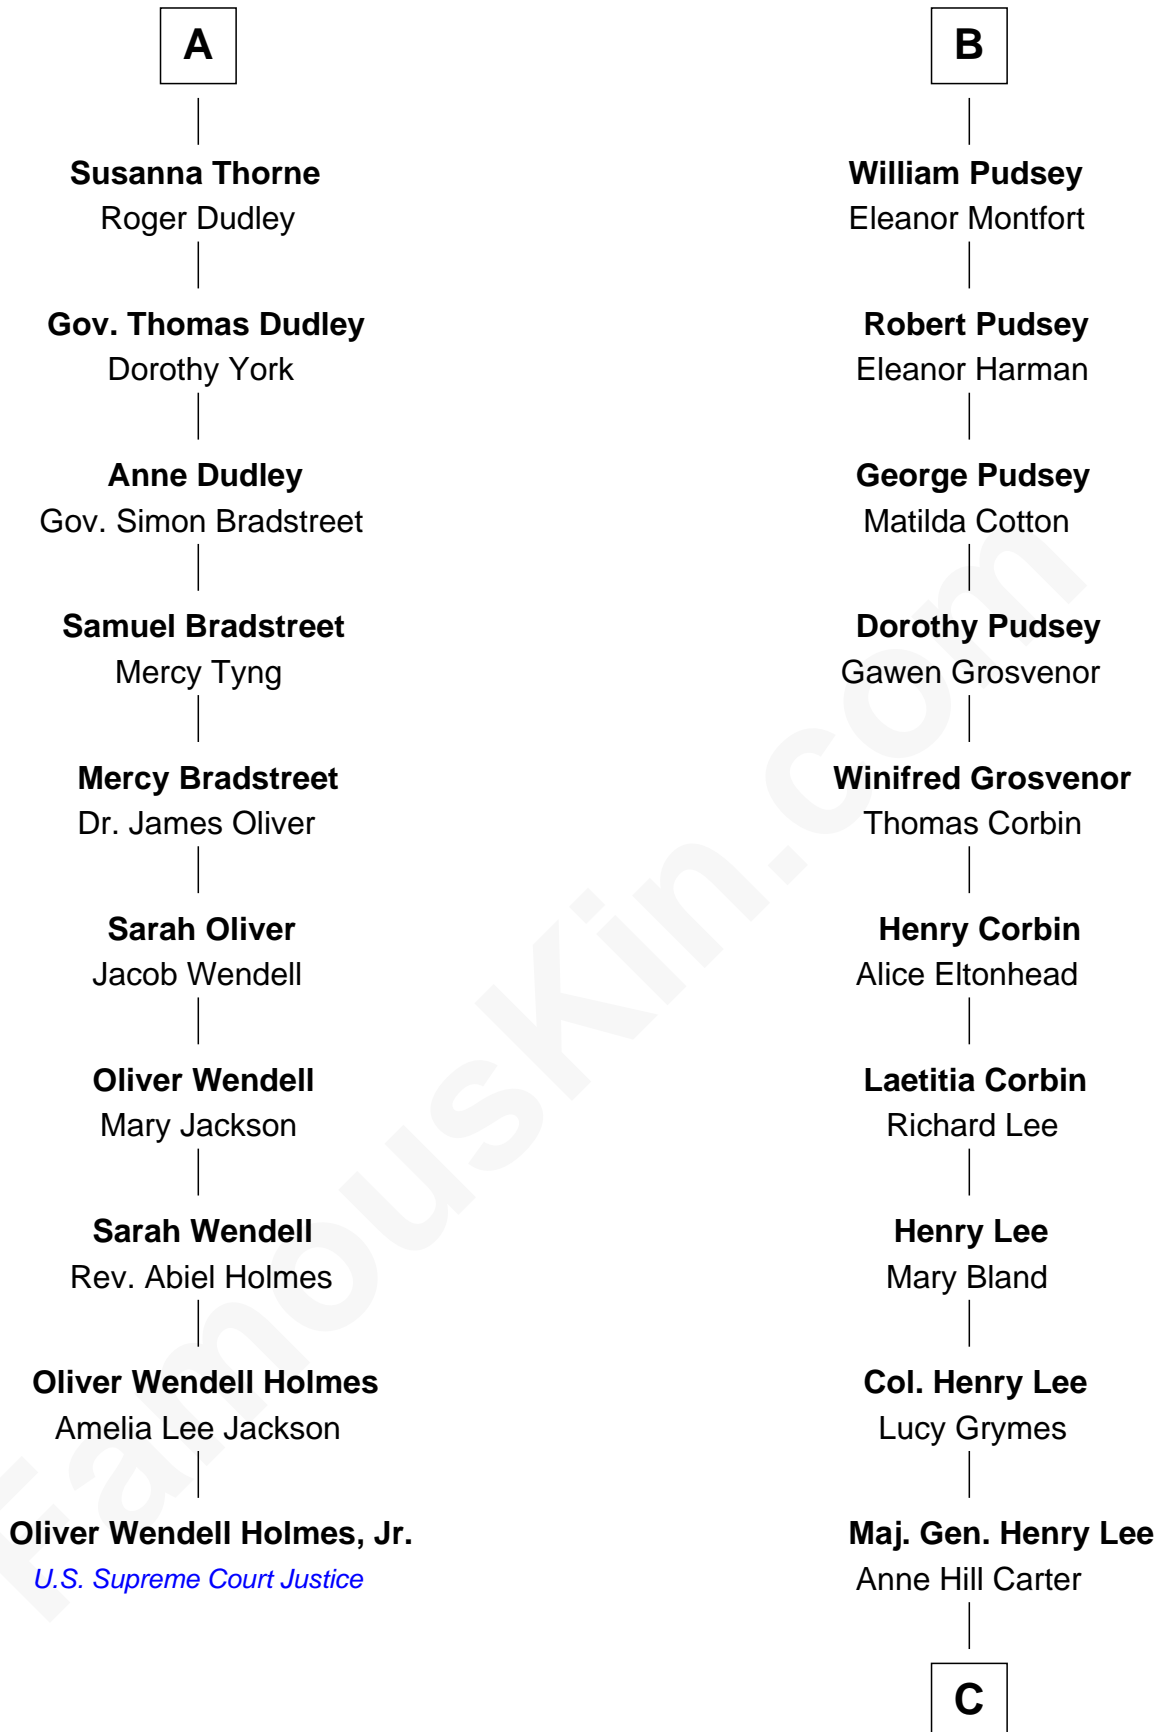

**FamousKin.com**  
**Relationship Chart of**  
**Oliver Wendell Holmes, Jr.**  
*U.S. Supreme Court Justice*

**16th cousin 2 times removed of**  
**Fitzhugh Lee**  
*40th Governor of Virginia*

C

|  
**Sydney Smith Lee**

Anna Maria Mason

|  
**Fitzhugh Lee**

*40th Governor of Virginia*

FamousKin.com