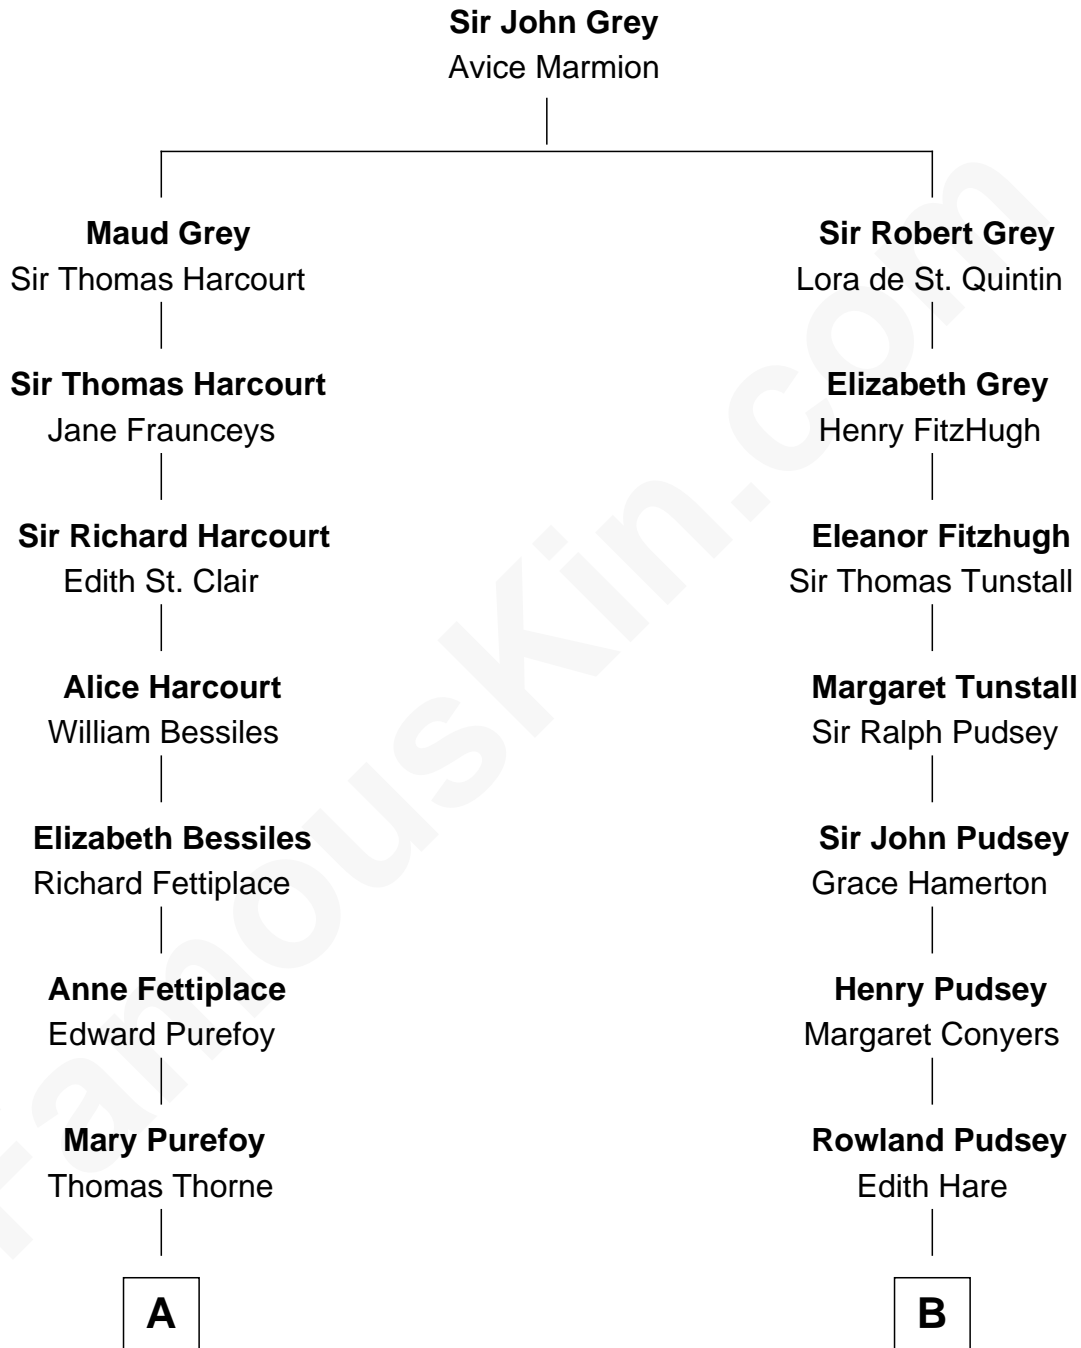

**FamousKin.com**  
**Relationship Chart of**  
**Oliver Wendell Holmes, Jr.**  
*U.S. Supreme Court Justice*

**16th cousin 2 times removed of**  
**Fitzhugh Lee**  
*40th Governor of Virginia*

C

|  
**Sydney Smith Lee**

Anna Maria Mason

|  
**Fitzhugh Lee**

*40th Governor of Virginia*

FamousKin.com