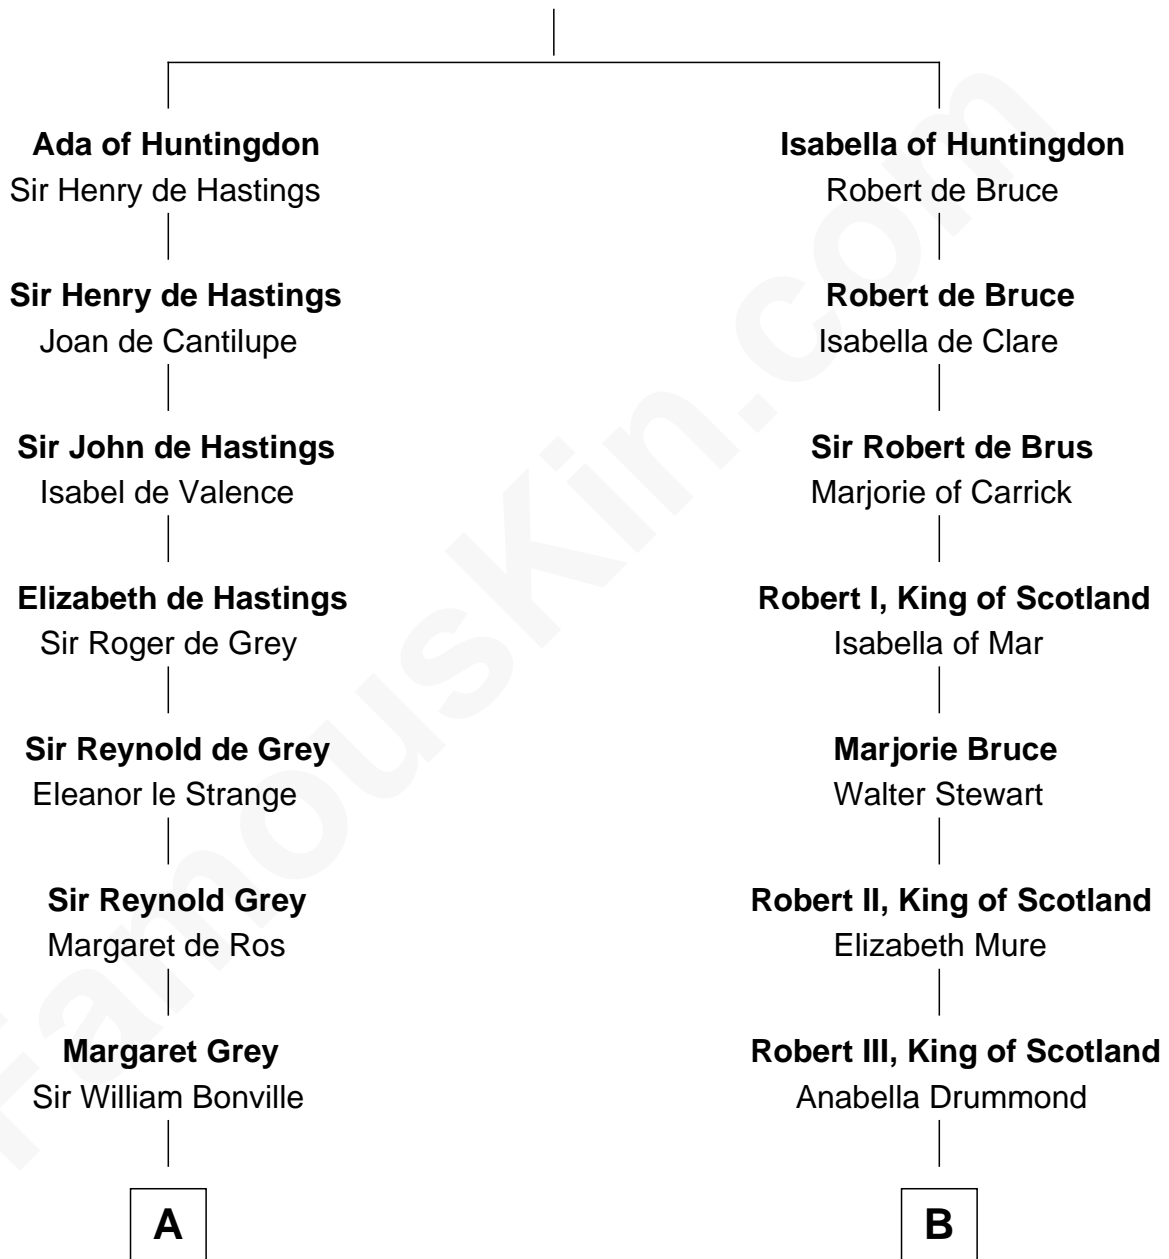

## Relationship Chart of Oliver Wendell Holmes, Jr.

*U.S. Supreme Court Justice*

21st cousin of

**Fitzhugh Lee**

*40th Governor of Virginia*

**David of Huntingdon**

Maud of Chester

**C**

**Sarah Oliver**  
Jacob Wendell

**Oliver Wendell**  
Mary Jackson

**Sarah Wendell**  
Rev. Abiel Holmes

**Oliver Wendell Holmes**  
Amelia Lee Jackson

**Oliver Wendell Holmes, Jr.**  
*U.S. Supreme Court Justice*