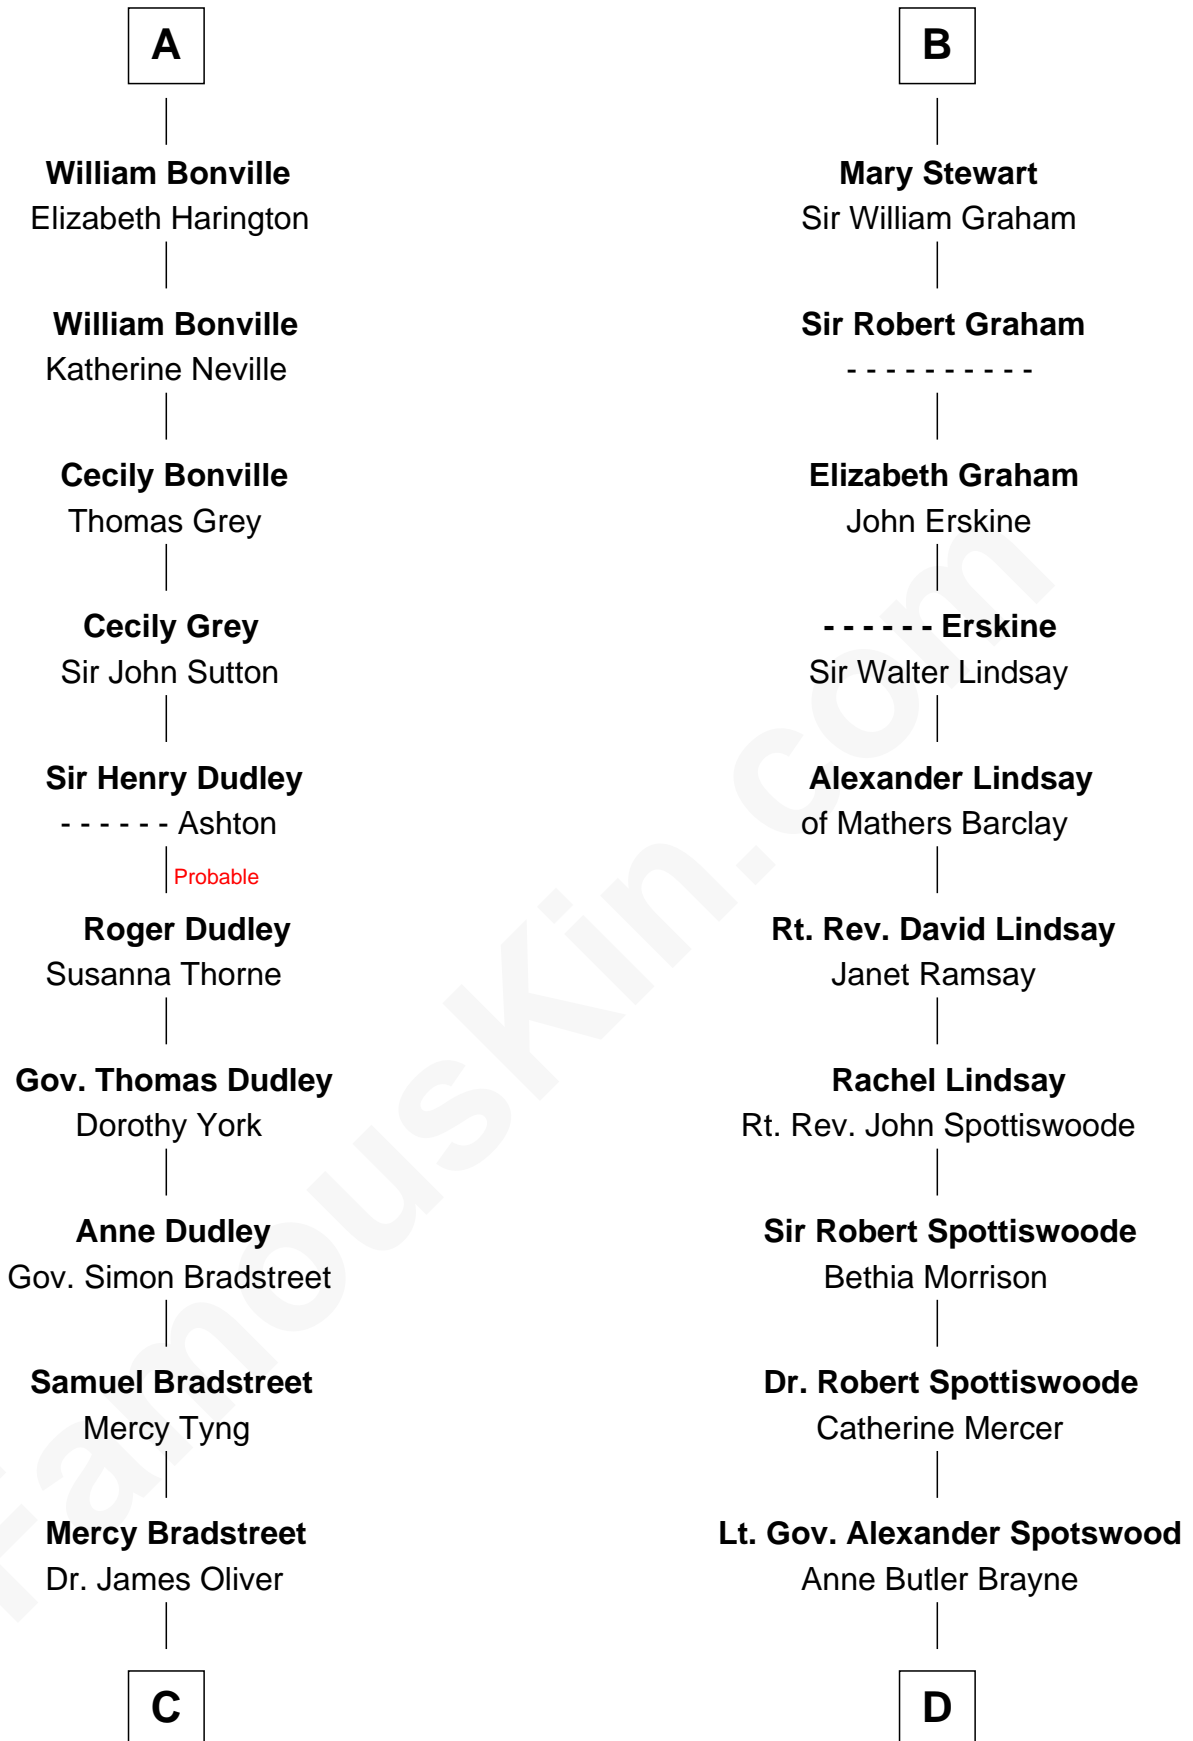

## Relationship Chart of Oliver Wendell Holmes, Jr.

*U.S. Supreme Court Justice*

21st cousin of

**Fitzhugh Lee**

*40th Governor of Virginia*

**David of Huntingdon**

Maud of Chester

**C**

**Sarah Oliver**  
Jacob Wendell

**Oliver Wendell**  
Mary Jackson

**Sarah Wendell**  
Rev. Abiel Holmes

**Oliver Wendell Holmes**  
Amelia Lee Jackson

**Oliver Wendell Holmes, Jr.**  
*U.S. Supreme Court Justice*