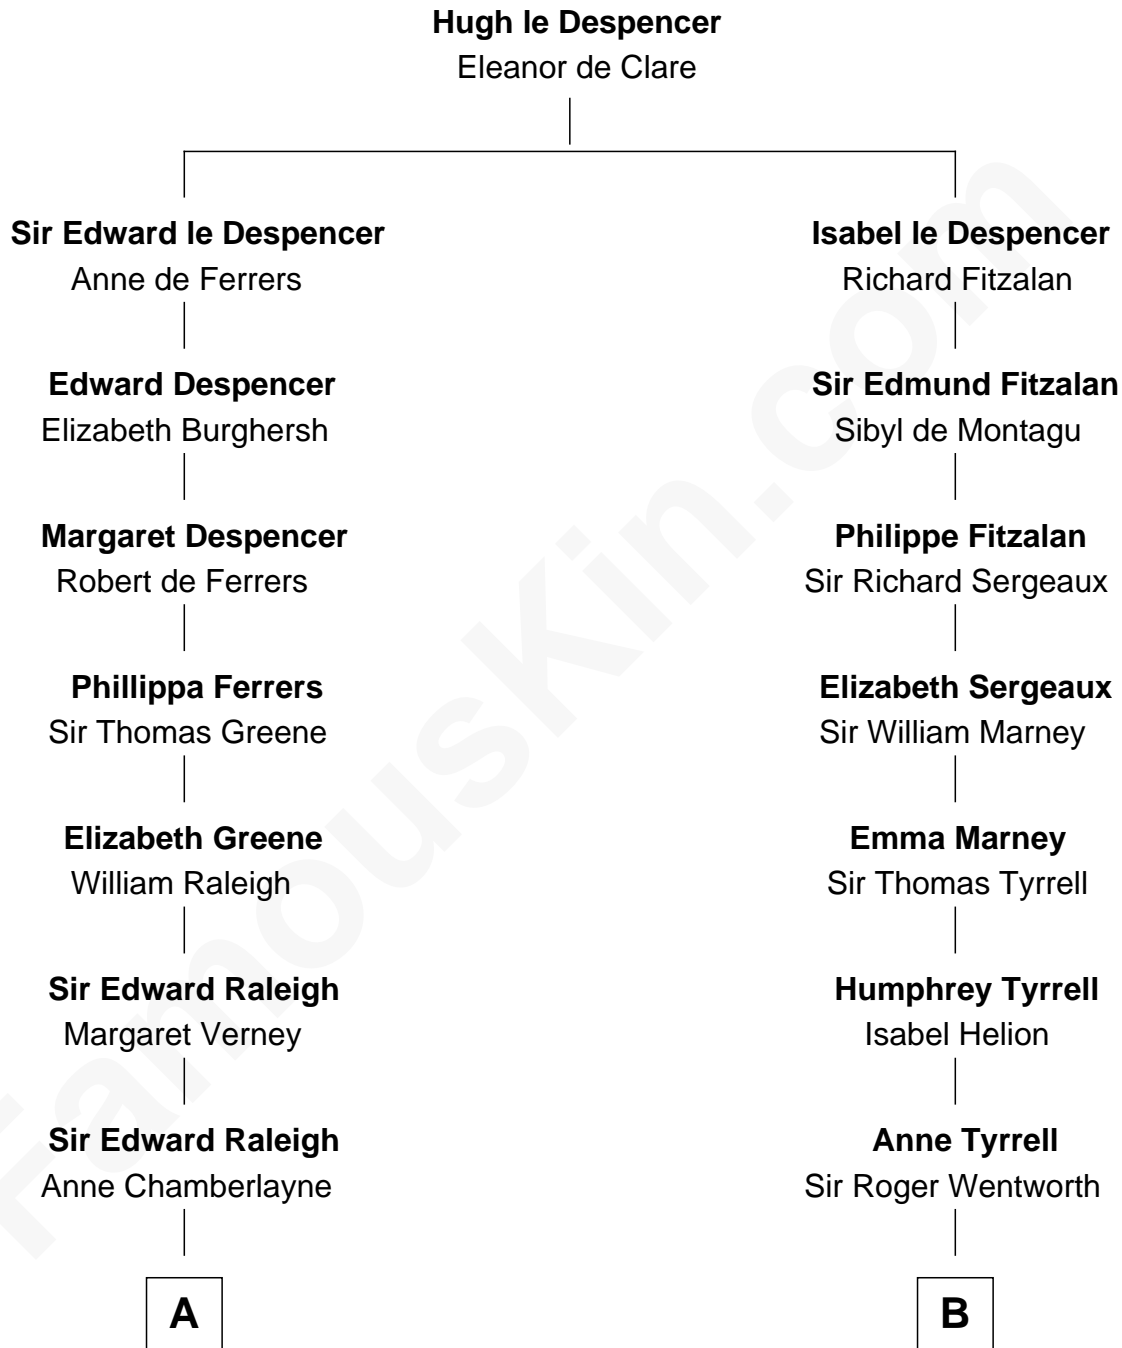

**FamousKin.com**  
**Relationship Chart of**  
**Oliver Wendell Holmes, Jr.**  
*U.S. Supreme Court Justice*

**18th cousin 1 time removed of**  
**Fitzhugh Lee**  
*40th Governor of Virginia*

**C**

**Charles Jackson**

Frances Cabot

**Amelia Lee Jackson**

Oliver Wendell Holmes

**Oliver Wendell Holmes, Jr.**

*U.S. Supreme Court Justice*

**D**

**Sydney Smith Lee**

Anna Maria Mason

**Fitzhugh Lee**

*40th Governor of Virginia*

FamousKin.com