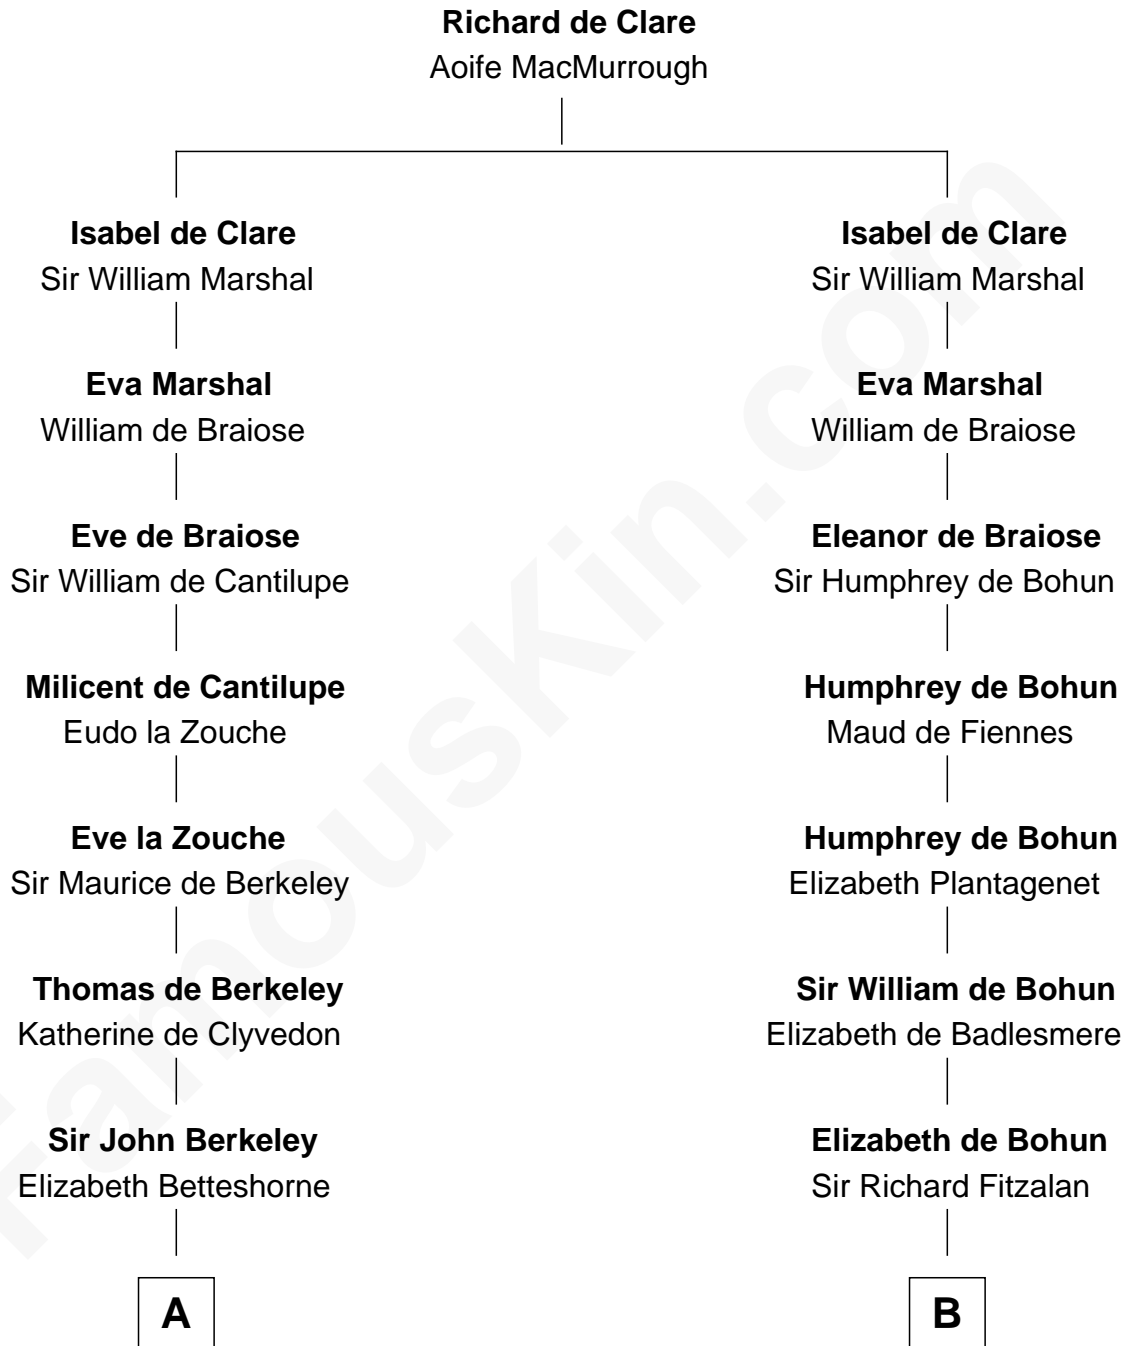

**FamousKin.com**  
**Relationship Chart of**  
**Oliver Wendell Holmes, Jr.**  
*U.S. Supreme Court Justice*

**19th cousin 2 times removed of**  
**Thomas Sim Lee**  
*2nd and 7th Governor of Maryland*

**C**

**Sarah Oliver**  
Jacob Wendell

**Oliver Wendell**  
Mary Jackson

**Sarah Wendell**  
Rev. Abiel Holmes

**Oliver Wendell Holmes**  
Amelia Lee Jackson

**Oliver Wendell Holmes, Jr.**  
*U.S. Supreme Court Justice*

**D**

**Philip Lee**  
Sarah Brooke

**Thomas Lee**  
Christiana Sim

**Thomas Sim Lee**  
*2nd and 7th Governor of Maryland*

FamousKin.com