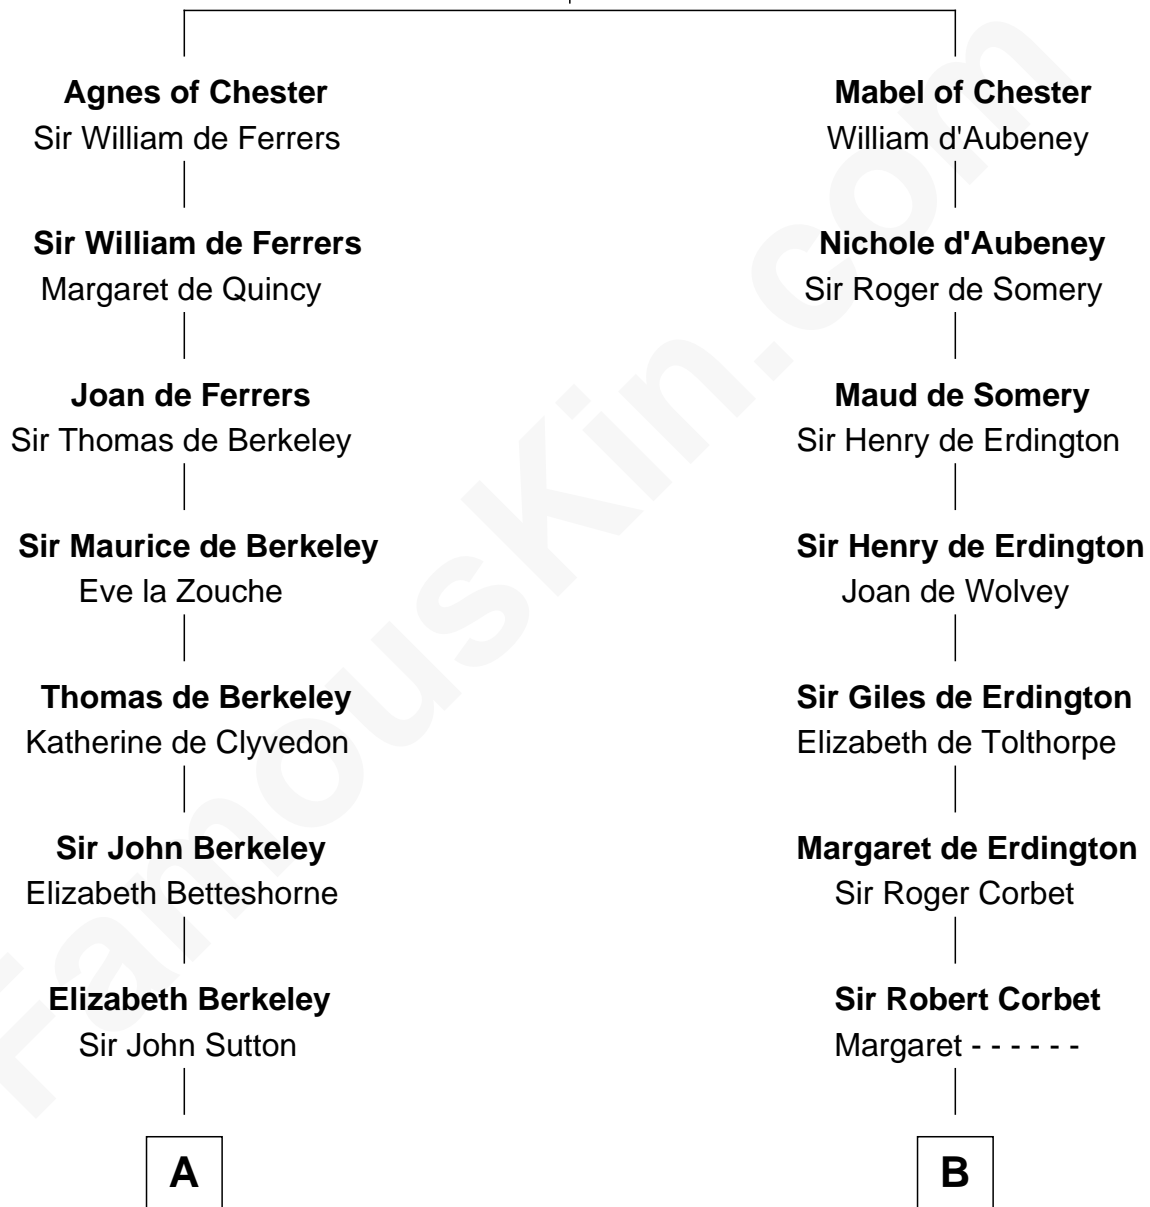

FamousKin.com
Relationship Chart of
Oliver Wendell Holmes, Jr.
U.S. Supreme Court Justice

19th cousin 1 time removed of

Thomas Sim Lee
2nd and 7th Governor of Maryland

Hugh de Kevelioc
 Bertrade de Montfort

U.S. Supreme Court Justice

D

Philip Lee

Sarah Brooke

Thomas Lee

Christiana Sim

Thomas Sim Lee

2nd and 7th Governor of Maryland