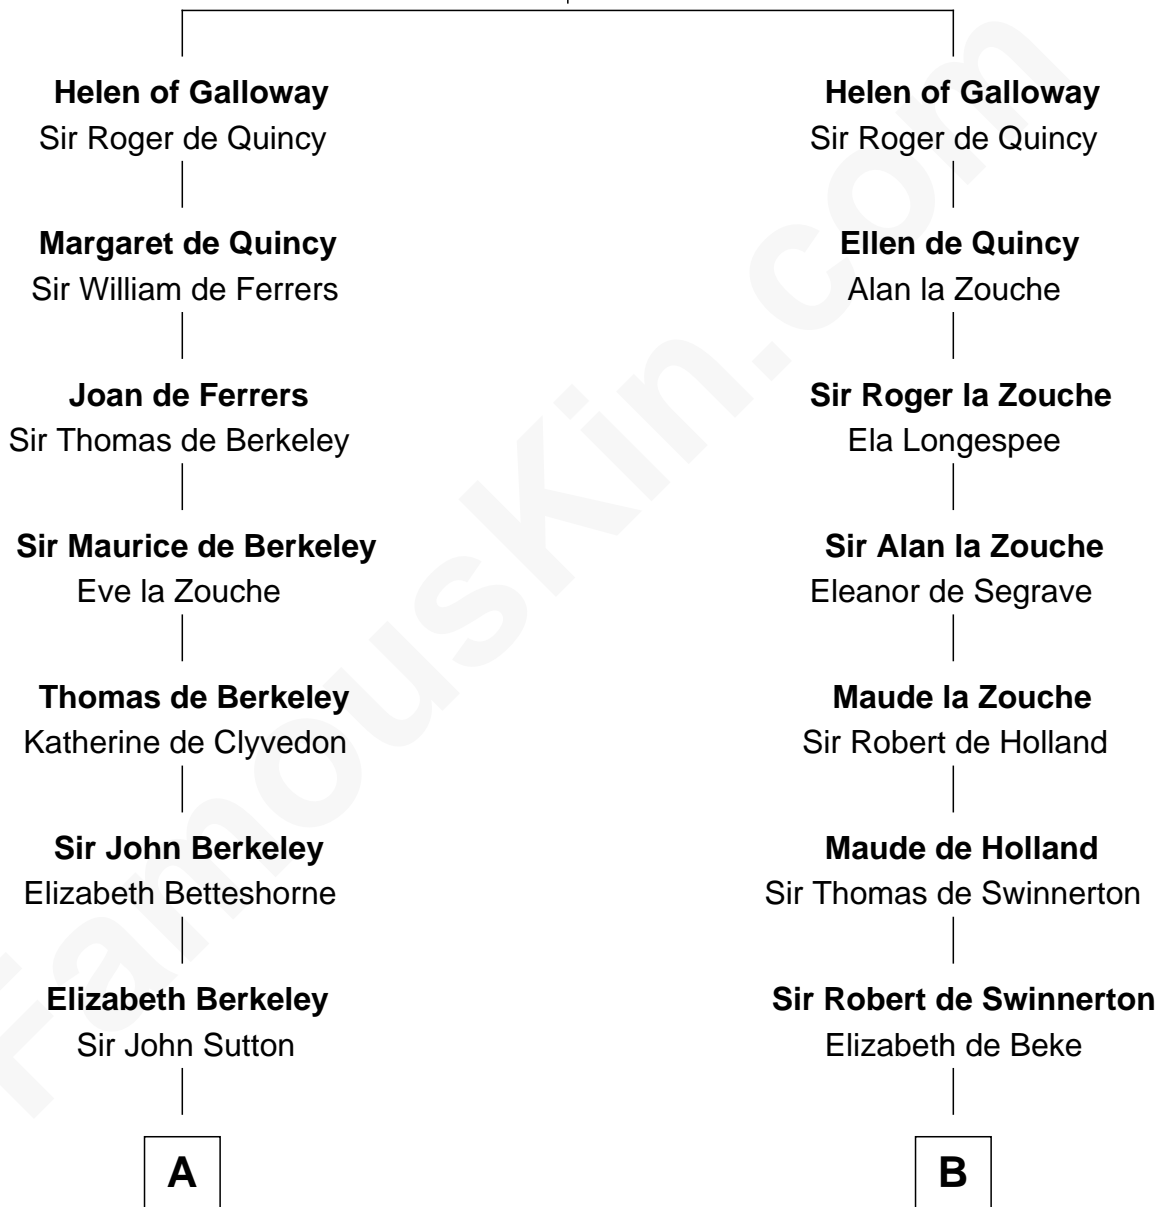

FamousKin.com
Relationship Chart of
Oliver Wendell Holmes, Jr.
U.S. Supreme Court Justice

19th cousin 1 time removed of

Thomas Sim Lee
2nd and 7th Governor of Maryland

Alan of Galloway
 Helen de l'Isle

C

Oliver Wendell

Mary Jackson

Sarah Wendell

Rev. Abiel Holmes

Oliver Wendell Holmes

Amelia Lee Jackson

Oliver Wendell Holmes, Jr.

U.S. Supreme Court Justice

D

Philip Lee

Sarah Brooke

Thomas Lee

Christiana Sim

Thomas Sim Lee

2nd and 7th Governor of Maryland

FamousKin.com