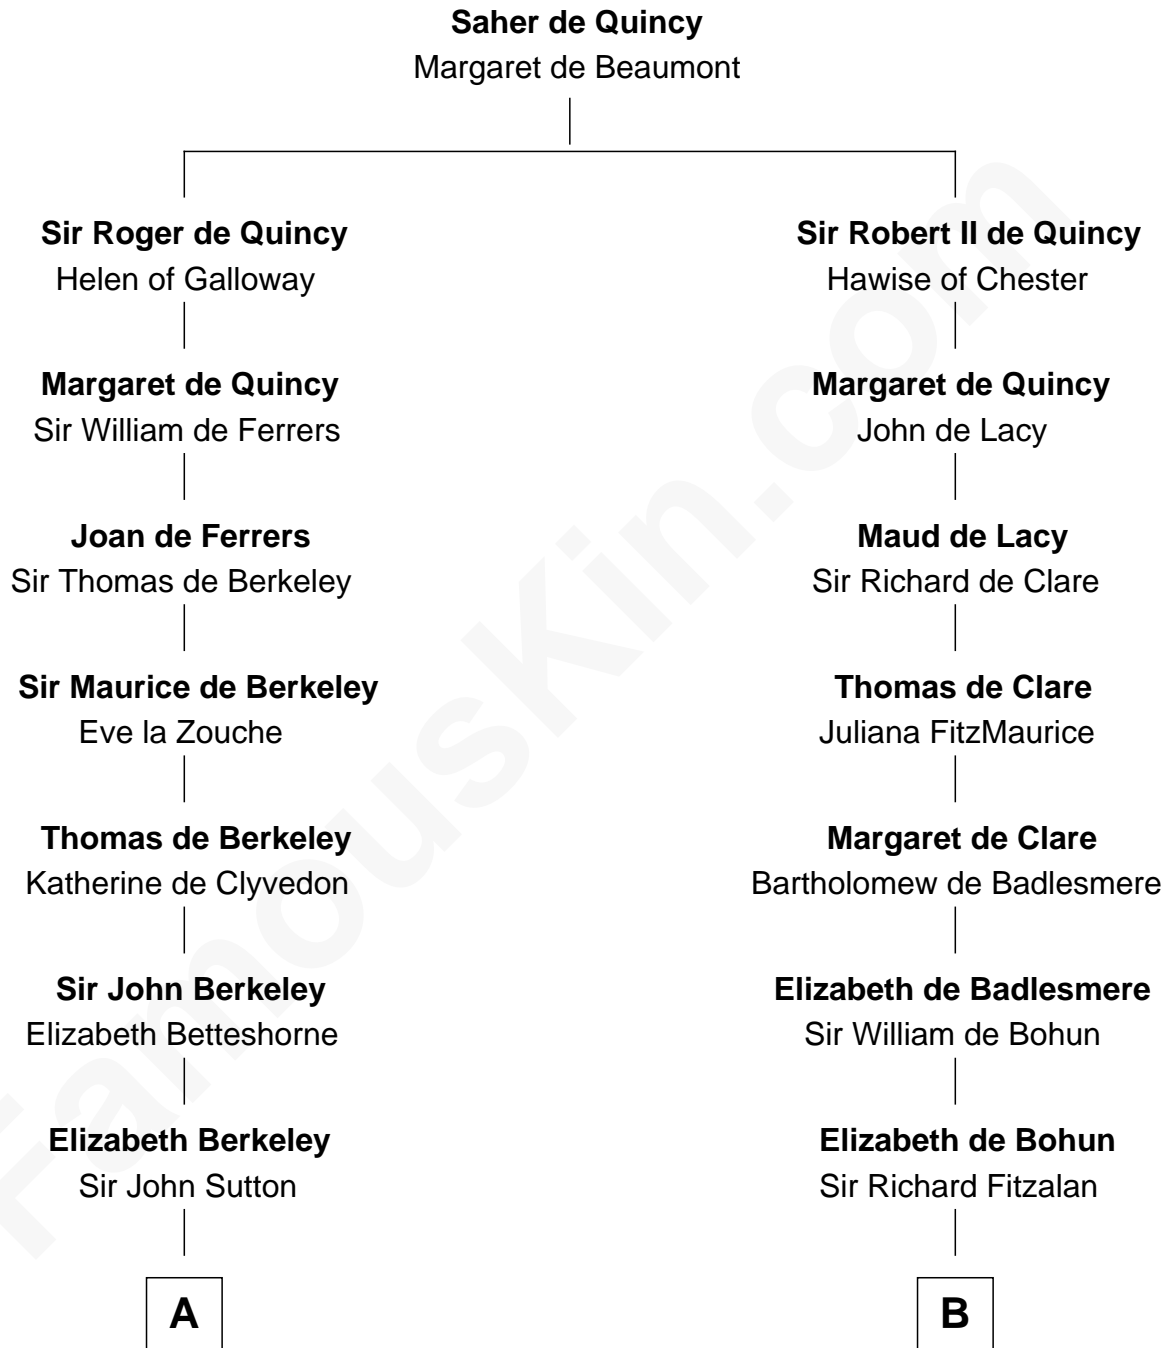

FamousKin.com
Relationship Chart of
Oliver Wendell Holmes, Jr.
U.S. Supreme Court Justice

19th cousin 1 time removed of

Thomas Sim Lee
2nd and 7th Governor of Maryland

C

Oliver Wendell

Mary Jackson

Sarah Wendell

Rev. Abiel Holmes

Oliver Wendell Holmes

Amelia Lee Jackson

Oliver Wendell Holmes, Jr.

U.S. Supreme Court Justice

D

Philip Lee

Sarah Brooke

Thomas Lee

Christiana Sim

Thomas Sim Lee

2nd and 7th Governor of Maryland

FamousKin.com