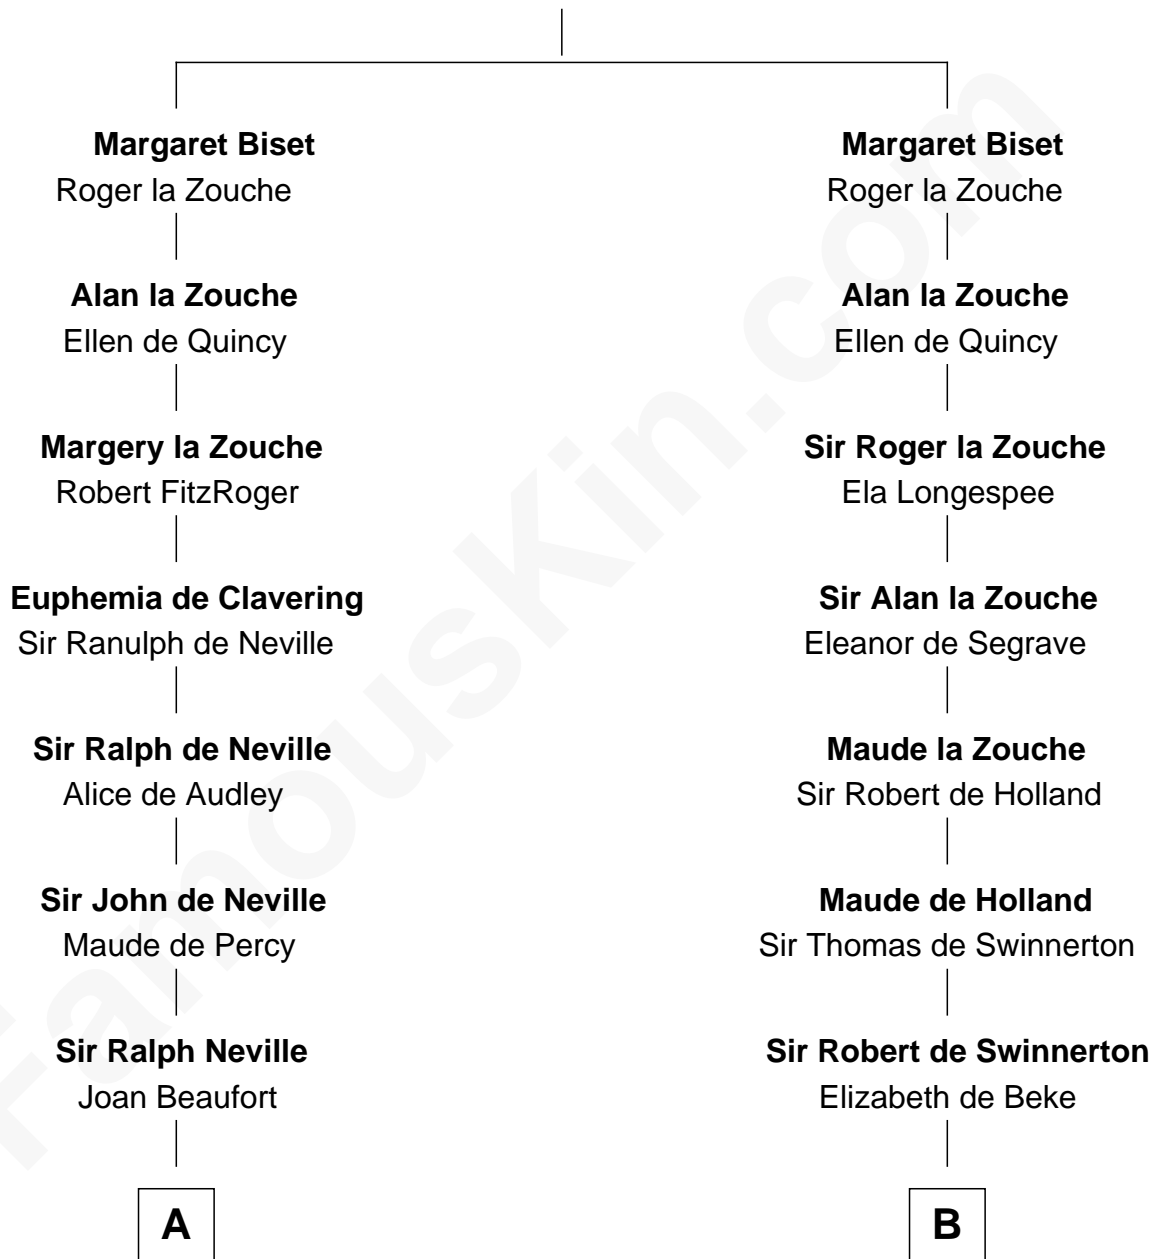

FamousKin.com
Relationship Chart of
Oliver Wendell Holmes, Jr.
U.S. Supreme Court Justice

19th cousin 2 times removed of
Thomas Sim Lee
2nd and 7th Governor of Maryland

Henry Biset

C

Sarah Oliver
Jacob Wendell

Oliver Wendell
Mary Jackson

Sarah Wendell
Rev. Abiel Holmes

Oliver Wendell Holmes
Amelia Lee Jackson

Oliver Wendell Holmes, Jr.
U.S. Supreme Court Justice

D

Philip Lee
Sarah Brooke

Thomas Lee
Christiana Sim

Thomas Sim Lee
2nd and 7th Governor of Maryland

FamousKin.com