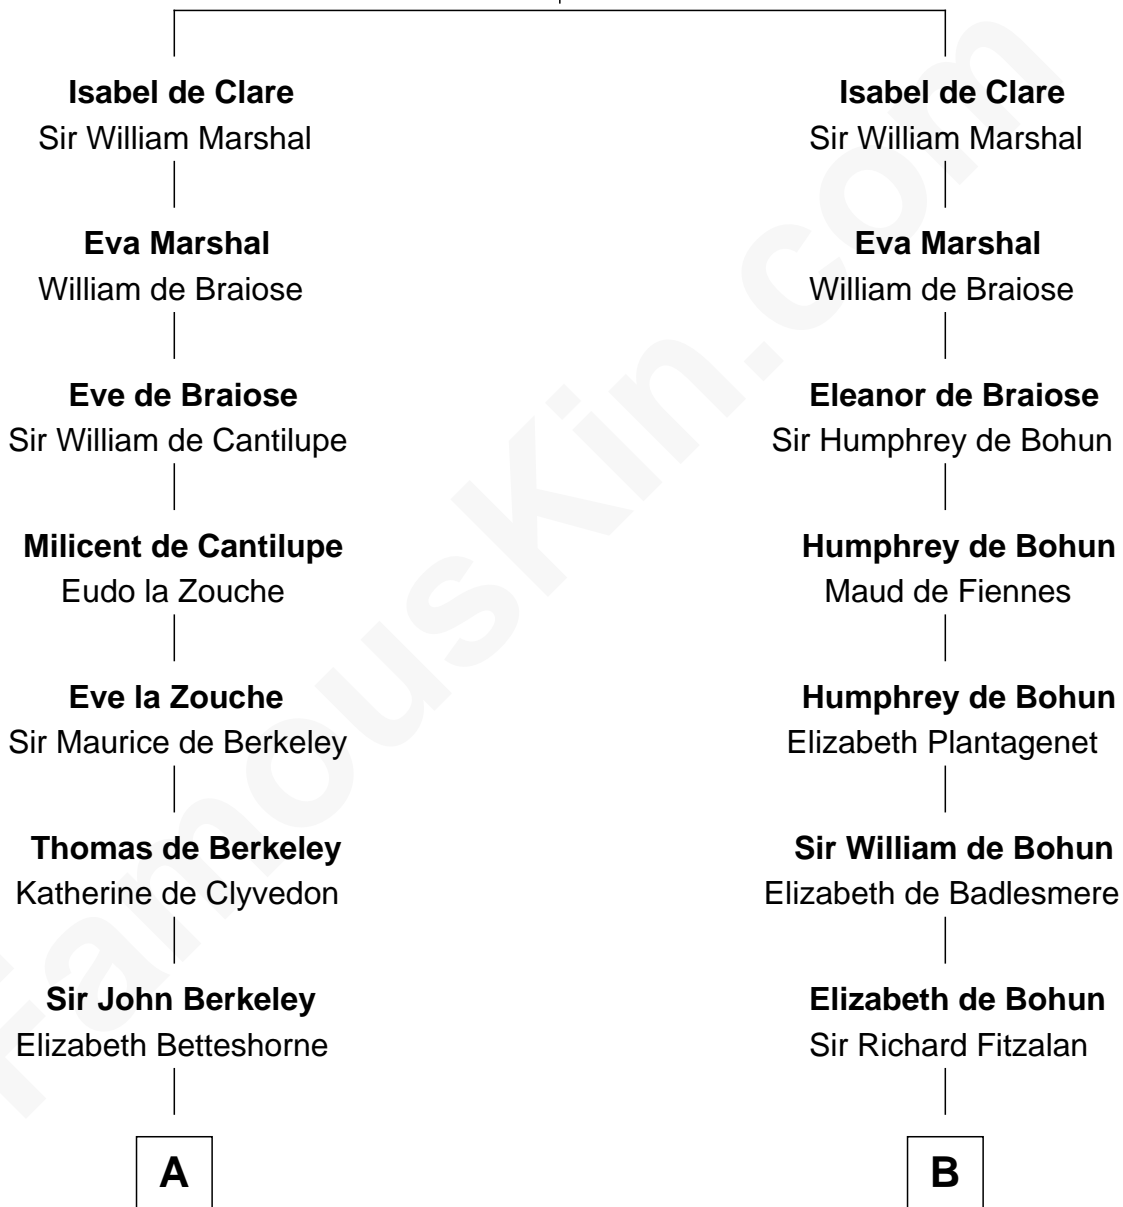

FamousKin.com
Relationship Chart of
Oliver Wendell Holmes, Jr.
U.S. Supreme Court Justice

20th cousin 1 time removed of
Edward Lloyd V
13th Governor of Maryland

Richard de Clare
 Aoife MacMurrough

C

Sarah Oliver
Jacob Wendell

Oliver Wendell
Mary Jackson

Sarah Wendell
Rev. Abiel Holmes

Oliver Wendell Holmes
Amelia Lee Jackson

Oliver Wendell Holmes, Jr.
U.S. Supreme Court Justice

D

Edward Lloyd
Sarah Covington

Col. Edward Lloyd
Anne Rousby

Col. Edward Lloyd
Elizabeth Tayloe

Edward Lloyd V
13th Governor of Maryland