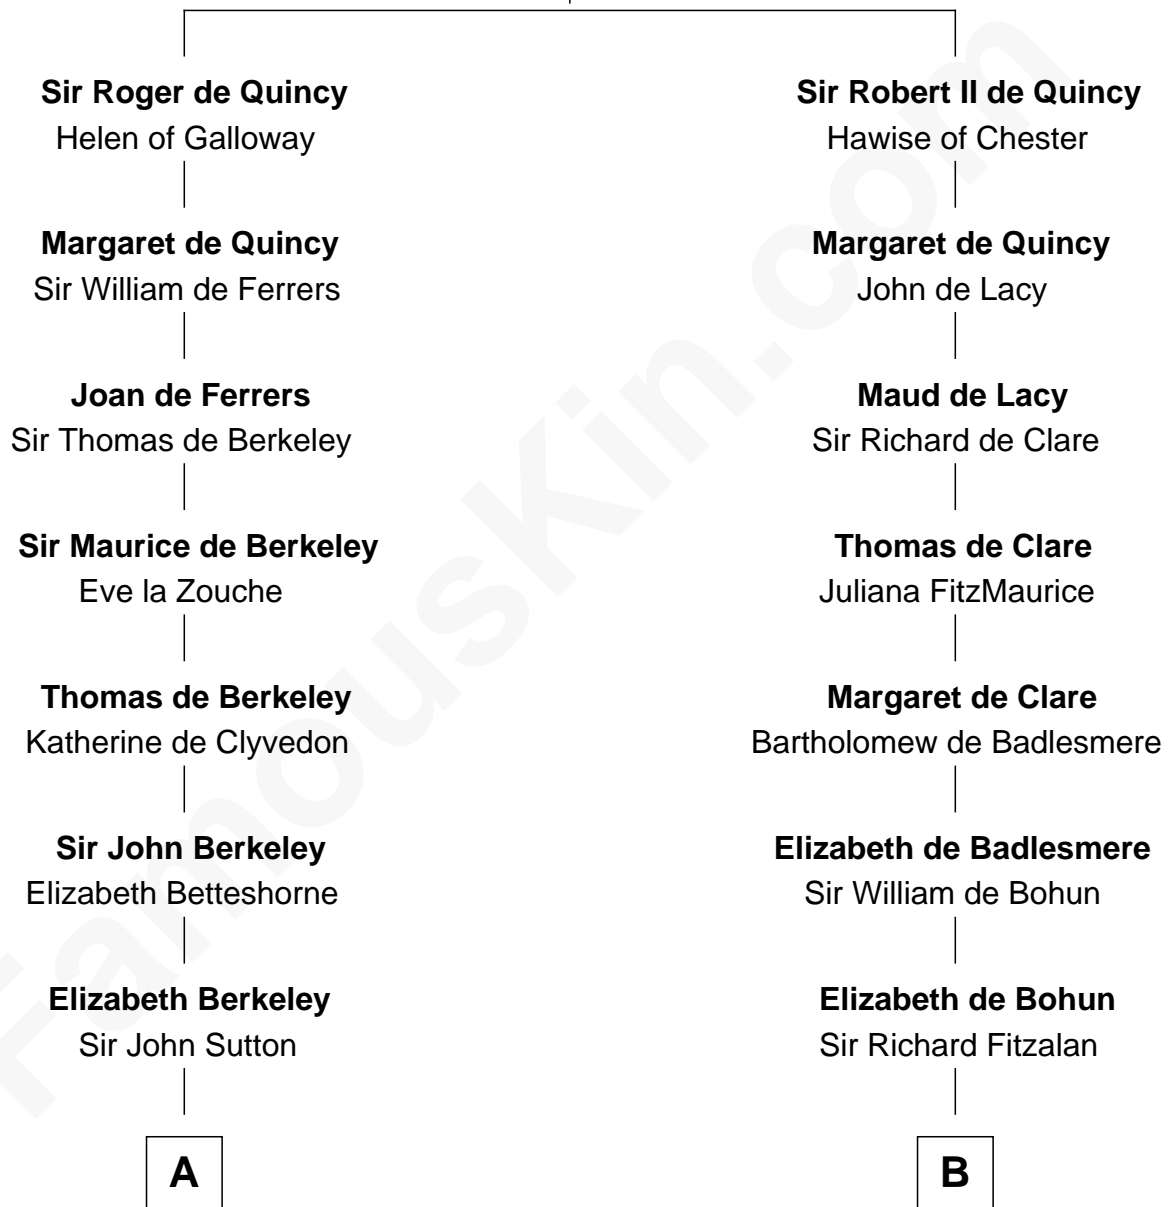

FamousKin.com
Relationship Chart of
Oliver Wendell Holmes, Jr.

U.S. Supreme Court Justice

20th cousin of

Edward Lloyd V

13th Governor of Maryland

Saher de Quincy
 Margaret de Beaumont

C

Oliver Wendell

Mary Jackson

Sarah Wendell

Rev. Abiel Holmes

Oliver Wendell Holmes

Amelia Lee Jackson

Oliver Wendell Holmes, Jr.

U.S. Supreme Court Justice

D