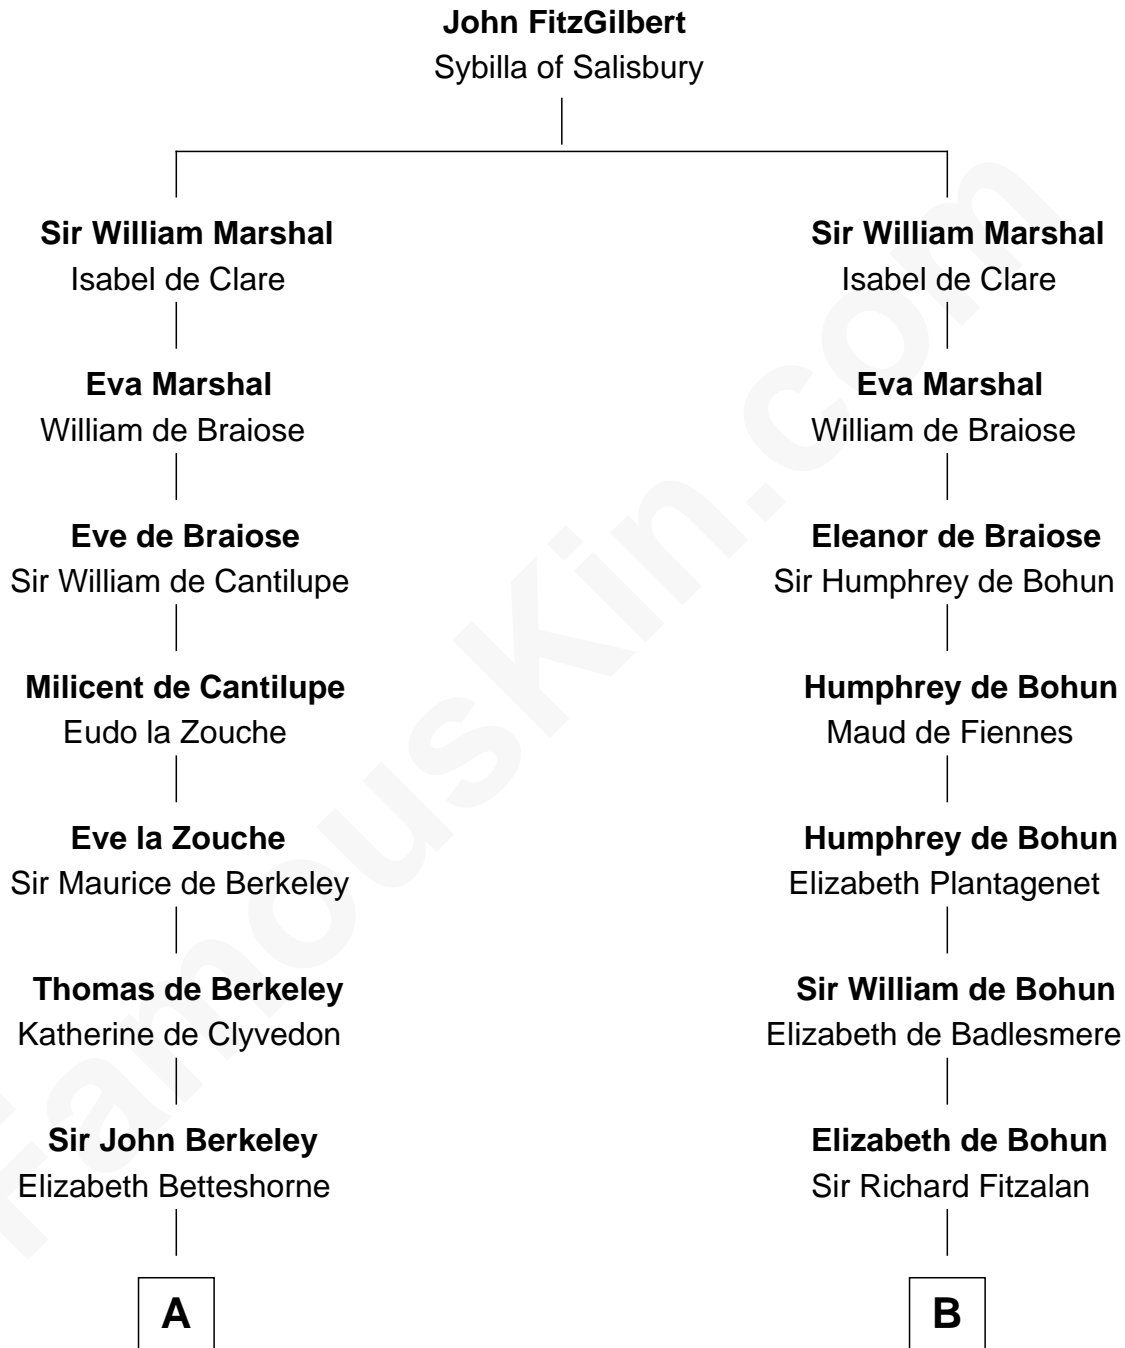

FamousKin.com
Relationship Chart of
Oliver Wendell Holmes, Jr.
U.S. Supreme Court Justice

20th cousin 1 time removed of
Edward Lloyd V
13th Governor of Maryland

C

Sarah Oliver
Jacob Wendell

Oliver Wendell
Mary Jackson

Sarah Wendell
Rev. Abiel Holmes

Oliver Wendell Holmes
Amelia Lee Jackson

Oliver Wendell Holmes, Jr.
U.S. Supreme Court Justice

D

Edward Lloyd
Sarah Covington

Col. Edward Lloyd
Anne Rousby

Col. Edward Lloyd
Elizabeth Tayloe

Edward Lloyd V
13th Governor of Maryland