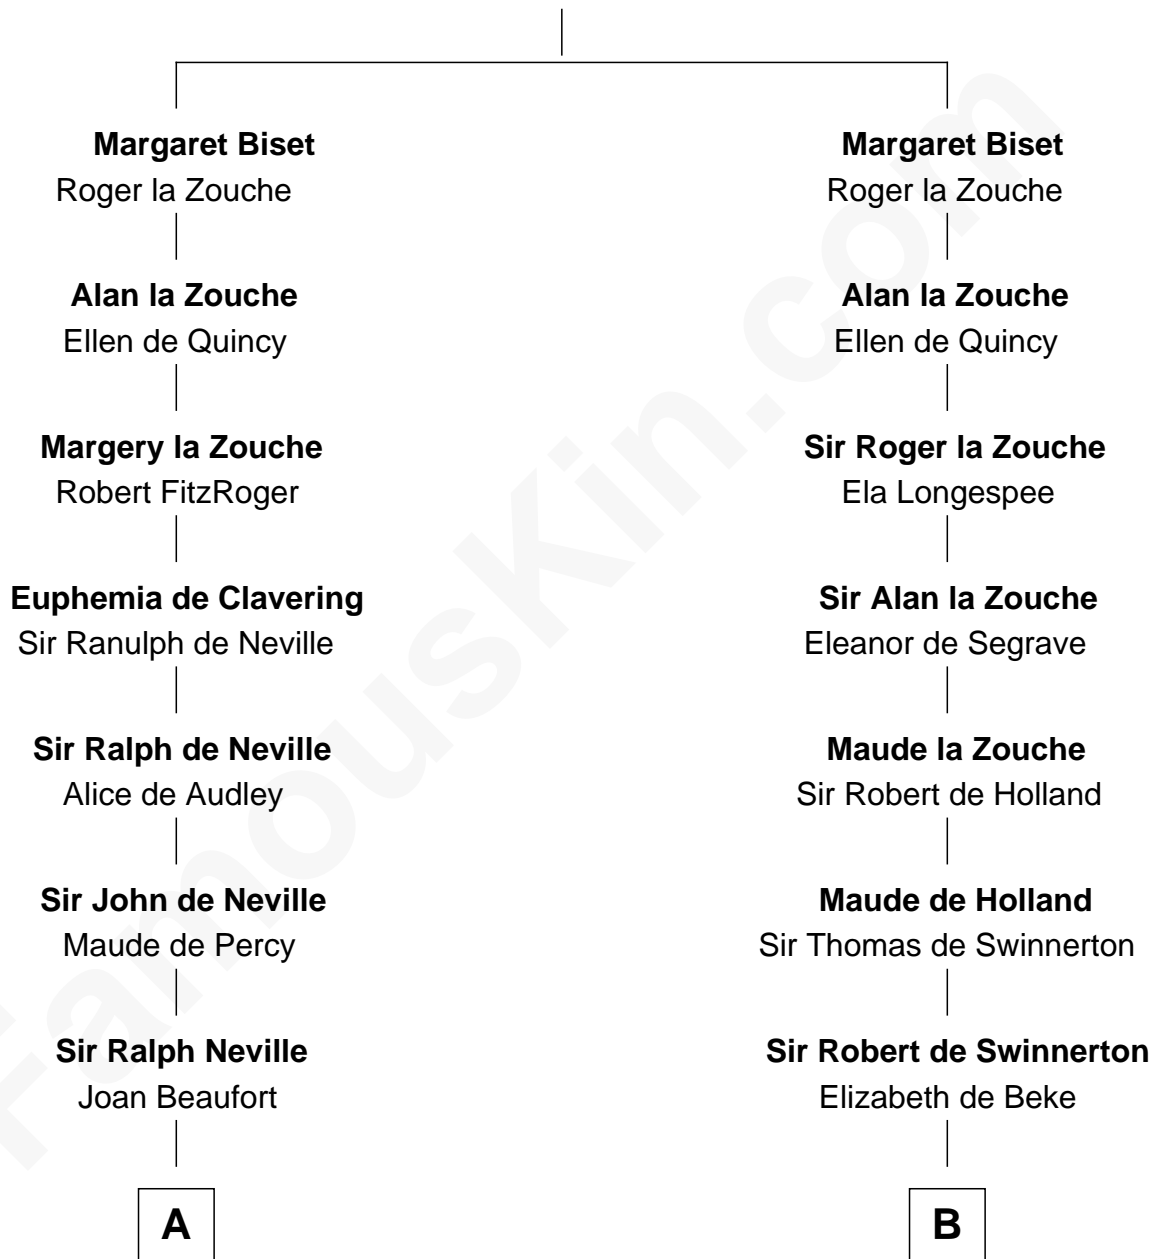

FamousKin.com
Relationship Chart of
Oliver Wendell Holmes, Jr.
U.S. Supreme Court Justice

20th cousin 1 time removed of
Edward Lloyd V
13th Governor of Maryland

Henry Biset

C

Sarah Oliver
Jacob Wendell

Oliver Wendell
Mary Jackson

Sarah Wendell
Rev. Abiel Holmes

Oliver Wendell Holmes
Amelia Lee Jackson

Oliver Wendell Holmes, Jr.
U.S. Supreme Court Justice

D

John Tayloe
Elizabeth Gwynn

John Tayloe
Rebecca Plater

Elizabeth Tayloe
Col. Edward Lloyd

Edward Lloyd V
13th Governor of Maryland