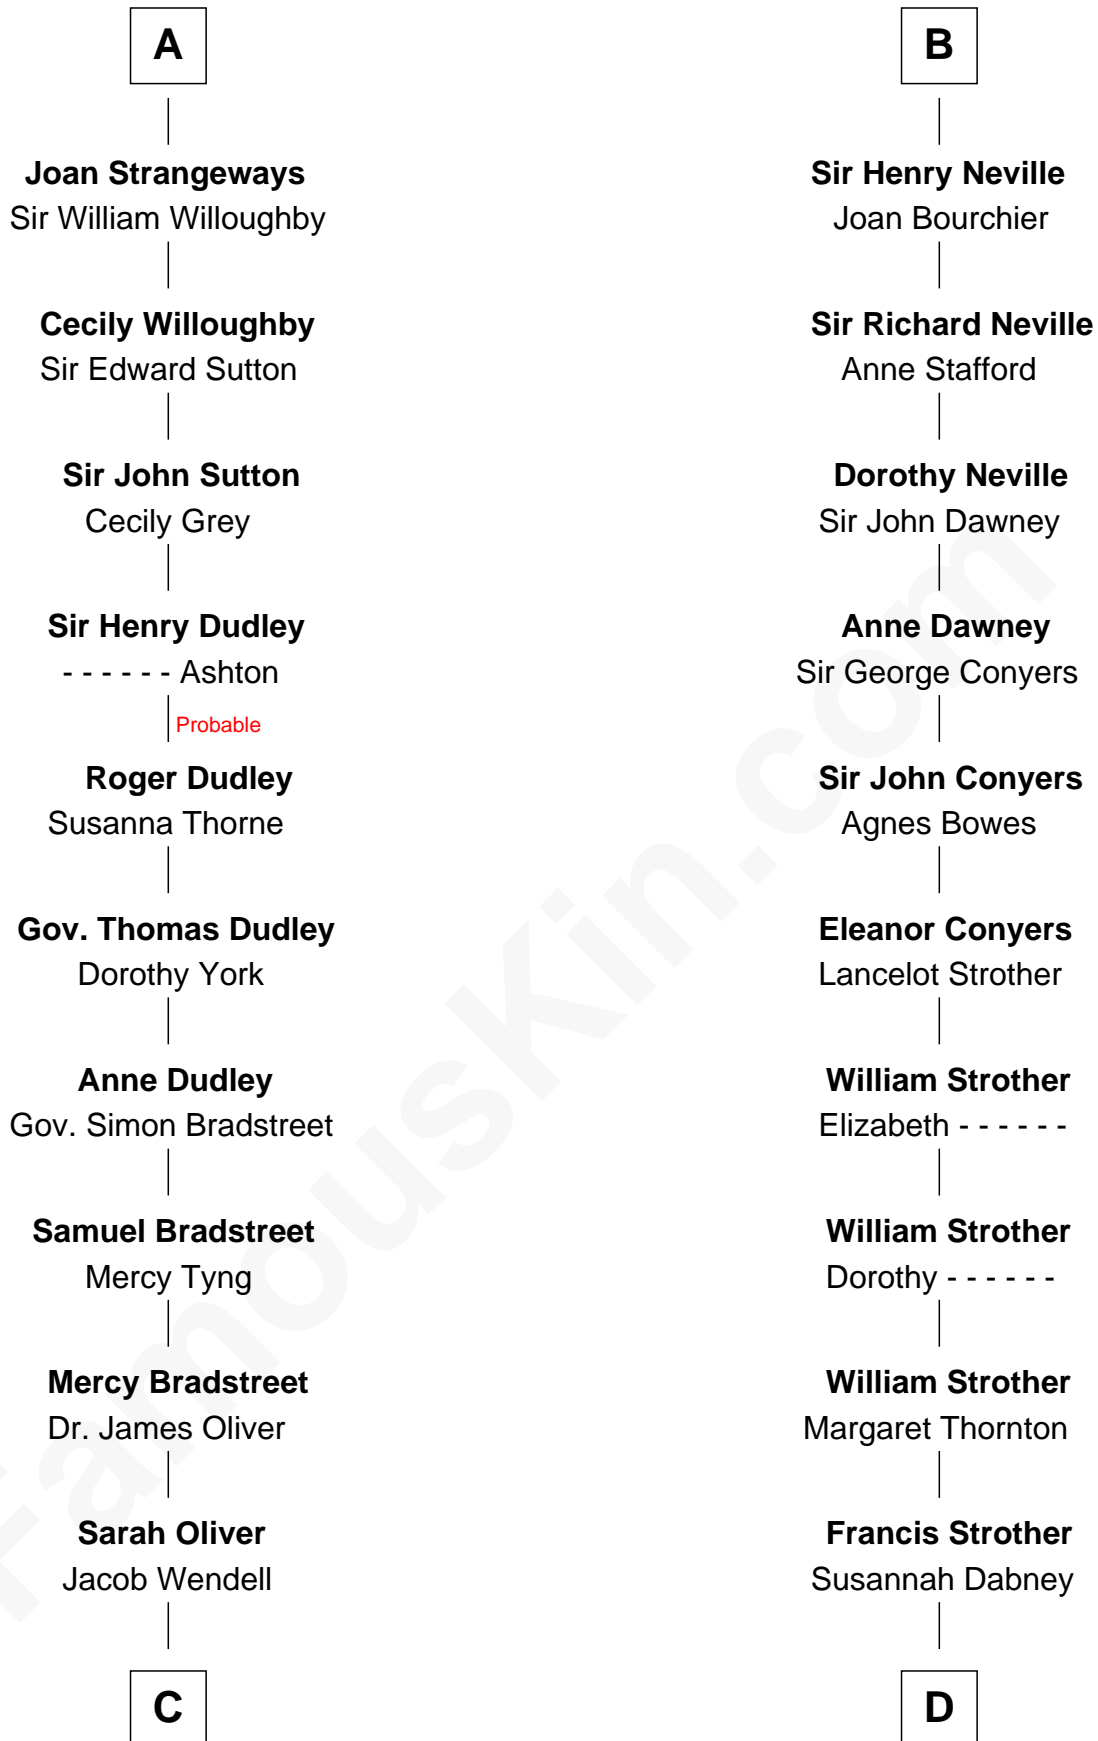

FamousKin.com
Relationship Chart of
Oliver Wendell Holmes, Jr.
U.S. Supreme Court Justice

19th cousin 1 time removed of
Zachary Taylor
12th U.S. President

Sir William Longespee
 Ela of Salisbury

C

Oliver Wendell

Mary Jackson

Sarah Wendell

Rev. Abiel Holmes

Oliver Wendell Holmes

Amelia Lee Jackson

Oliver Wendell Holmes, Jr.

U.S. Supreme Court Justice

D

William Strother

Sarah Bayly

Sarah Dabney Strother

Col. Richard Taylor

Zachary Taylor

12th U.S. President

FamousKin.com