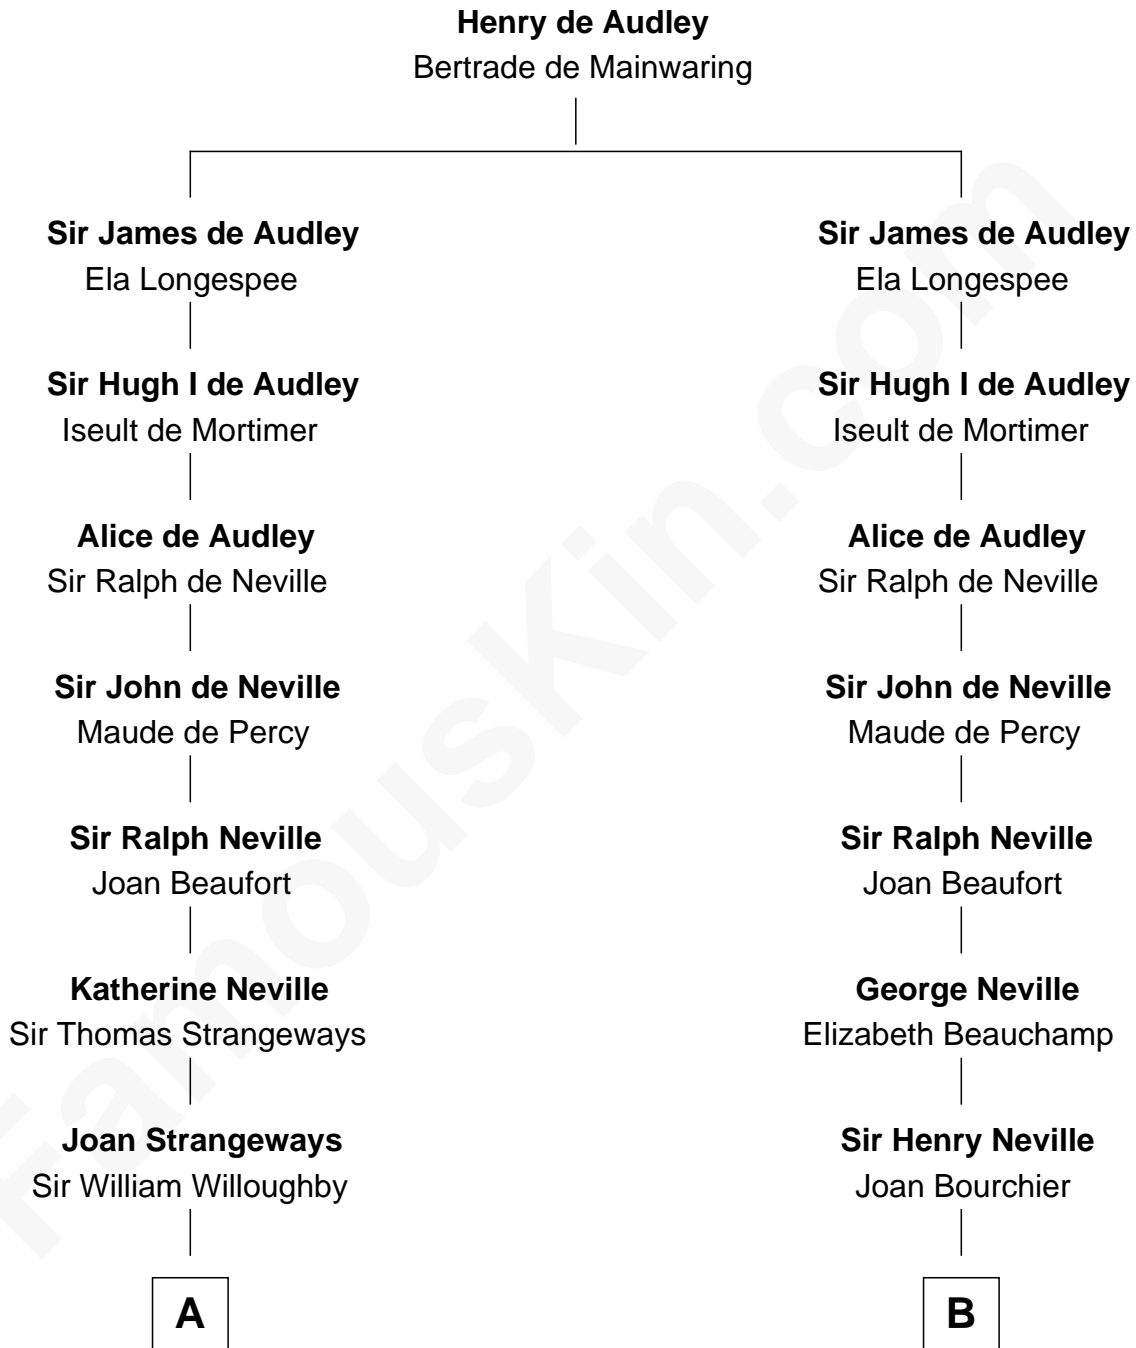

**FamousKin.com**  
**Relationship Chart of**  
**Oliver Wendell Holmes, Jr.**  
*U.S. Supreme Court Justice*

**18th cousin 1 time removed of**  
**Zachary Taylor**  
*12th U.S. President*

**C**

**Sarah Wendell**  
Rev. Abiel Holmes

**Oliver Wendell Holmes**  
Amelia Lee Jackson

**Oliver Wendell Holmes, Jr.**  
*U.S. Supreme Court Justice*

**D**

**Sarah Dabney Strother**  
Col. Richard Taylor

**Zachary Taylor**  
*12th U.S. President*