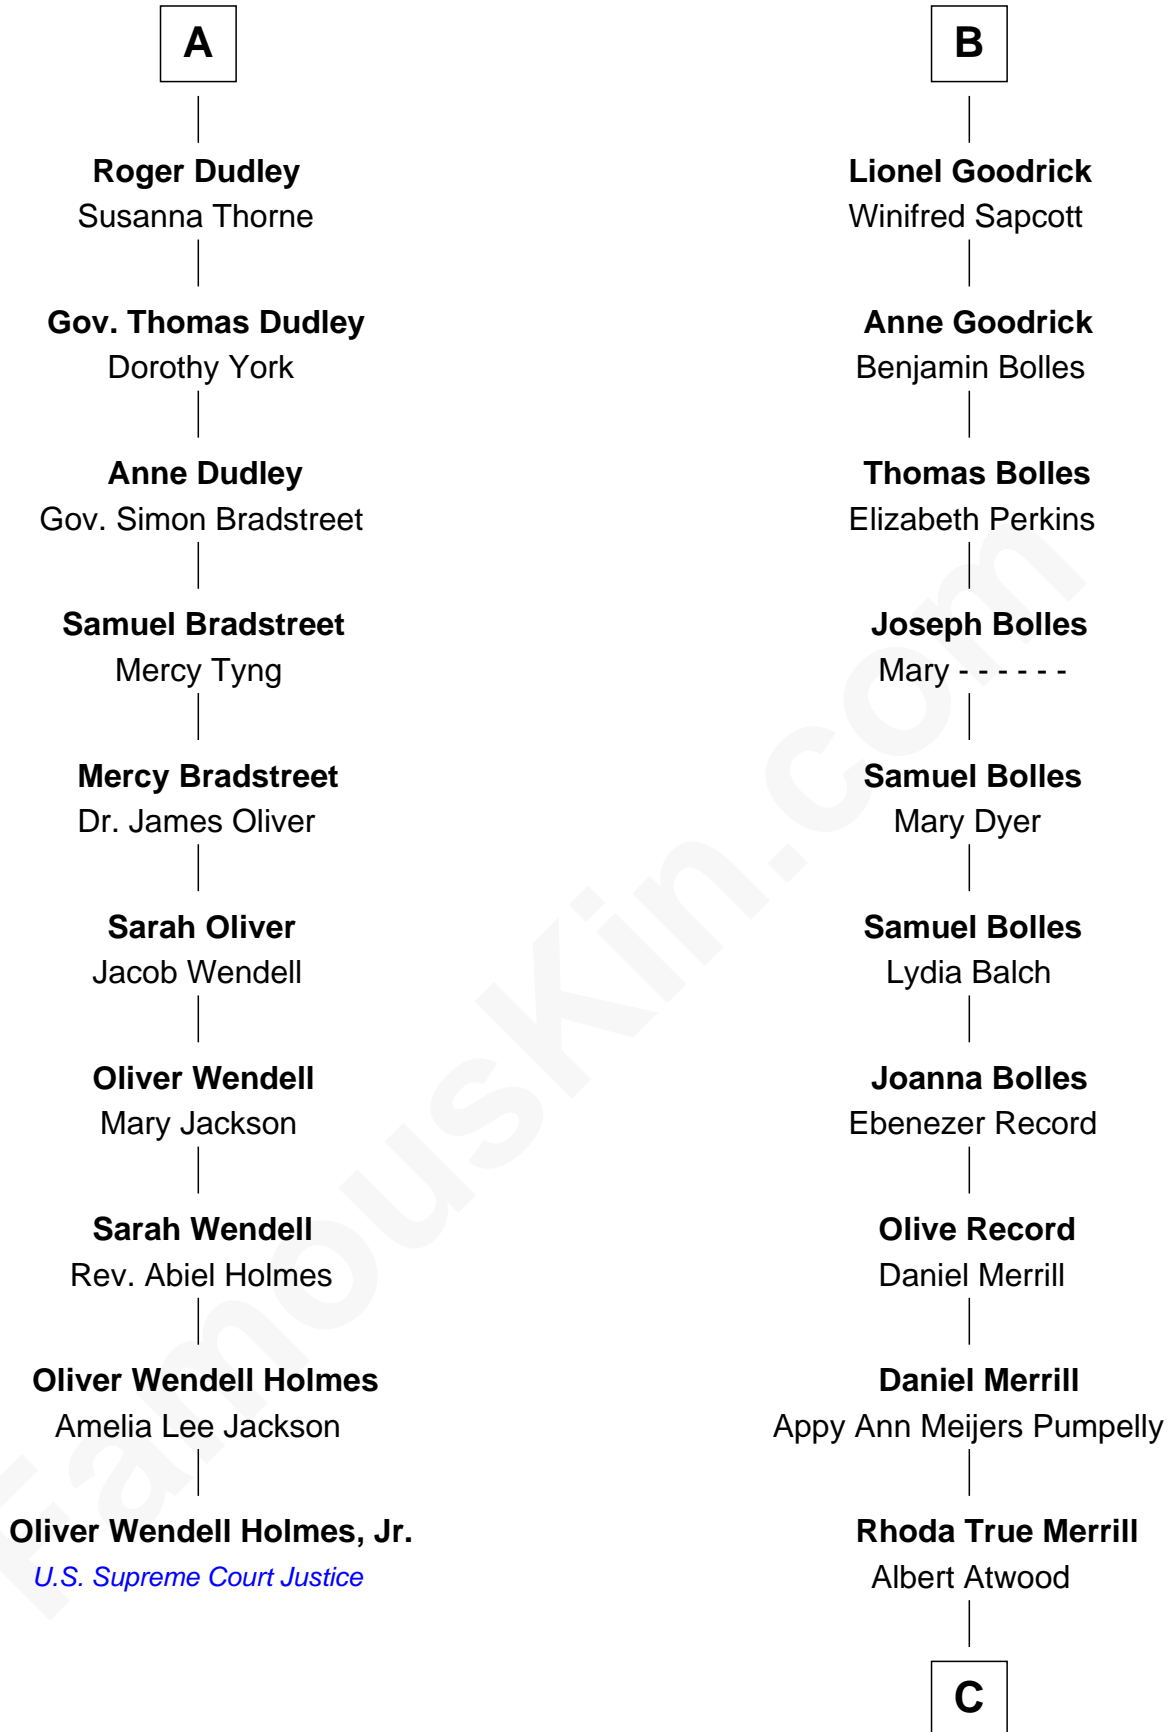

**FamousKin.com**  
**Relationship Chart of**  
**Oliver Wendell Holmes, Jr.**  
*U.S. Supreme Court Justice*

**16th cousin 5 times removed of**

**Dave Cowens**  
*NBA Hall of Famer*

**Sir Henry de Percy**  
 Idoine de Clifford

**C**

Thomas Albert Atwood

Priscilla Ann Kelly

Charles Albert Atwood

Mina Sylvia Cundiff

Stanley True Atwood

Dorothy Ann Ulrich

Ruth Ellen Atwood