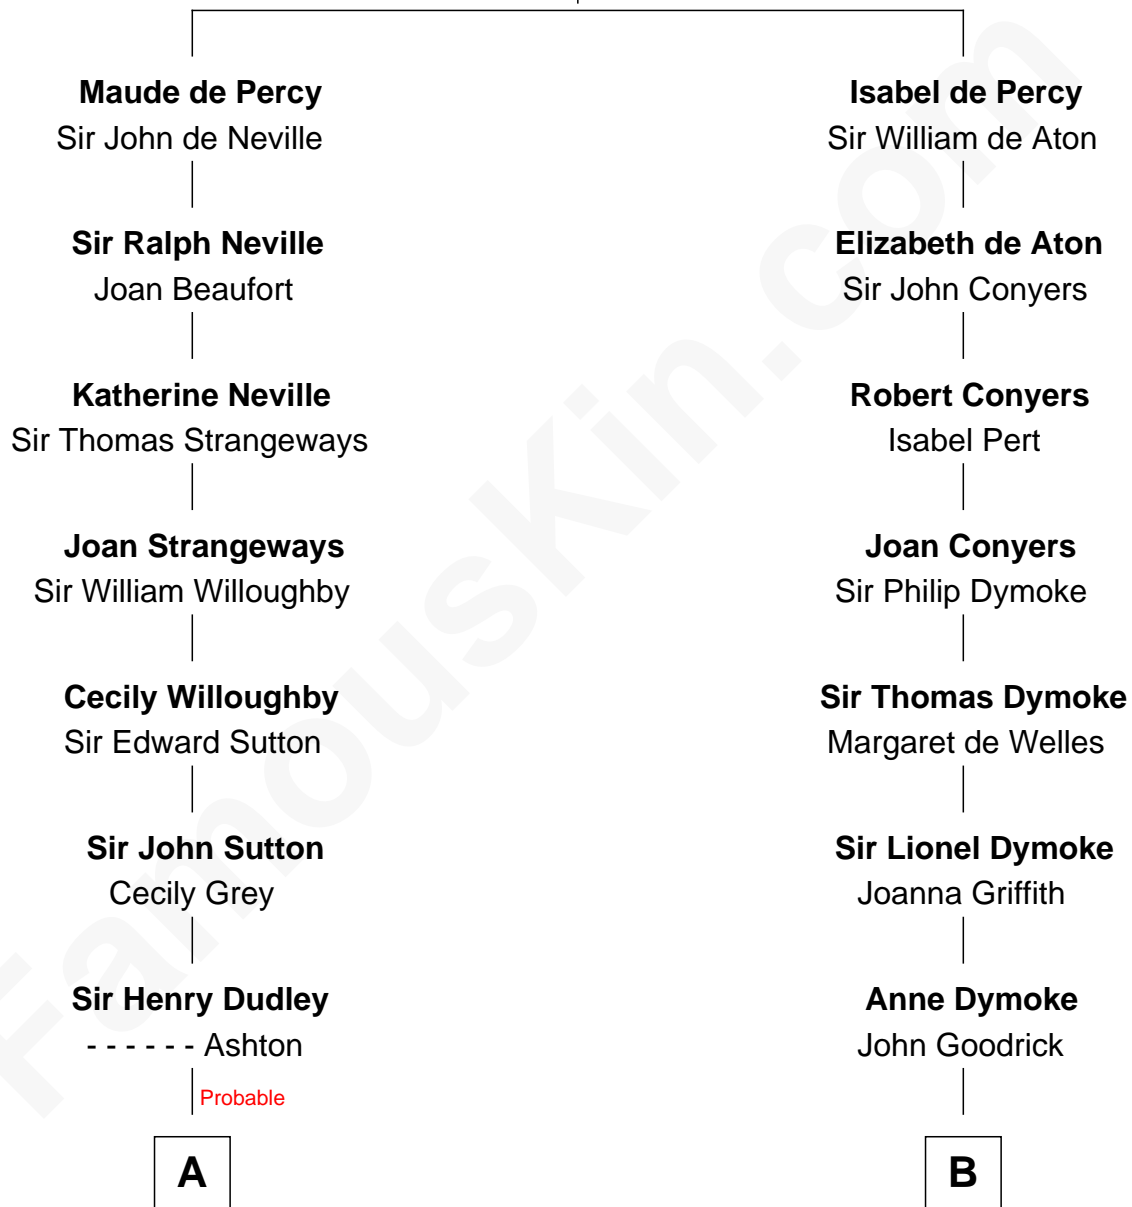

**FamousKin.com**  
**Relationship Chart of**  
**Oliver Wendell Holmes, Jr.**  
*U.S. Supreme Court Justice*

**16th cousin 5 times removed of**

**Dave Cowens**  
*NBA Hall of Famer*

**Sir Henry de Percy**  
 Idoine de Clifford

**C**

Thomas Albert Atwood

Priscilla Ann Kelly

Charles Albert Atwood

Mina Sylvia Cundiff

Stanley True Atwood

Dorothy Ann Ulrich

Ruth Ellen Atwood