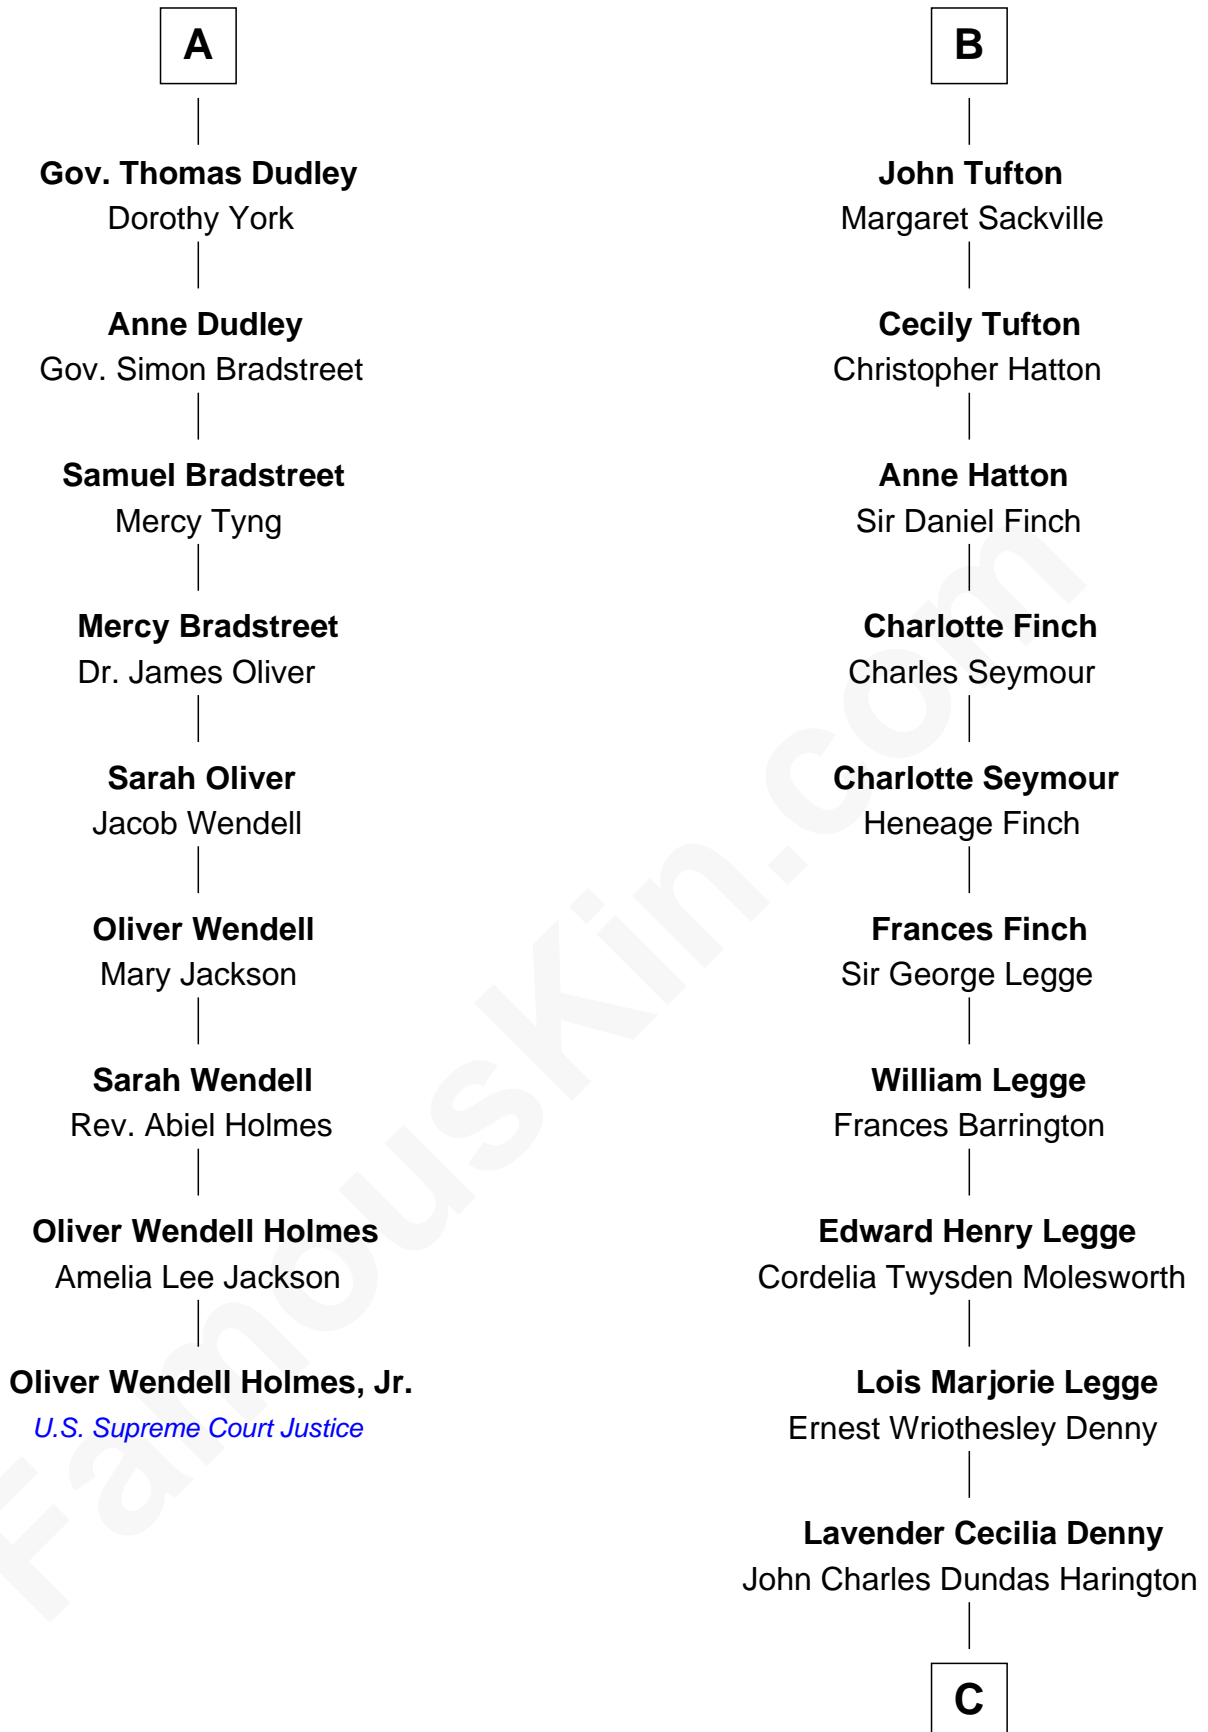

**FamousKin.com**  
**Relationship Chart of**  
**Oliver Wendell Holmes, Jr.**  
*U.S. Supreme Court Justice*

**15th cousin 3 times removed of**  
**Kit Harington**  
*TV Actor - "Game of Thrones"*

**Sir Reynold Grey**  
 Margaret de Ros

**C**

|  
**Sir David Richard Harington**

Deborah Jane Catesby

|  
**Kit Harington**

*TV Actor - "Game of Thrones"*

FamousKin.com