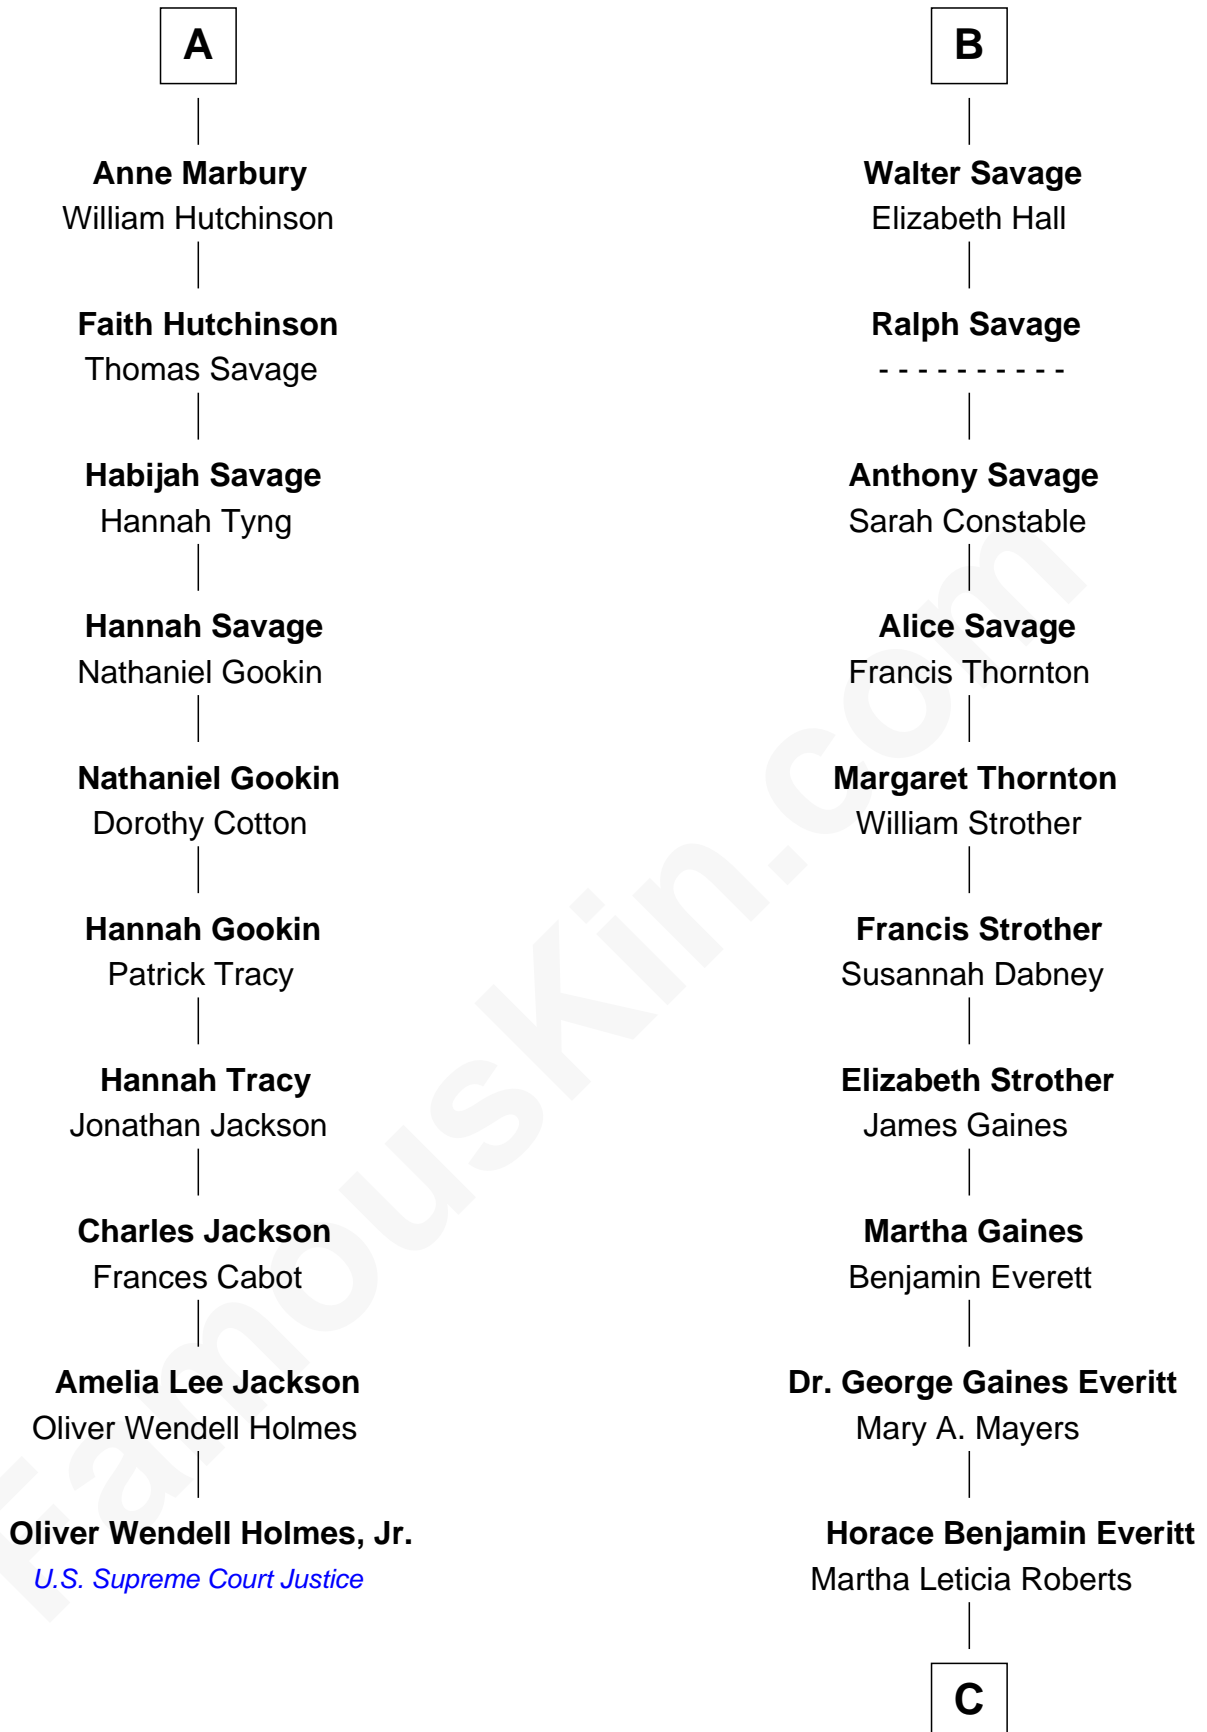

FamousKin.com
Relationship Chart of
Oliver Wendell Holmes, Jr.
U.S. Supreme Court Justice

16th cousin 3 times removed of

William H. Macy
TV and Movie Actor

C

Mary Lois Everitt
Clement Overstreet

Lois Elizabeth Overstreet
William Hall Macy